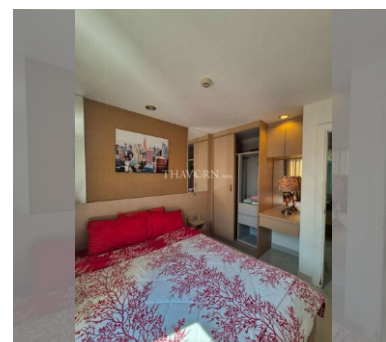

Condo for sale 1 bedroom 35 m² in Paradise Park, Pattaya

฿ 1,770,000

UNIT PARAMETERS:

UID	FS-242532
quota	foreign quota
type	1 bedroom
size	35m²
floor	7
view	pool view
quality	good
equipment	furniture, air conditioner, television, refrigerator
transfer fee payer	50% on seller / 50% on buyer

PROJECT PARAMETERS:

district	Jomtien
buildings	3
floors	8
built in	2012
maintenance	฿ 14,700/year

FACILITIES:

General information: resort, underground parking.

Swimming pool: swimming pool, kids pool.

Chill zone: chill zone, garden.

Health zone: gym.

Other: lobby, kids playgarden, CCTV, security, minimart.