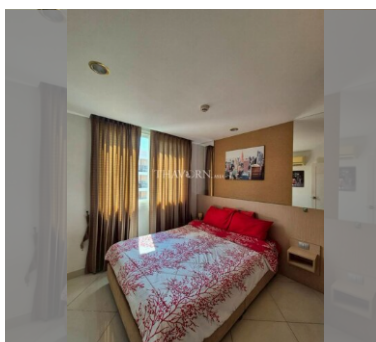

Condo for sale 1 bedroom 35 m² in Paradise Park, Pattaya

฿ 1,770,000

UNIT PARAMETERS:

UID	FS-242532
quota	foreign quota
type	1 bedroom
size	35m²
floor	7
view	pool view
quality	good
equipment	furniture, air conditioner, television, refrigerator
transfer fee payer	50% on seller / 50% on buyer

PROJECT PARAMETERS:

district	Jomtien
buildings	3
floors	8
built in	2012
maintenance	฿ 14,700/year

FACILITIES:

General information: resort, underground parking.

Swimming pool: swimming pool, kids pool.

Chill zone: chill zone, garden.

Health zone: gym.

Other: lobby, kids playgarden, CCTV, security, minimart.