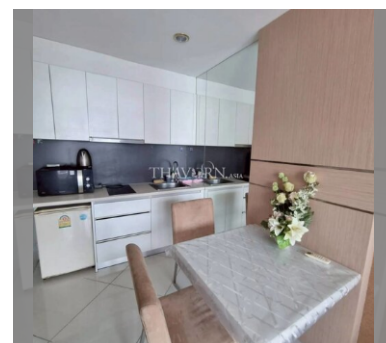

Condo for sale 1 bedroom 35 m² in Paradise Park, Pattaya

฿ 1,770,000

UNIT PARAMETERS:

UID	FS-242532
quota	foreign quota
type	1 bedroom
size	35m²
floor	7
view	pool view
quality	good
equipment	furniture, air conditioner, television, refrigerator
transfer fee payer	50% on seller / 50% on buyer

PROJECT PARAMETERS:

district	Jomtien
buildings	3
floors	8
built in	2012
maintenance	฿ 14,700/year

FACILITIES:

General information: resort, underground parking.

Swimming pool: swimming pool, kids pool.

Chill zone: chill zone, garden.

Health zone: gym.

Other: lobby, kids playgarden, CCTV, security, minimart.