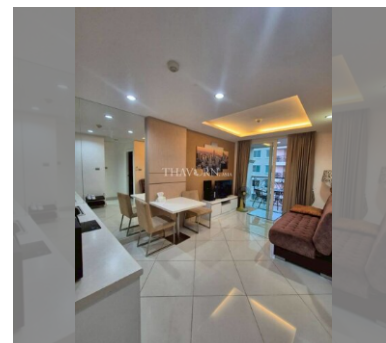

Condo for sale 1 bedroom 35 m² in Paradise Park, Pattaya

฿ 1,770,000

UNIT PARAMETERS:

UID	FS-242532
quota	foreign quota
type	1 bedroom
size	35m²
floor	7
view	pool view
quality	good
equipment	furniture, air conditioner, television, refrigerator
transfer fee payer	50% on seller / 50% on buyer

PROJECT PARAMETERS:

district	Jomtien
buildings	3
floors	8
built in	2012
maintenance	฿ 14,700/year

FACILITIES:

General information: resort, underground parking.

Swimming pool: swimming pool, kids pool.

Chill zone: chill zone, garden.

Health zone: gym.

Other: lobby, kids playgarden, CCTV, security, minimart.