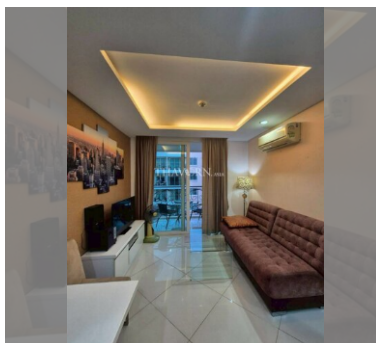

Condo for sale 1 bedroom 35 m² in Paradise Park, Pattaya

฿ 1,770,000

UNIT PARAMETERS:

UID	FS-242532
quota	foreign quota
type	1 bedroom
size	35m²
floor	7
view	pool view
quality	good
equipment	furniture, air conditioner, television, refrigerator
transfer fee payer	50% on seller / 50% on buyer

PROJECT PARAMETERS:

district	Jomtien
buildings	3
floors	8
built in	2012
maintenance	฿ 14,700/year

FACILITIES:

General information: resort, underground parking.

Swimming pool: swimming pool, kids pool.

Chill zone: chill zone, garden.

Health zone: gym.

Other: lobby, kids playgarden, CCTV, security, minimart.