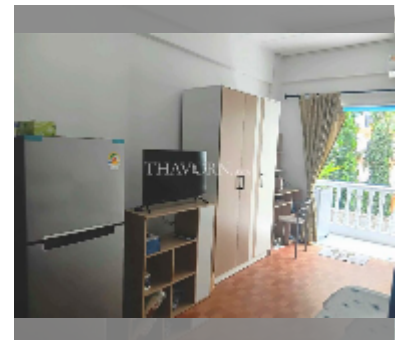

Condo for sale studio 28.05 m² in Majestic Jomtien, Pattaya

฿ 790,000

UNIT PARAMETERS:

UID	FS-242525
quota	thai quota
type	studio
size	28.05m²
floor	3
view	city view
equipment: furniture, air conditioner, television, washing-machine, refrigerator	

PROJECT PARAMETERS:

district	Jomtien
buildings	1
floors	5
built in	1994
maintenance	฿ 6,732/year

FACILITIES:

General information: lowrise, open parking.
Swimming pool: swimming pool.
Other: reception, lobby, CCTV, security.