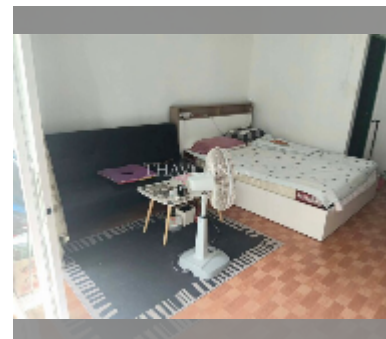

Condo for sale studio 28.05 m² in Majestic Jomtien, Pattaya

฿ 790,000

UNIT PARAMETERS:

UID	FS-242525
quota	thai quota
type	studio
size	28.05m ²
floor	3
view	city view
equipment: furniture, air conditioner, television, washing-machine, refrigerator	

PROJECT PARAMETERS:

district	Jomtien
buildings	1
floors	5
built in	1994
maintenance	฿ 6,732/year

FACILITIES:

General information: lowrise, open parking.
 Swimming pool: swimming pool.
 Other: reception, lobby, CCTV, security.