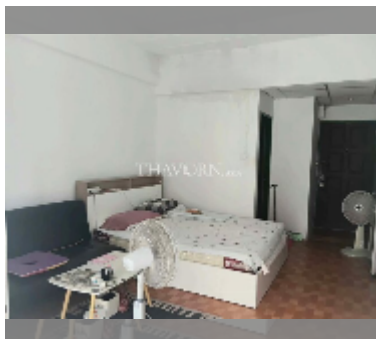

Condo for sale studio 28.05 m² in Majestic Jomtien, Pattaya

฿ 790,000

UNIT PARAMETERS:

UID	FS-242525
quota	thai quota
type	studio
size	28.05m ²
floor	3
view	city view
equipment: furniture, air conditioner, television, washing-machine, refrigerator	

PROJECT PARAMETERS:

district	Jomtien
buildings	1
floors	5
built in	1994
maintenance	฿ 6,732/year

FACILITIES:

General information: lowrise, open parking.
 Swimming pool: swimming pool.
 Other: reception, lobby, CCTV, security.