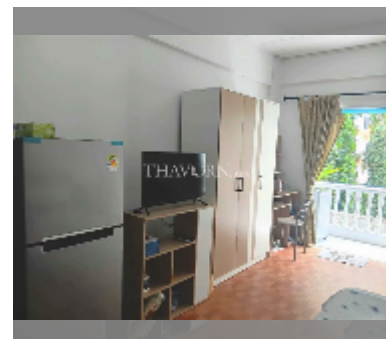

Condo for sale studio 28.05 m² in Majestic Jomtien, Pattaya

฿ 790,000

UNIT PARAMETERS:

UID	FS-242525
quota	thai quota
type	studio
size	28.05m²
floor	3
view	city view
equipment: furniture, air conditioner, television, washing-machine, refrigerator	

PROJECT PARAMETERS:

district	Jomtien
buildings	1
floors	5
built in	1994
maintenance	฿ 6,732/year

FACILITIES:

General information: lowrise, open parking.
Swimming pool: swimming pool.
Other: reception, lobby, CCTV, security.