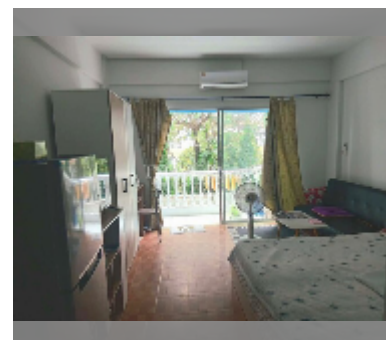

Condo for sale studio 28.05 m² in Majestic Jomtien, Pattaya

฿ 790,000

UNIT PARAMETERS:

UID	FS-242525
quota	thai quota
type	studio
size	28.05m ²
floor	3
view	city view
equipment: furniture, air conditioner, television, washing-machine, refrigerator	

PROJECT PARAMETERS:

district	Jomtien
buildings	1
floors	5
built in	1994
maintenance	฿ 6,732/year

FACILITIES:

General information: lowrise, open parking.
 Swimming pool: swimming pool.
 Other: reception, lobby, CCTV, security.