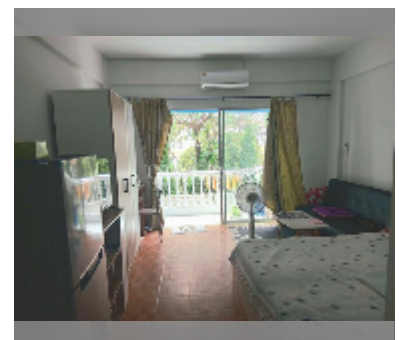

## Condo for sale studio 28.05 m<sup>2</sup> in Majestic Jomtien, Pattaya

**฿ 790,000**

**UNIT PARAMETERS:**

UID	FS-242525
quota	thai quota
type	studio
size	28.05m <sup>2</sup>
floor	3
view	city view
equipment: furniture, air conditioner, television, washing-machine, refrigerator	

**PROJECT PARAMETERS:**

district	Jomtien
buildings	1
floors	5
built in	1994
maintenance	฿ 6,732/year

**FACILITIES:**

General information: lowrise, open parking.  
 Swimming pool: swimming pool.  
 Other: reception, lobby, CCTV, security.