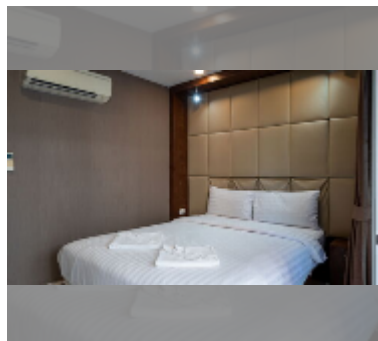

Condo for sale studio 30 m² in New Nordic Marcus 3, Pattaya

฿ 1,350,000

UNIT PARAMETERS:

UID	FS-242524
quota	foreign quota
type	studio
size	30m²
floor	6
view	city view

PROJECT PARAMETERS:

district	Pratumnak
buildings	1
floors	8
start of construction	2023

FACILITIES:

General information: lowrise, underground parking.

Swimming pool: swimming pool.

Chill zone: garden.

Other: CCTV, security.