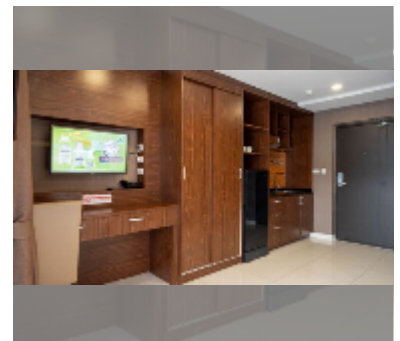

Condo for sale studio 30 m² in New Nordic Marcus 3, Pattaya

฿ 1,350,000

UNIT PARAMETERS:

UID	FS-242524
quota	foreign quota
type	studio
size	30m²
floor	6
view	city view

PROJECT PARAMETERS:

district	Pratumnak
buildings	1
floors	8
start of construction	2023

FACILITIES:

General information: lowrise, underground parking.

Swimming pool: swimming pool.

Chill zone: garden.

Other: CCTV, security.