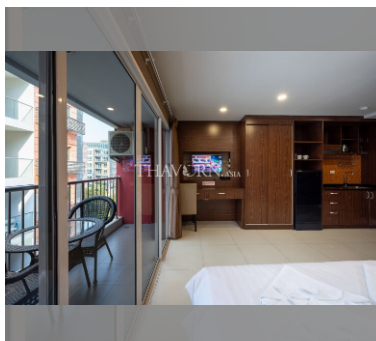

Condo for sale studio 30 m² in New Nordic Marcus 3, Pattaya

฿ 1,350,000

UNIT PARAMETERS:

UID	FS-242524
quota	foreign quota
type	studio
size	30m²
floor	6
view	city view
quality	not chosen
transfer fee payer	50% on seller / 50% on buyer

PROJECT PARAMETERS:

district	Pratumnak
buildings	1
floors	8
start of construction	2023

FACILITIES:

General information: lowrise, underground parking.

Swimming pool: swimming pool.

Chill zone: garden.

Other: CCTV, security.