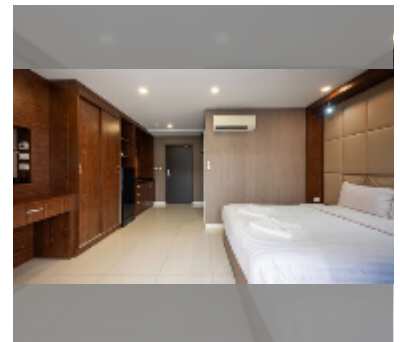

Condo for sale studio 30 m² in New Nordic Marcus 3, Pattaya

฿ 1,350,000

UNIT PARAMETERS:

UID	FS-242524
quota	foreign quota
type	studio
size	30m²
floor	6
view	city view

PROJECT PARAMETERS:

district	Pratumnak
buildings	1
floors	8
start of construction	2023

FACILITIES:

General information: lowrise, underground parking.

Swimming pool: swimming pool.

Chill zone: garden.

Other: CCTV, security.