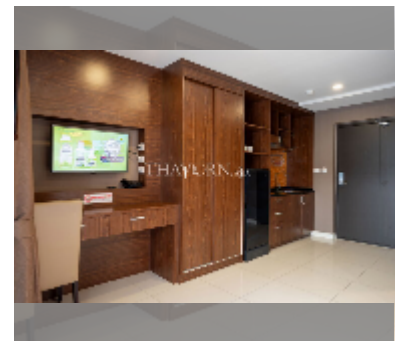

Condo for sale studio 30 m² in New Nordic Marcus 3, Pattaya

฿ 1,350,000

UNIT PARAMETERS:

UID	FS-242524
quota	foreign quota
type	studio
size	30m²
floor	6
view	city view

PROJECT PARAMETERS:

district	Pratumnak
buildings	1
floors	8
start of construction	2023

FACILITIES:

General information: lowrise, underground parking.

Swimming pool: swimming pool.

Chill zone: garden.

Other: CCTV, security.