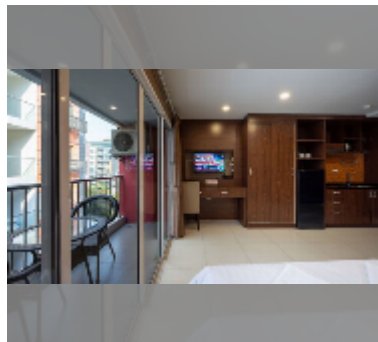

Condo for sale studio 30 m² in New Nordic Marcus 3, Pattaya

฿ 1,350,000

UNIT PARAMETERS:

UID	FS-242524
quota	foreign quota
type	studio
size	30m²
floor	6
view	city view

PROJECT PARAMETERS:

district	Pratumnak
buildings	1
floors	8
start of construction	2023

FACILITIES:

General information: lowrise, underground parking.

Swimming pool: swimming pool.

Chill zone: garden.

Other: CCTV, security.