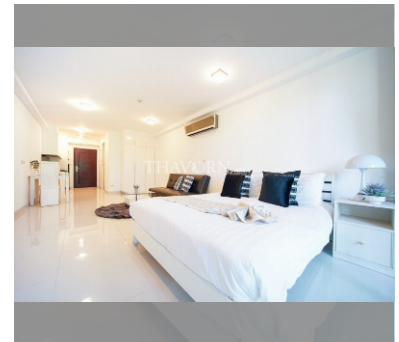

Condo for sale 1 bedroom 44 m² in Park Royal 2, Pattaya

฿ 1,690,000

UNIT PARAMETERS:

UID	FS-242523
quota	thai quota
type	1 bedroom
size	44m²
floor	2
view	garden view
quality	good
equipment	furniture, air conditioner, television, refrigerator

PROJECT PARAMETERS:

district	Pratumnak
buildings	1
floors	8
built in	2011

FACILITIES:

General information: boutique, underground parking, open parking.

Swimming pool: rooftop pool.

Chill zone: rooftop chillout.

Health zone: gym.

Other: lobby, CCTV, security, room service.