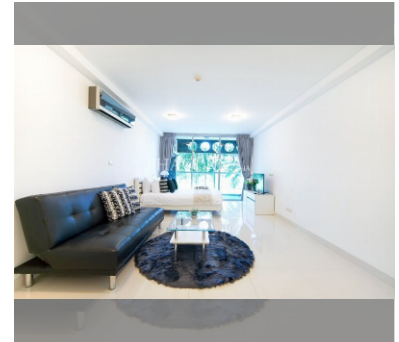

Condo for sale 1 bedroom 44 m² in Park Royal 2, Pattaya

฿ 1,690,000

UNIT PARAMETERS:

UID	FS-242523
quota	thai quota
type	1 bedroom
size	44m ²
floor	2
view	garden view
quality	good
equipment	furniture, air conditioner, television, refrigerator

PROJECT PARAMETERS:

district	Pratumnak
buildings	1
floors	8
built in	2011

FACILITIES:

General information: boutique, underground parking, open parking.

Swimming pool: rooftop pool.

Chill zone: rooftop chillout.

Health zone: gym.

Other: lobby, CCTV, security, room service.

details