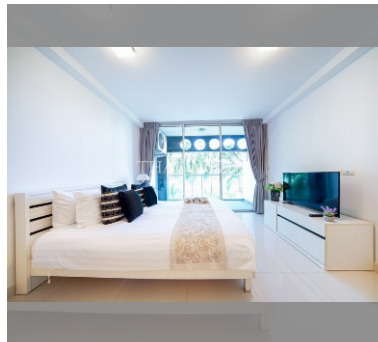

Condo for sale 1 bedroom 44 m² in Park Royal 2, Pattaya

฿ 1,690,000

UNIT PARAMETERS:

UID	FS-242523
quota	thai quota
type	1 bedroom
size	44m²
floor	2
view	garden view
quality	good
equipment	furniture, air conditioner, television, refrigerator

PROJECT PARAMETERS:

district	Pratumnak
buildings	1
floors	8
built in	2011

FACILITIES:

General information: boutique, underground parking, open parking.

Swimming pool: rooftop pool.

Chill zone: rooftop chillout.

Health zone: gym.

Other: lobby, CCTV, security, room service.