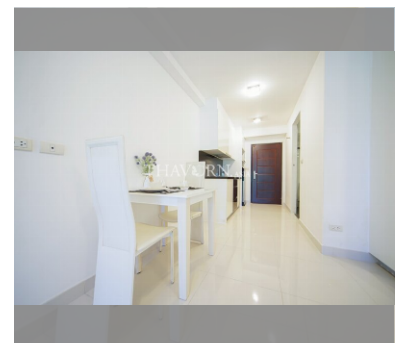

Condo for sale 1 bedroom 44 m² in Park Royal 2, Pattaya

฿ 1,690,000

UNIT PARAMETERS:

UID	FS-242523
quota	thai quota
type	1 bedroom
size	44m ²
floor	2
view	garden view
quality	good
equipment	furniture, air conditioner, television, refrigerator

Health zone: gym.

Other: lobby, CCTV, security, room service.

details