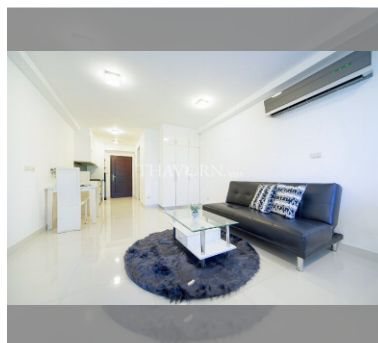

Condo for sale 1 bedroom 44 m² in Park Royal 2, Pattaya

฿ 1,690,000

UNIT PARAMETERS:

UID	FS-242523
quota	thai quota
type	1 bedroom
size	44m ²
floor	2
view	garden view
quality	good
equipment	furniture, air conditioner, television, refrigerator

PROJECT PARAMETERS:

district	Pratumnak
buildings	1
floors	8
built in	2011

FACILITIES:

General information: boutique, underground parking, open parking.

Swimming pool: rooftop pool.

Chill zone: rooftop chillout.

Health zone: gym.

Other: lobby, CCTV, security, room service.

details