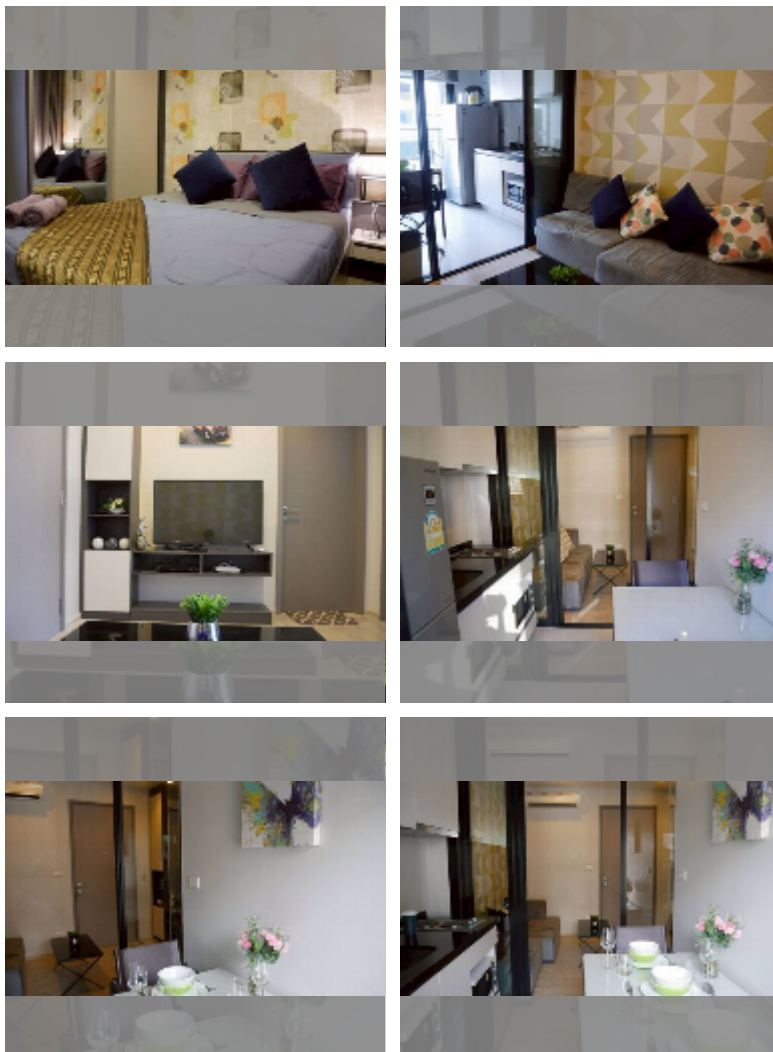

Condo for sale 1 bedroom 30 m² in The Base Central Pattaya, Pattaya

฿ 3,490,000

UNIT PARAMETERS:

UID	FS-242522
quota	thai quota
type	1 bedroom
size	30m²
floor	24
view	sea view
quality	good
equipment: furniture, air conditioner, television, refrigerator	
online viewing	yes

PROJECT PARAMETERS:

district	Central Pattaya
buildings	3
floors	32
built in	2016

FACILITIES:

General information: highrise, meters to beach: 100, minutes to beach: 5, covered parking.

Swimming pool: swimming pool, rooftop pool.

Chill zone: garden, rooftop chillout, barbeque areas.

Health zone: gym.

Other: lobby, CCTV, security.