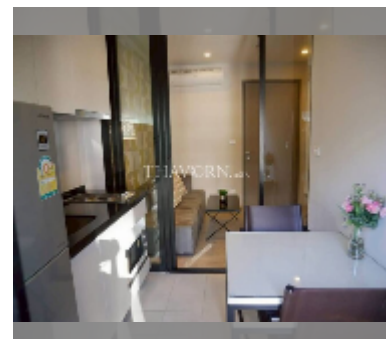

Condo for sale 1 bedroom 30 m² in The Base Central Pattaya, Pattaya

฿ 3,490,000

UNIT PARAMETERS:

UID	FS-242522
quota	thai quota
type	1 bedroom
size	30m ²
floor	24
view	sea view
quality	good
equipment: furniture, air conditioner, television, refrigerator	

PROJECT PARAMETERS:

district	Central Pattaya
buildings	3
floors	32
built in	2016

FACILITIES:

General information: highrise, meters to beach: 100, minutes to beach: 5, covered parking.

Swimming pool: swimming pool, rooftop pool.

Chill zone: garden, rooftop chillout, barbeque areas.

Health zone: gym.

Other: lobby, CCTV, security.

[details](#)