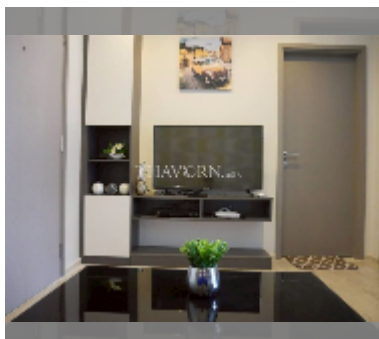

Condo for sale 1 bedroom 30 m² in The Base Central Pattaya, Pattaya

฿ 3,490,000

UNIT PARAMETERS:

UID	FS-242522
quota	thai quota
type	1 bedroom
size	30m ²
floor	24
view	sea view
quality	good
equipment: furniture, air conditioner, television, refrigerator	

Chill zone: garden, rooftop chillout, barbeque areas.

Health zone: gym.

Other: lobby, CCTV, security.

[details](#)