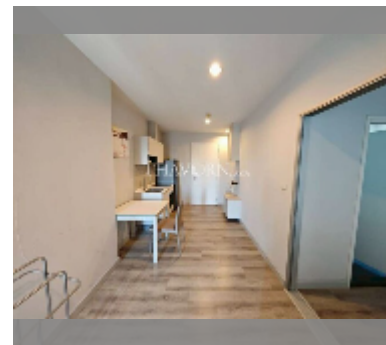

Condo for sale 1 bedroom 36 m² in Centric Sea, Pattaya

฿ 3,350,000

UNIT PARAMETERS:

UID	FS-242519
quota	foreign quota
type	1 bedroom
size	36m²
floor	12
view	city view

PROJECT PARAMETERS:

district	Central Pattaya
buildings	3
floors	44
built in	2015
maintenance	฿ 23,760/year

FACILITIES:

General information: highrise, multy-level parking, covered parking.

Swimming pool: swimming pool, rooftop pool.

Chill zone: chill zone, garden, rooftop chillout.

Health zone: gym.

Other: lobby, clubhouse, CCTV, security, minimart.