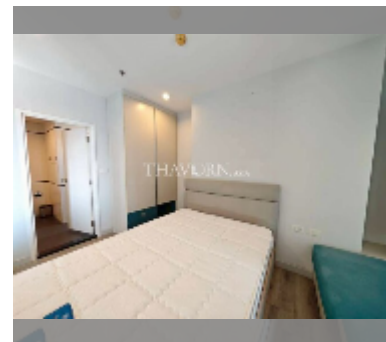

Condo for sale 1 bedroom 36 m² in Centric Sea, Pattaya

฿ 3,350,000

UNIT PARAMETERS:

UID	FS-242519
quota	foreign quota
type	1 bedroom
size	36m²
floor	12
view	city view

PROJECT PARAMETERS:

district	Central Pattaya
buildings	3
floors	44
built in	2015
maintenance	฿ 23,760/year

FACILITIES:

General information: highrise, multy-level parking, covered parking.

Swimming pool: swimming pool, rooftop pool.

Chill zone: chill zone, garden, rooftop chillout.

Health zone: gym.

Other: lobby, clubhouse, CCTV, security, minimart.