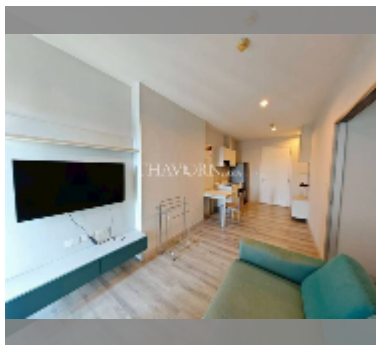

Condo for sale 1 bedroom 36 m² in Centric Sea, Pattaya

฿ 3,350,000

UNIT PARAMETERS:

UID	FS-242519
quota	foreign quota
type	1 bedroom
size	36m²
floor	12
view	city view

PROJECT PARAMETERS:

district	Central Pattaya
buildings	3
floors	44
built in	2015
maintenance	฿ 23,760/year

FACILITIES:

General information: highrise, multy-level parking, covered parking.

Swimming pool: swimming pool, rooftop pool.

Chill zone: chill zone, garden, rooftop chillout.

Health zone: gym.

Other: lobby, clubhouse, CCTV, security, minimart.