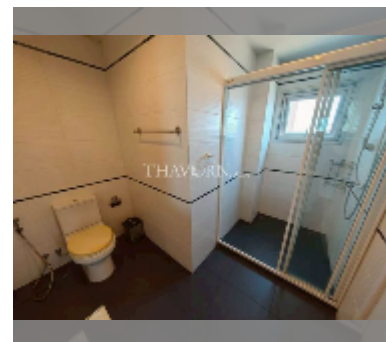

Condo for sale 1 bedroom 36 m² in Centric Sea, Pattaya

฿ 3,350,000

UNIT PARAMETERS:

UID	FS-242519
quota	foreign quota
type	1 bedroom
size	36m²
floor	12
view	city view

PROJECT PARAMETERS:

district	Central Pattaya
buildings	3
floors	44
built in	2015
maintenance	฿ 23,760/year

FACILITIES:

General information: highrise, multy-level parking, covered parking.

Swimming pool: swimming pool, rooftop pool.

Chill zone: chill zone, garden, rooftop chillout.

Health zone: gym.

Other: lobby, clubhouse, CCTV, security, minimart.