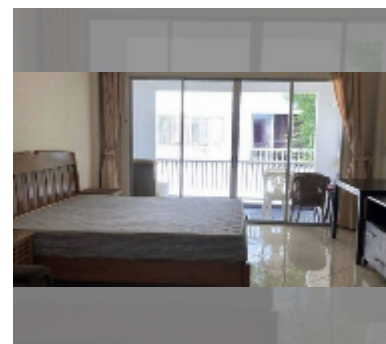

Condo for sale studio 40 m² in Baan Suan Lalana, Pattaya

฿ 1,300,000

UNIT PARAMETERS:

UID	FS-242518
quota	foreign quota
type	studio
size	40m²
floor	2
view	city view

PROJECT PARAMETERS:

district	Jomtien
buildings	9
floors	5
built in	1991
maintenance	฿ 9,600/year

FACILITIES:

General information: resort, meters to beach: 400, minutes to beach: 8, open parking, covered parking.

Swimming pool: swimming pool, kids pool.

Chill zone: chill zone, garden.

Health zone: gym.

Other: CCTV, security.