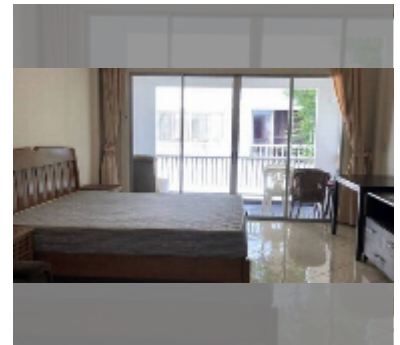

Condo for sale studio 40 m² in Baan Suan Lalana, Pattaya

฿ 1,300,000

UNIT PARAMETERS:

UID	FS-242518
quota	foreign quota
type	studio
size	40m²
floor	2
view	city view

PROJECT PARAMETERS:

district	Jomtien
buildings	9
floors	5
built in	1991
maintenance	฿ 9,600/year

FACILITIES:

General information: resort, meters to beach: 400, minutes to beach: 8, open parking, covered parking.
Swimming pool: swimming pool, kids pool.
Chill zone: chill zone, garden.
Health zone: gym.
Other: CCTV, security.