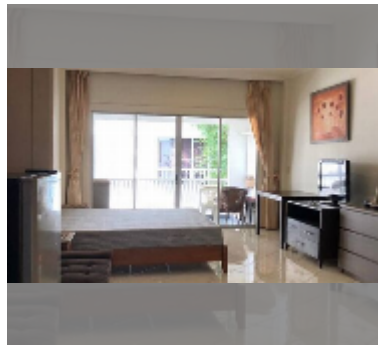

Condo for sale studio 40 m² in Baan Suan Lalana, Pattaya

฿ 1,300,000

UNIT PARAMETERS:

UID	FS-242518
quota	foreign quota
type	studio
size	40m²
floor	2
view	city view

PROJECT PARAMETERS:

district	Jomtien
buildings	9
floors	5
built in	1991
maintenance	฿ 9,600/year

FACILITIES:

General information: resort, meters to beach: 400, minutes to beach: 8, open parking, covered parking.
Swimming pool: swimming pool, kids pool.
Chill zone: chill zone, garden.
Health zone: gym.
Other: CCTV, security.