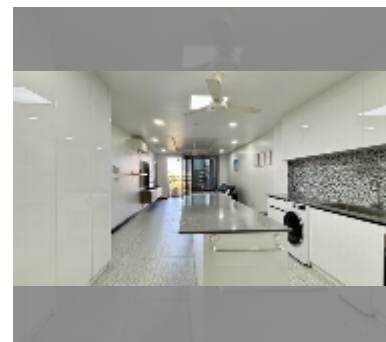

Condo for sale 2 bedroom 100 m² in Regent Pratumnak, Pattaya

฿ 5,900,000

UNIT PARAMETERS:

UID	FS-242515
quota	foreign quota
type	2 bedroom
size	100m²
floor	5
view	garden view
quality	excellent

equipment: furniture, household appliances, kitchen appliances, air conditioner, television, refrigerator

PROJECT PARAMETERS:

district	Pratumnak
buildings	1
floors	8
built in	2007
maintenance	฿ 55,200/year

FACILITIES:

General information: boutique, meters to beach: 500, minutes to beach: 7, open parking, covered parking.

Swimming pool: swimming pool, kids pool.

Chill zone: chill zone, garden.

Other: reception, CCTV, security.