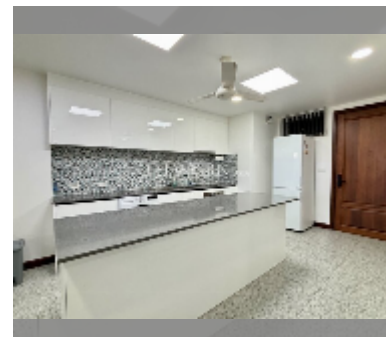

Condo for sale 2 bedroom 100 m² in Regent Pratumnak, Pattaya

฿ 5,900,000

UNIT PARAMETERS:

UID	FS-242515
quota	foreign quota
type	2 bedroom
size	100m²
floor	5
view	garden view
quality	excellent

equipment: furniture, household appliances, kitchen appliances, air conditioner, television, refrigerator

PROJECT PARAMETERS:

district	Pratumnak
buildings	1
floors	8
built in	2007
maintenance	฿ 55,200/year

FACILITIES:

General information: boutique, meters to beach: 500, minutes to beach: 7, open parking, covered parking.

Swimming pool: swimming pool, kids pool.

Chill zone: chill zone, garden.

Other: reception, CCTV, security.