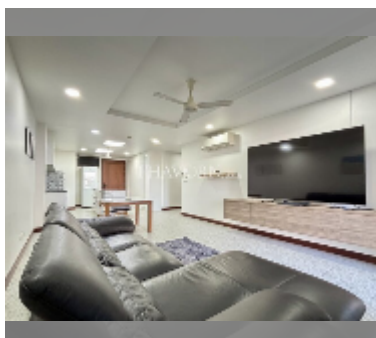

Condo for sale 2 bedroom 100 m² in Regent Pratumnak, Pattaya

฿ 5,900,000

UNIT PARAMETERS:

UID	FS-242515
quota	foreign quota
type	2 bedroom
size	100m²
floor	5
view	garden view
quality	excellent

equipment: furniture, household appliances, kitchen appliances, air conditioner, television, refrigerator

PROJECT PARAMETERS:

district	Pratumnak
buildings	1
floors	8
built in	2007
maintenance	฿ 55,200/year

FACILITIES:

General information: boutique, meters to beach: 500, minutes to beach: 7, open parking, covered parking.

Swimming pool: swimming pool, kids pool.

Chill zone: chill zone, garden.

Other: reception, CCTV, security.