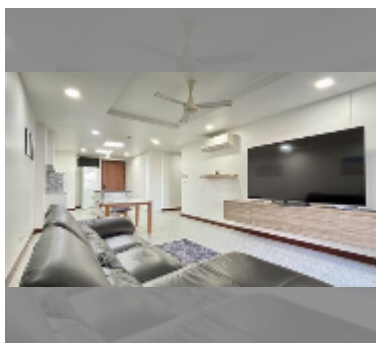

Condo for sale 2 bedroom 100 m² in Regent Pratumnak, Pattaya

฿ 5,900,000

UNIT PARAMETERS:

UID	FS-242515
quota	foreign quota
type	2 bedroom
size	100m²
floor	5
view	garden view
quality	excellent

equipment: furniture, household appliances, kitchen appliances, air conditioner, television, refrigerator

PROJECT PARAMETERS:

district	Pratumnak
buildings	1
floors	8
built in	2007
maintenance	฿ 55,200/year

FACILITIES:

General information: boutique, meters to beach: 500, minutes to beach: 7, open parking, covered parking.

Swimming pool: swimming pool, kids pool.

Chill zone: chill zone, garden.

Other: reception, CCTV, security.