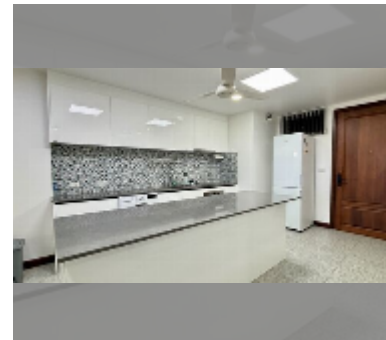

Condo for sale 2 bedroom 100 m² in Regent Pratumnak, Pattaya

฿ 5,900,000

UNIT PARAMETERS:

UID	FS-242515
quota	foreign quota
type	2 bedroom
size	100m²
floor	5
view	garden view
quality	excellent

equipment: furniture, household appliances, kitchen appliances, air conditioner, television, refrigerator

PROJECT PARAMETERS:

district	Pratumnak
buildings	1
floors	8
built in	2007
maintenance	฿ 55,200/year

FACILITIES:

General information: boutique, meters to beach: 500, minutes to beach: 7, open parking, covered parking.

Swimming pool: swimming pool, kids pool.

Chill zone: chill zone, garden.

Other: reception, CCTV, security.