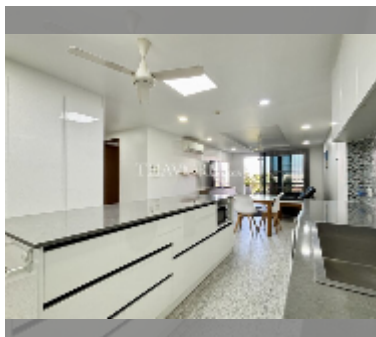

Condo for sale 2 bedroom 100 m² in Regent Pratumnak, Pattaya

฿ 5,900,000

UNIT PARAMETERS:

UID	FS-242515
quota	foreign quota
type	2 bedroom
size	100m²
floor	5
view	garden view
quality	excellent

equipment: furniture, household appliances, kitchen appliances, air conditioner, television, refrigerator

PROJECT PARAMETERS:

district	Pratumnak
buildings	1
floors	8
built in	2007
maintenance	฿ 55,200/year

FACILITIES:

General information: boutique, meters to beach: 500, minutes to beach: 7, open parking, covered parking.

Swimming pool: swimming pool, kids pool.

Chill zone: chill zone, garden.

Other: reception, CCTV, security.