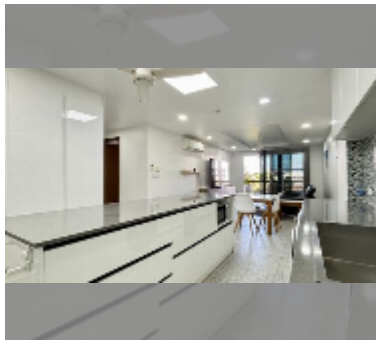

Condo for sale 2 bedroom 100 m² in Regent Pratumnak, Pattaya

฿ 5,900,000

UNIT PARAMETERS:

UID	FS-242515
quota	foreign quota
type	2 bedroom
size	100m²
floor	5
view	garden view
quality	excellent

equipment: furniture, household appliances, kitchen appliances, air conditioner, television, refrigerator

PROJECT PARAMETERS:

district	Pratumnak
buildings	1
floors	8
built in	2007
maintenance	฿ 55,200/year

FACILITIES:

General information: boutique, meters to beach: 500, minutes to beach: 7, open parking, covered parking.

Swimming pool: swimming pool, kids pool.

Chill zone: chill zone, garden.

Other: reception, CCTV, security.