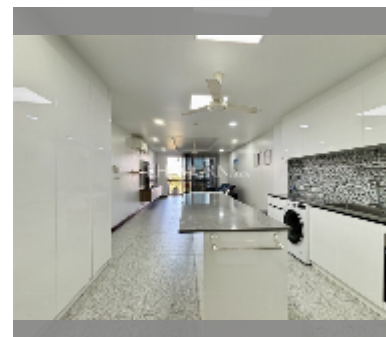

Condo for sale 2 bedroom 100 m² in Regent Pratumnak, Pattaya

฿ 5,900,000

UNIT PARAMETERS:

UID	FS-242515
quota	foreign quota
type	2 bedroom
size	100m²
floor	5
view	garden view
quality	excellent

equipment: furniture, household appliances, kitchen appliances, air conditioner, television, refrigerator

PROJECT PARAMETERS:

district	Pratumnak
buildings	1
floors	8
built in	2007
maintenance	฿ 55,200/year

FACILITIES:

General information: boutique, meters to beach: 500, minutes to beach: 7, open parking, covered parking.

Swimming pool: swimming pool, kids pool.

Chill zone: chill zone, garden.

Other: reception, CCTV, security.