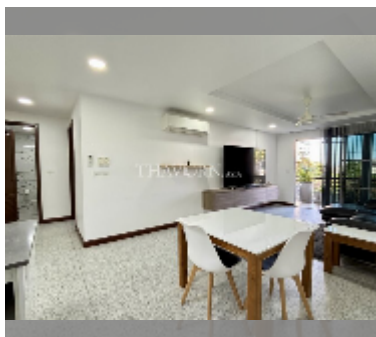

Condo for sale 2 bedroom 100 m² in Regent Pratumnak, Pattaya

฿ 5,900,000

UNIT PARAMETERS:

UID	FS-242515
quota	foreign quota
type	2 bedroom
size	100m²
floor	5
view	garden view
quality	excellent

equipment: furniture, household appliances, kitchen appliances, air conditioner, television, refrigerator

PROJECT PARAMETERS:

district	Pratumnak
buildings	1
floors	8
built in	2007
maintenance	฿ 55,200/year

FACILITIES:

General information: boutique, meters to beach: 500, minutes to beach: 7, open parking, covered parking.

Swimming pool: swimming pool, kids pool.

Chill zone: chill zone, garden.

Other: reception, CCTV, security.