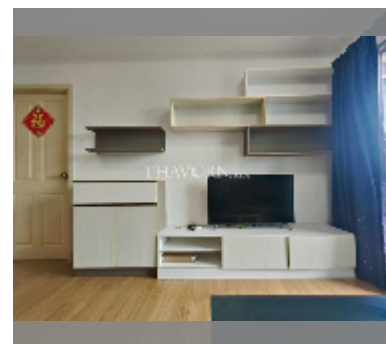

Condo for sale 1 bedroom 45 m² in Supalai Mare, Pattaya

฿ 2,590,000

UNIT PARAMETERS:

UID	FS-242514
quota	foreign quota
type	1 bedroom
size	45m²
floor	11
view	city view

equipment: furniture, air conditioner, television, refrigerator

PROJECT PARAMETERS:

district	Thepprasit
buildings	1
floors	35
built in	2016
maintenance	฿ 16,200/year

FACILITIES:

General information: highrise, meters to beach: 600, minutes to beach: 8, open parking, multy-level parking, covered parking.

Swimming pool: swimming pool, kids pool, waterfall.

Chill zone: chill zone, garden.

Health zone: gym.

Other: lobby, CCTV, security, laundry.