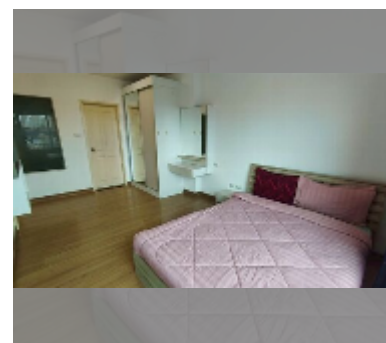

Condo for sale 1 bedroom 45 m² in Supalai Mare, Pattaya

฿ 2,590,000

UNIT PARAMETERS:

UID	FS-242514
quota	foreign quota
type	1 bedroom
size	45m²
floor	11
view	city view

equipment: furniture, air conditioner, television, refrigerator

PROJECT PARAMETERS:

district	Thepprasit
buildings	1
floors	35
built in	2016
maintenance	฿ 16,200/year

FACILITIES:

General information: highrise, meters to beach: 600, minutes to beach: 8, open parking, multy-level parking, covered parking.

Swimming pool: swimming pool, kids pool, waterfall.

Chill zone: chill zone, garden.

Health zone: gym.

Other: lobby, CCTV, security, laundry.