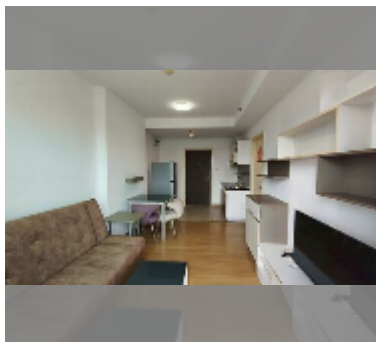

Condo for sale 1 bedroom 45 m² in Supalai Mare, Pattaya

฿ 2,590,000

UNIT PARAMETERS:

UID	FS-242514
quota	foreign quota
type	1 bedroom
size	45m²
floor	11
view	city view

equipment: furniture, air conditioner, television, refrigerator

PROJECT PARAMETERS:

district	Thepprasit
buildings	1
floors	35
built in	2016
maintenance	฿ 16,200/year

FACILITIES:

General information: highrise, meters to beach: 600, minutes to beach: 8, open parking, multy-level parking, covered parking.

Swimming pool: swimming pool, kids pool, waterfall.

Chill zone: chill zone, garden.

Health zone: gym.

Other: lobby, CCTV, security, laundry.