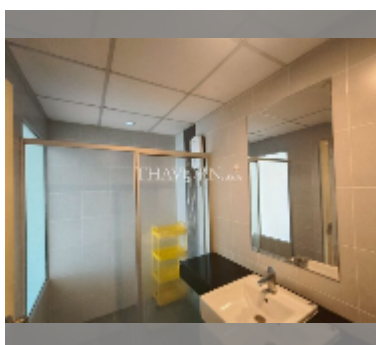

Condo for sale 1 bedroom 45 m² in Supalai Mare, Pattaya

฿ 2,590,000

UNIT PARAMETERS:

UID	FS-242514
quota	foreign quota
type	1 bedroom
size	45m²
floor	11
view	city view

equipment: furniture, air conditioner, television, refrigerator

PROJECT PARAMETERS:

district	Thepprasit
buildings	1
floors	35
built in	2016
maintenance	฿ 16,200/year

FACILITIES:

General information: highrise, meters to beach: 600, minutes to beach: 8, open parking, multy-level parking, covered parking.

Swimming pool: swimming pool, kids pool, waterfall.

Chill zone: chill zone, garden.

Health zone: gym.

Other: lobby, CCTV, security, laundry.