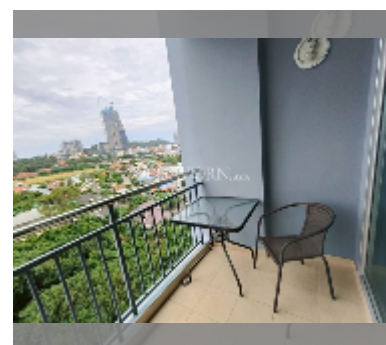

Condo for sale 1 bedroom 45 m² in Supalai Mare, Pattaya

฿ 2,590,000

UNIT PARAMETERS:

UID	FS-242514
quota	foreign quota
type	1 bedroom
size	45m ²
floor	11
view	city view

equipment: furniture, air conditioner, television, refrigerator

Swimming pool: swimming pool, kids pool, waterfall.

Chill zone: chill zone, garden.

Health zone: gym.

Other: lobby, CCTV, security, laundry.

details