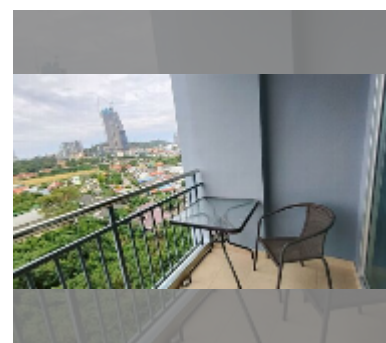

Condo for sale 1 bedroom 45 m² in Supalai Mare, Pattaya

฿ 2,590,000

UNIT PARAMETERS:

UID	FS-242514
quota	foreign quota
type	1 bedroom
size	45m²
floor	11
view	city view

equipment: furniture, air conditioner, television, refrigerator

PROJECT PARAMETERS:

district	Thepprasit
buildings	1
floors	35
built in	2016
maintenance	฿ 16,200/year

FACILITIES:

General information: highrise, meters to beach: 600, minutes to beach: 8, open parking, multy-level parking, covered parking.

Swimming pool: swimming pool, kids pool, waterfall.

Chill zone: chill zone, garden.

Health zone: gym.

Other: lobby, CCTV, security, laundry.