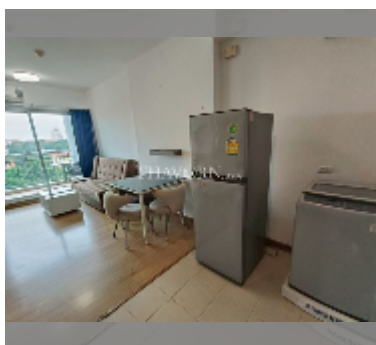

Condo for sale 1 bedroom 45 m² in Supalai Mare, Pattaya

฿ 2,590,000

UNIT PARAMETERS:

UID	FS-242514
quota	foreign quota
type	1 bedroom
size	45m ²
floor	11
view	city view

equipment: furniture, air conditioner, television, refrigerator

Swimming pool: swimming pool, kids pool, waterfall.

Chill zone: chill zone, garden.

Health zone: gym.

Other: lobby, CCTV, security, laundry.

details