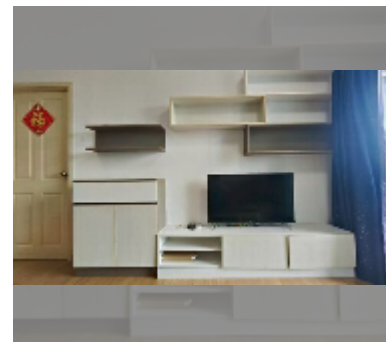

Condo for sale 1 bedroom 45 m² in Supalai Mare, Pattaya

฿ 2,590,000

UNIT PARAMETERS:

UID	FS-242514
quota	foreign quota
type	1 bedroom
size	45m²
floor	11
view	city view

equipment: furniture, air conditioner, television, refrigerator

PROJECT PARAMETERS:

district	Thepprasit
buildings	1
floors	35
built in	2016
maintenance	฿ 16,200/year

FACILITIES:

General information: highrise, meters to beach: 600, minutes to beach: 8, open parking, multy-level parking, covered parking.

Swimming pool: swimming pool, kids pool, waterfall.

Chill zone: chill zone, garden.

Health zone: gym.

Other: lobby, CCTV, security, laundry.