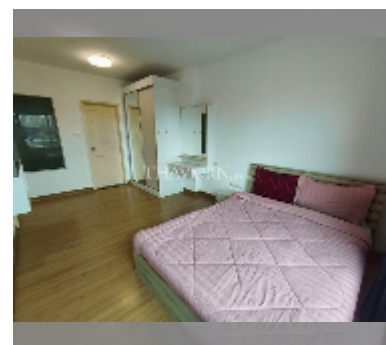

Condo for sale 1 bedroom 45 m² in Supalai Mare, Pattaya

฿ 2,590,000

UNIT PARAMETERS:

UID	FS-242514
quota	foreign quota
type	1 bedroom
size	45m²
floor	11
view	city view

equipment: furniture, air conditioner, television, refrigerator

PROJECT PARAMETERS:

district	Thepprasit
buildings	1
floors	35
built in	2016
maintenance	฿ 16,200/year

FACILITIES:

General information: highrise, meters to beach: 600, minutes to beach: 8, open parking, multy-level parking, covered parking.

Swimming pool: swimming pool, kids pool, waterfall.

Chill zone: chill zone, garden.

Health zone: gym.

Other: lobby, CCTV, security, laundry.