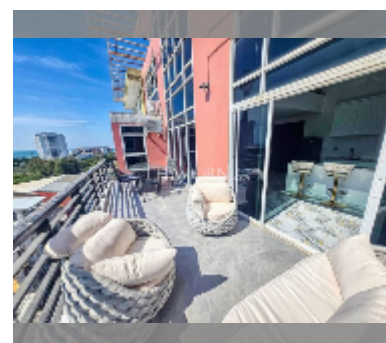

Condo for sale 2 bedroom 150 m² in Ocean Pearl, Pattaya

฿ 13,500,000

UNIT PARAMETERS:

UID	FS-242512
quota	thai quota
type	2 bedroom
size	150m²
view	city view
quality	good
equipment: furniture, air conditioner, television, refrigerator	

PROJECT PARAMETERS:

district	Pratumnak
buildings	1
floors	8
built in	2015

FACILITIES:

General information: lowrise, underground parking.

Swimming pool: swimming pool.

Chill zone: garden.

Health zone: gym.

Other: CCTV, security.