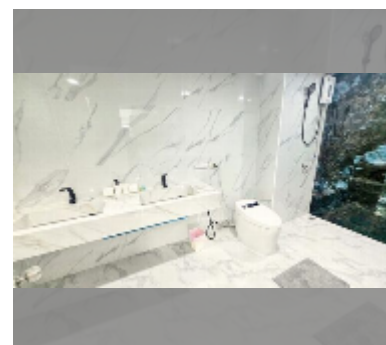

Condo for sale 2 bedroom 150 m² in Ocean Pearl, Pattaya

฿ 13,500,000

UNIT PARAMETERS:

UID	FS-242512
quota	thai quota
type	2 bedroom
size	150m²
view	city view
quality	good
equipment: furniture, air conditioner, television, refrigerator	

PROJECT PARAMETERS:

district	Pratumnak
buildings	1
floors	8
built in	2015

FACILITIES:

General information: lowrise, underground parking.

Swimming pool: swimming pool.

Chill zone: garden.

Health zone: gym.

Other: CCTV, security.