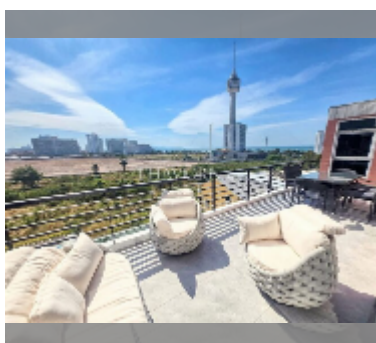

Condo for sale 2 bedroom 150 m² in Ocean Pearl, Pattaya

฿ 13,500,000

UNIT PARAMETERS:

UID	FS-242512
quota	thai quota
type	2 bedroom
size	150m²
view	city view
quality	good
equipment: furniture, air conditioner, television, refrigerator	

PROJECT PARAMETERS:

district	Pratumnak
buildings	1
floors	8
built in	2015

FACILITIES:

General information: lowrise, underground parking.

Swimming pool: swimming pool.

Chill zone: garden.

Health zone: gym.

Other: CCTV, security.