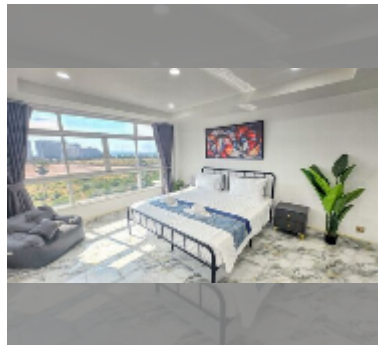

Condo for sale 2 bedroom 150 m² in Ocean Pearl, Pattaya

฿ 13,500,000

UNIT PARAMETERS:

UID	FS-242512
quota	thai quota
type	2 bedroom
size	150m²
view	city view
quality	good
equipment: furniture, air conditioner, television, refrigerator	

PROJECT PARAMETERS:

district	Pratumnak
buildings	1
floors	8
built in	2015

FACILITIES:

General information: lowrise, underground parking.

Swimming pool: swimming pool.

Chill zone: garden.

Health zone: gym.

Other: CCTV, security.