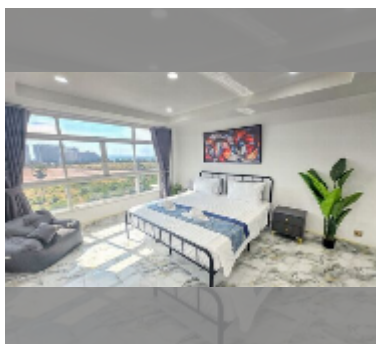

Condo for sale 2 bedroom 150 m² in Ocean Pearl, Pattaya

฿ 13,500,000

UNIT PARAMETERS:

UID	FS-242512
quota	thai quota
type	2 bedroom
size	150m²
view	city view
quality	good
equipment: furniture, air conditioner, television, refrigerator	

PROJECT PARAMETERS:

district	Pratumnak
buildings	1
floors	8
built in	2015

FACILITIES:

General information: lowrise, underground parking.

Swimming pool: swimming pool.

Chill zone: garden.

Health zone: gym.

Other: CCTV, security.