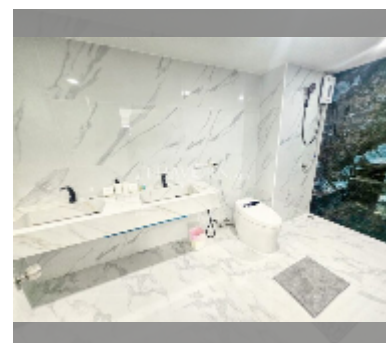

Condo for sale 2 bedroom 150 m² in Ocean Pearl, Pattaya

฿ 13,500,000

UNIT PARAMETERS:

UID	FS-242512
quota	thai quota
type	2 bedroom
size	150m²
view	city view
quality	good
equipment: furniture, air conditioner, television, refrigerator	

PROJECT PARAMETERS:

district	Pratumnak
buildings	1
floors	8
built in	2015

FACILITIES:

General information: lowrise, underground parking.

Swimming pool: swimming pool.

Chill zone: garden.

Health zone: gym.

Other: CCTV, security.