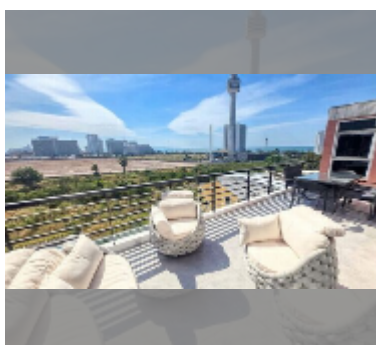

Condo for sale 2 bedroom 150 m² in Ocean Pearl, Pattaya

฿ 13,500,000

UNIT PARAMETERS:

UID	FS-242512
quota	thai quota
type	2 bedroom
size	150m²
view	city view
quality	good
equipment: furniture, air conditioner, television, refrigerator	

PROJECT PARAMETERS:

district	Pratumnak
buildings	1
floors	8
built in	2015

FACILITIES:

General information: lowrise, underground parking.

Swimming pool: swimming pool.

Chill zone: garden.

Health zone: gym.

Other: CCTV, security.