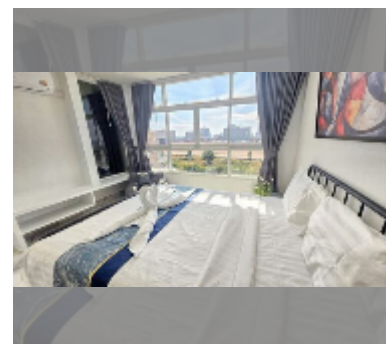

Condo for sale 2 bedroom 150 m² in Ocean Pearl, Pattaya

฿ 13,500,000

UNIT PARAMETERS:

UID	FS-242512
quota	thai quota
type	2 bedroom
size	150m²
view	city view
quality	good
equipment: furniture, air conditioner, television, refrigerator	

PROJECT PARAMETERS:

district	Pratumnak
buildings	1
floors	8
built in	2015

FACILITIES:

General information: lowrise, underground parking.

Swimming pool: swimming pool.

Chill zone: garden.

Health zone: gym.

Other: CCTV, security.