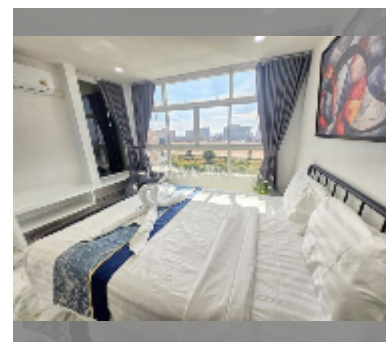

Condo for sale 2 bedroom 150 m² in Ocean Pearl, Pattaya

฿ 13,500,000

UNIT PARAMETERS:

UID	FS-242512
quota	thai quota
type	2 bedroom
size	150m²
view	city view
quality	good
equipment: furniture, air conditioner, television, refrigerator	

PROJECT PARAMETERS:

district	Pratumnak
buildings	1
floors	8
built in	2015

FACILITIES:

General information: lowrise, underground parking.

Swimming pool: swimming pool.

Chill zone: garden.

Health zone: gym.

Other: CCTV, security.