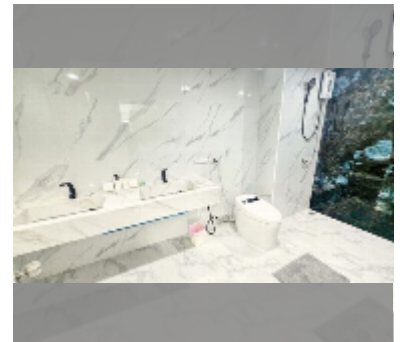

Condo for sale 2 bedroom 150 m² in Ocean Pearl, Pattaya

฿ 13,500,000

UNIT PARAMETERS:

UID	FS-242512
quota	thai quota
type	2 bedroom
size	150m²
view	city view
quality	good
equipment: furniture, air conditioner, television, refrigerator	

PROJECT PARAMETERS:

district	Pratumnak
buildings	1
floors	8
built in	2015

FACILITIES:

General information: lowrise, underground parking.

Swimming pool: swimming pool.

Chill zone: garden.

Health zone: gym.

Other: CCTV, security.