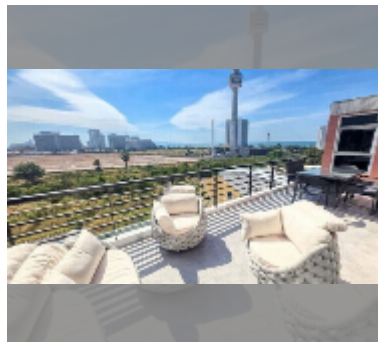

Condo for sale 2 bedroom 150 m² in Ocean Pearl, Pattaya

฿ 13,500,000

UNIT PARAMETERS:

UID	FS-242512
quota	thai quota
type	2 bedroom
size	150m²
view	city view
quality	good
equipment: furniture, air conditioner, television, refrigerator	

PROJECT PARAMETERS:

district	Pratumnak
buildings	1
floors	8
built in	2015

FACILITIES:

General information: lowrise, underground parking.

Swimming pool: swimming pool.

Chill zone: garden.

Health zone: gym.

Other: CCTV, security.