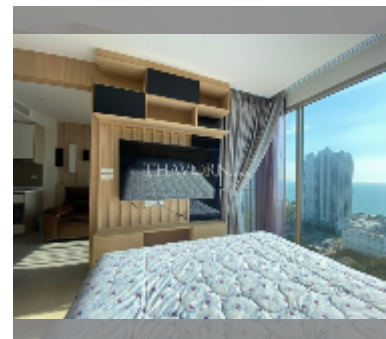

Condo for sale 1 bedroom 35 m² in The Riviera Jomtien, Pattaya

฿ 4,600,000

UNIT PARAMETERS:

UID	FS-242511
quota	thai quota
type	1 bedroom
size	35m ²
floor	26
view	sea view
quality	good
equipment: furniture, air conditioner, television, refrigerator	

PROJECT PARAMETERS:

district	Jomtien
buildings	1
floors	46
built in	2019
maintenance	฿ 21,000/year

FACILITIES:

General information: highrise, pets are allowed, multy-level parking, covered parking.

Swimming pool: swimming pool, kids pool, rooftop pool, infinity view, waterfall, jacuzzi.

Chill zone: chill zone, garden, rooftop chillout.

Health zone: gym, sauna, hamam.

Other: reception, lobby, meeting room, games room, CCTV, security, laundry, room service.

[details](#)