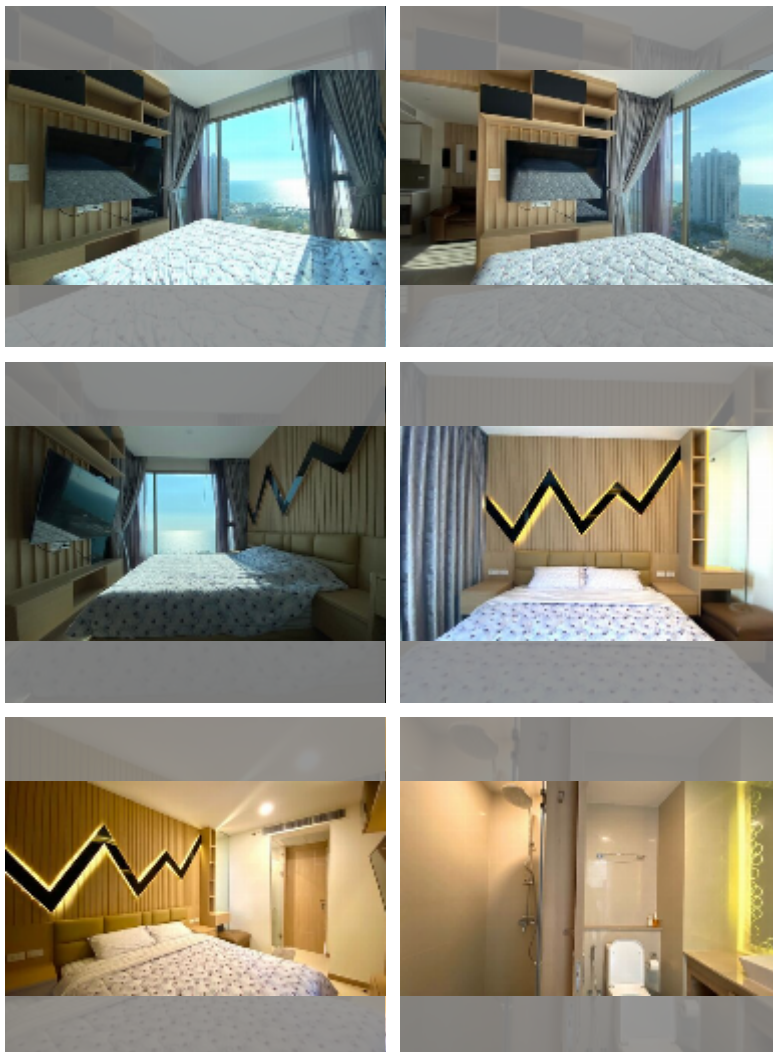

Condo for sale 1 bedroom 35 m² in The Riviera Jomtien, Pattaya

฿ 4,600,000

UNIT PARAMETERS:

UID	FS-242511
quota	thai quota
type	1 bedroom
size	35m²
floor	26
view	sea view
quality	good
equipment: furniture, air conditioner, television, refrigerator	

PROJECT PARAMETERS:

district	Jomtien
buildings	1
floors	46
built in	2019
maintenance	฿ 21,000/year

FACILITIES:

General information: highrise, pets are allowed, multy-level parking, covered parking.

Swimming pool: swimming pool, kids pool, rooftop pool, infinity view, waterfall, jacuzzi.

Chill zone: chill zone, garden, rooftop chillout.

Health zone: gym, sauna, hamam.

Other: reception, lobby, meeting room, games room, CCTV, security, laundry, room service.