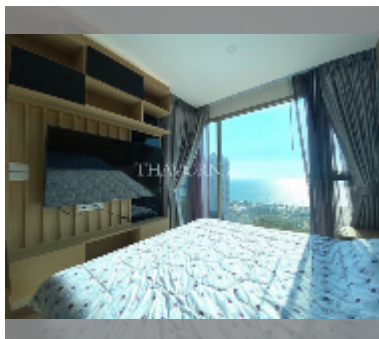

Condo for sale 1 bedroom 35 m² in The Riviera Jomtien, Pattaya

฿ 4,600,000

UNIT PARAMETERS:

UID	FS-242511
quota	thai quota
type	1 bedroom
size	35m²
floor	26
view	sea view
quality	good
equipment: furniture, air conditioner, television, refrigerator	

PROJECT PARAMETERS:

district	Jomtien
buildings	1
floors	46
built in	2019
maintenance	฿ 21,000/year

FACILITIES:

General information: highrise, pets are allowed, multy-level parking, covered parking.

Swimming pool: swimming pool, kids pool, rooftop pool, infinity view, waterfall, jacuzzi.

Chill zone: chill zone, garden, rooftop chillout.

Health zone: gym, sauna, hamam.

Other: reception, lobby, meeting room, games room, CCTV, security, laundry, room service.