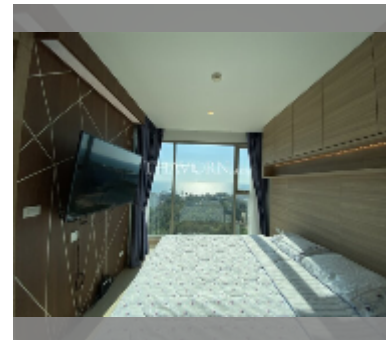

Condo for sale 1 bedroom 35 m² in The Riviera Jomtien, Pattaya

฿ 4,300,000

UNIT PARAMETERS:

UID	FS-242510
quota	thai quota
type	1 bedroom
size	35m²
floor	15
view	sea view
quality	good
equipment: furniture, air conditioner, television, refrigerator	

PROJECT PARAMETERS:

district	Jomtien
buildings	1
floors	46
built in	2019
maintenance	฿ 21,000/year

FACILITIES:

General information: highrise, pets are allowed, multy-level parking, covered parking.

Swimming pool: swimming pool, kids pool, rooftop pool, infinity view, waterfall, jacuzzi.

Chill zone: chill zone, garden, rooftop chillout.

Health zone: gym, sauna, hamam.

Other: reception, lobby, meeting room, games room, CCTV, security, laundry, room service.