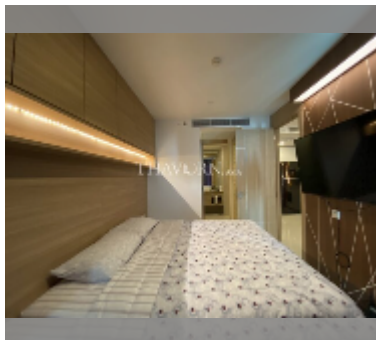

Condo for sale 1 bedroom 35 m² in The Riviera Jomtien, Pattaya

฿ 4,300,000

UNIT PARAMETERS:

UID	FS-242510
quota	thai quota
type	1 bedroom
size	35m²
floor	15
view	sea view
quality	good
equipment: furniture, air conditioner, television, refrigerator	

PROJECT PARAMETERS:

district	Jomtien
buildings	1
floors	46
built in	2019
maintenance	฿ 21,000/year

FACILITIES:

General information: highrise, pets are allowed, multy-level parking, covered parking.

Swimming pool: swimming pool, kids pool, rooftop pool, infinity view, waterfall, jacuzzi.

Chill zone: chill zone, garden, rooftop chillout.

Health zone: gym, sauna, hamam.

Other: reception, lobby, meeting room, games room, CCTV, security, laundry, room service.