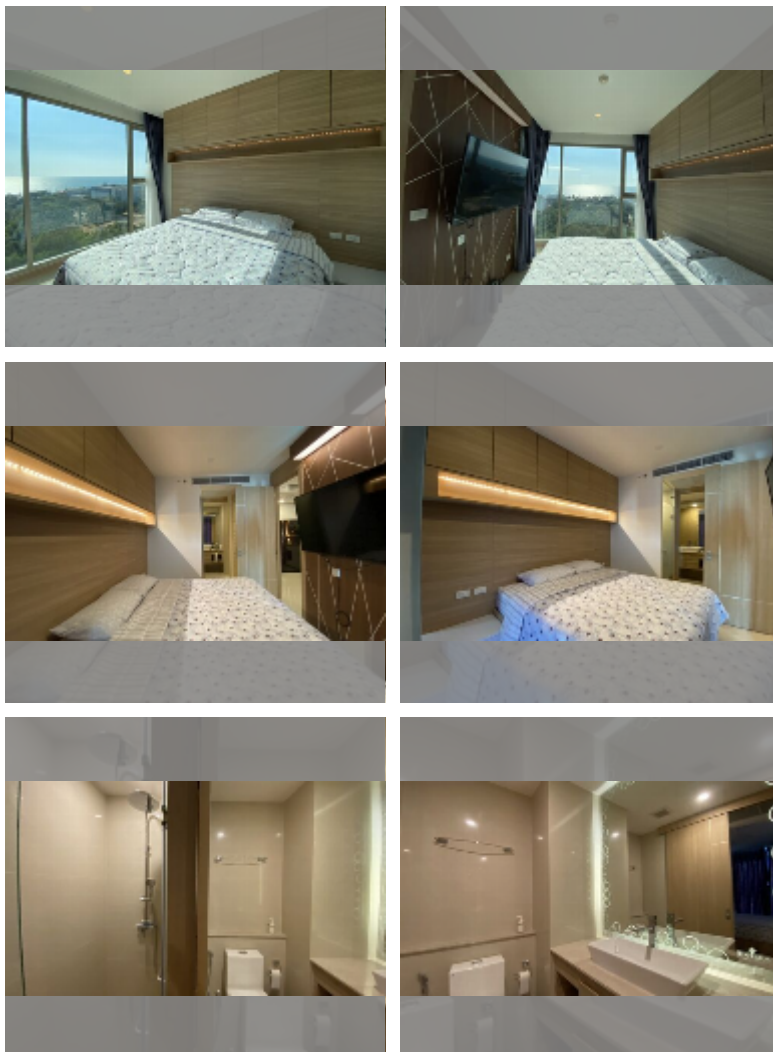

Condo for sale 1 bedroom 35 m² in The Riviera Jomtien, Pattaya

฿ 4,300,000

UNIT PARAMETERS:

UID	FS-242510
quota	thai quota
type	1 bedroom
size	35m²
floor	15
view	sea view
quality	good
equipment: furniture, air conditioner, television, refrigerator	

PROJECT PARAMETERS:

district	Jomtien
buildings	1
floors	46
built in	2019
maintenance	฿ 21,000/year

FACILITIES:

General information: highrise, pets are allowed, multy-level parking, covered parking.

Swimming pool: swimming pool, kids pool, rooftop pool, infinity view, waterfall, jacuzzi.

Chill zone: chill zone, garden, rooftop chillout.

Health zone: gym, sauna, hamam.

Other: reception, lobby, meeting room, games room, CCTV, security, laundry, room service.