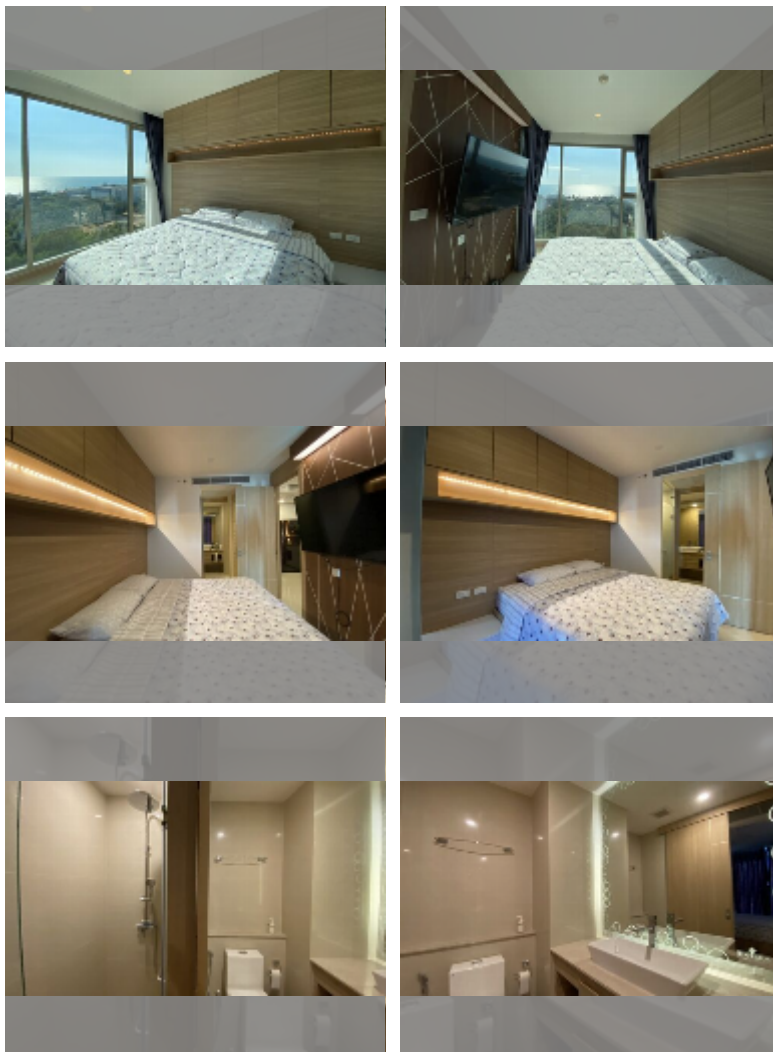

Condo for sale 1 bedroom 35 m² in The Riviera Jomtien, Pattaya

฿ 4,300,000

UNIT PARAMETERS:

UID	FS-242510
quota	thai quota
type	1 bedroom
size	35m ²
floor	15
view	sea view
quality	good
equipment: furniture, air conditioner, television, refrigerator	

PROJECT PARAMETERS:

district	Jomtien
buildings	1
floors	46
built in	2019
maintenance	฿ 21,000/year

FACILITIES:

General information: highrise, pets are allowed, multy-level parking, covered parking.

Swimming pool: swimming pool, kids pool, rooftop pool, infinity view, waterfall, jacuzzi.

Chill zone: chill zone, garden, rooftop chillout.

Health zone: gym, sauna, hamam.

Other: reception, lobby, meeting room, games room, CCTV, security, laundry, room service.

details