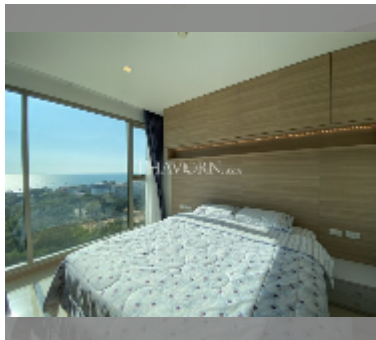

Condo for sale 1 bedroom 35 m² in The Riviera Jomtien, Pattaya

฿ 4,300,000

UNIT PARAMETERS:

UID	FS-242510
quota	thai quota
type	1 bedroom
size	35m²
floor	15
view	sea view
quality	good
equipment: furniture, air conditioner, television, refrigerator	

PROJECT PARAMETERS:

district	Jomtien
buildings	1
floors	46
built in	2019
maintenance	฿ 21,000/year

FACILITIES:

General information: highrise, pets are allowed, multy-level parking, covered parking.

Swimming pool: swimming pool, kids pool, rooftop pool, infinity view, waterfall, jacuzzi.

Chill zone: chill zone, garden, rooftop chillout.

Health zone: gym, sauna, hamam.

Other: reception, lobby, meeting room, games room, CCTV, security, laundry, room service.