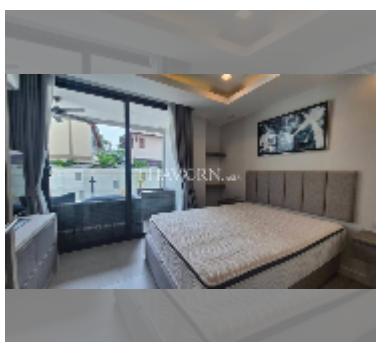

Condo for sale 2 bedroom 116.09 m² in Serenity Residence Jomtien, Pattaya

฿ 7,200,000

UNIT PARAMETERS:

| | |
|---|----------------------|
| UID | FS-242507 |
| quota | company ownership |
| type | 2 bedroom |
| size | 116.09m ² |
| floor | 1 |
| view | garden view |
| quality | good |
| equipment: furniture, air conditioner, television, refrigerator | |

PROJECT PARAMETERS:

| | |
|-----------|---------|
| district | Jomtien |
| buildings | 1 |
| floors | 7 |
| built in | 2022 |

FACILITIES:

- General information: lowrise, underground parking.
- Swimming pool: swimming pool, sunbathing area.
- Chill zone: chill zone.
- Health zone: gym.
- Other: reception, lobby, CCTV, security.