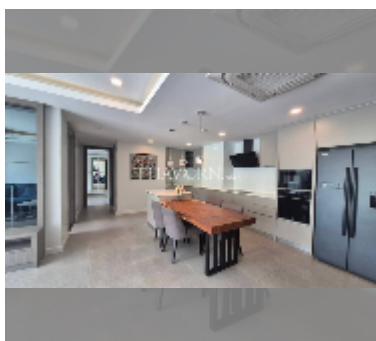

Condo for sale 2 bedroom 116.09 m² in Serenity Residence Jomtien, Pattaya

฿ 7,200,000

UNIT PARAMETERS:

UID	FS-242507
quota	company ownership
type	2 bedroom
size	116.09m²
floor	1
view	garden view
quality	good
equipment: furniture, air conditioner, television, refrigerator	

PROJECT PARAMETERS:

district	Jomtien
buildings	1
floors	7
built in	2022

FACILITIES:

- General information: lowrise, underground parking.
- Swimming pool: swimming pool, sunbathing area.
- Chill zone: chill zone.
- Health zone: gym.
- Other: reception, lobby, CCTV, security.