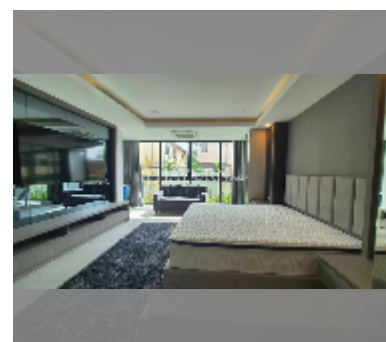

Condo for sale 2 bedroom 116.09 m² in Serenity Residence Jomtien, Pattaya

฿ 7,200,000

UNIT PARAMETERS:

| | |
|---|----------------------|
| UID | FS-242507 |
| quota | company ownership |
| type | 2 bedroom |
| size | 116.09m ² |
| floor | 1 |
| view | garden view |
| quality | good |
| equipment: furniture, air conditioner, television, refrigerator | |

PROJECT PARAMETERS:

| | |
|-----------|---------|
| district | Jomtien |
| buildings | 1 |
| floors | 7 |
| built in | 2022 |

FACILITIES:

- General information: lowrise, underground parking.
- Swimming pool: swimming pool, sunbathing area.
- Chill zone: chill zone.
- Health zone: gym.
- Other: reception, lobby, CCTV, security.