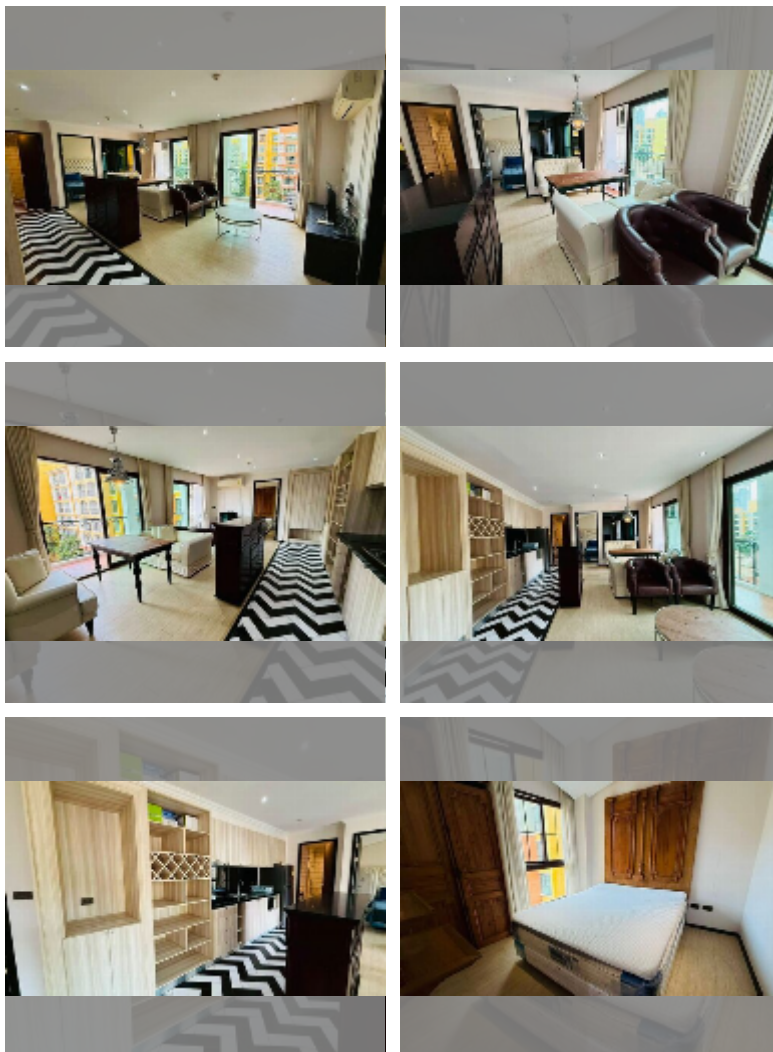

Condo for sale 2 bedroom 63 m² in Venetian Condo Resort, Pattaya

฿ 4,350,000

UNIT PARAMETERS:

UID	FS-242498
quota	foreign quota
type	2 bedroom
size	63m ²
floor	6
view	pool view

PROJECT PARAMETERS:

district	Na Jomtien
buildings	4
floors	8
built in	2015
maintenance	฿ 30,240/year

Health zone: gym, sauna, hamam.

Other: reception, clubhouse, meeting room, games room, kids playgarden, CCTV, security, room service.

[details](#)