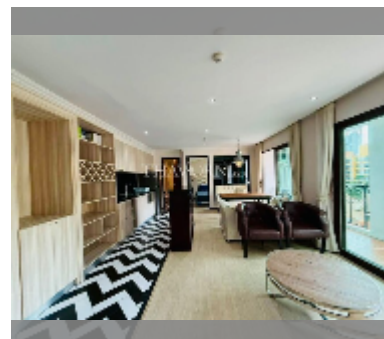

Condo for sale 2 bedroom 63 m² in Venetian Condo Resort, Pattaya

฿ 4,350,000

UNIT PARAMETERS:

UID	FS-242498
quota	foreign quota
type	2 bedroom
size	63m ²
floor	6
view	pool view

PROJECT PARAMETERS:

district	Na Jomtien
buildings	4
floors	8
built in	2015
maintenance	฿ 30,240/year

Health zone: gym, sauna, hamam.

Other: reception, clubhouse, meeting room, games room, kids playgarden, CCTV, security, room service.

[details](#)