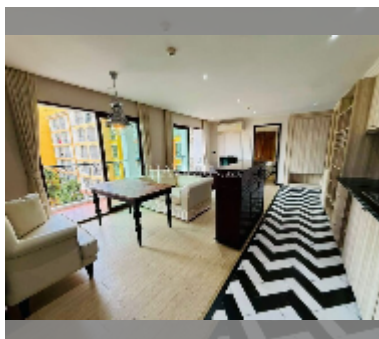

Condo for sale 2 bedroom 63 m² in Venetian Condo Resort, Pattaya

฿ 4,350,000

UNIT PARAMETERS:

UID	FS-242498
quota	foreign quota
type	2 bedroom
size	63m ²
floor	6
view	pool view

PROJECT PARAMETERS:

district	Na Jomtien
buildings	4
floors	8
built in	2015
maintenance	฿ 30,240/year

Health zone: gym, sauna, hamam.

Other: reception, clubhouse, meeting room, games room, kids playgarden, CCTV, security, room service.

[details](#)