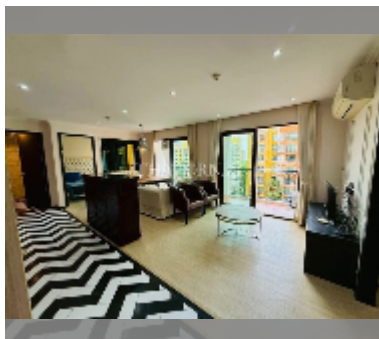

Condo for sale 2 bedroom 63 m² in Venetian Condo Resort, Pattaya

฿ 4,350,000

UNIT PARAMETERS:

UID	FS-242498
quota	foreign quota
type	2 bedroom
size	63m ²
floor	6
view	pool view

PROJECT PARAMETERS:

district	Na Jomtien
buildings	4
floors	8
built in	2015
maintenance	฿ 30,240/year

Health zone: gym, sauna, hamam.

Other: reception, clubhouse, meeting room, games room, kids playgarden, CCTV, security, room service.

[details](#)