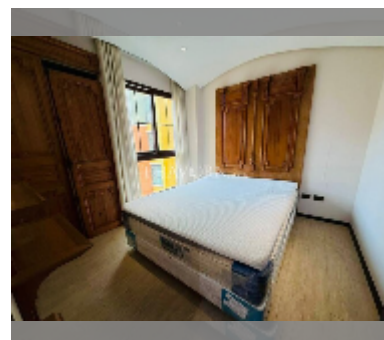

Condo for sale 2 bedroom 63 m² in Venetian Condo Resort, Pattaya

฿ 4,350,000

UNIT PARAMETERS:

UID	FS-242498
quota	foreign quota
type	2 bedroom
size	63m²
floor	6
view	pool view

PROJECT PARAMETERS:

district	Na Jomtien
buildings	4
floors	8
built in	2015
maintenance	฿ 30,240/year

FACILITIES:

General information: resort, meters to beach: 500, minutes to beach: 10, open parking.

Swimming pool: swimming pool, kids pool, water slides, waterfall, jacuzzi, pool bar .

Chill zone: chill zone, garden.

Health zone: gym, sauna, hamam.

Other: reception, clubhouse, meeting room, games room, kids playgarden, CCTV, security, room service.