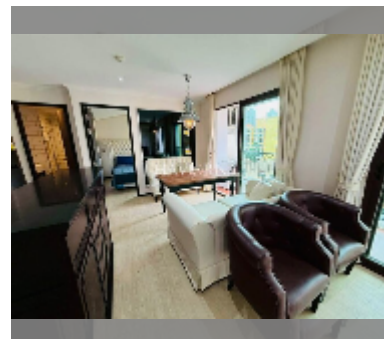

Condo for sale 2 bedroom 63 m² in Venetian Condo Resort, Pattaya

฿ 4,350,000

UNIT PARAMETERS:

UID	FS-242498
quota	foreign quota
type	2 bedroom
size	63m ²
floor	6
view	pool view

PROJECT PARAMETERS:

district	Na Jomtien
buildings	4
floors	8
built in	2015
maintenance	฿ 30,240/year

Health zone: gym, sauna, hamam.

Other: reception, clubhouse, meeting room, games room, kids playgarden, CCTV, security, room service.

[details](#)