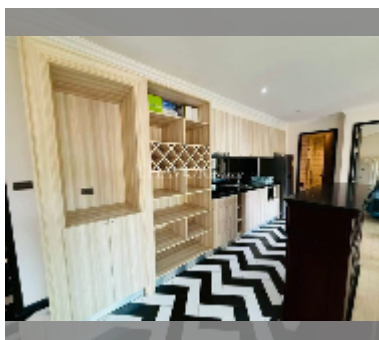

Condo for sale 2 bedroom 63 m² in Venetian Condo Resort, Pattaya

฿ 4,350,000

UNIT PARAMETERS:

UID	FS-242498
quota	foreign quota
type	2 bedroom
size	63m ²
floor	6
view	pool view

PROJECT PARAMETERS:

district	Na Jomtien
buildings	4
floors	8
built in	2015
maintenance	฿ 30,240/year

Health zone: gym, sauna, hamam.

Other: reception, clubhouse, meeting room, games room, kids playgarden, CCTV, security, room service.

[details](#)