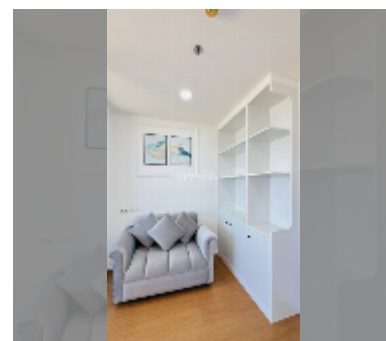

Condo for sale studio 23 m² in Lumpini Condo Town North Pattaya - Sukhumvit, Pattaya

฿ 1,290,000

UNIT PARAMETERS:

UID	FS-242495
quota	foreign quota
type	studio
size	23m²
floor	16
view	sea view

PROJECT PARAMETERS:

district	Wongamat
buildings	2
floors	32
built in	2013

FACILITIES:

General information: highrise, multy-level parking.

Swimming pool: swimming pool.

Chill zone: chill zone, garden.

Health zone: gym.

Other: reception, lobby, clubhouse, kids playgarden, CCTV, security, minimart.