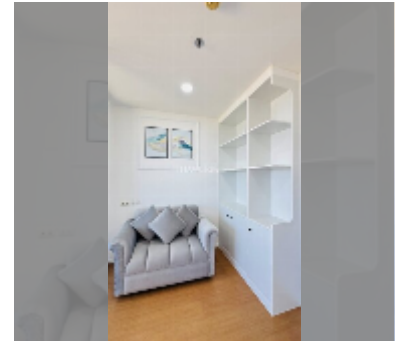

Condo for sale studio 23 m² in Lumpini Condo Town North Pattaya - Sukhumvit, Pattaya

฿ 1,290,000

UNIT PARAMETERS:

UID	FS-242495
quota	foreign quota
type	studio
size	23m²
floor	16
view	sea view

PROJECT PARAMETERS:

district	Wongamat
buildings	2
floors	32
built in	2013

FACILITIES:

General information: highrise, multy-level parking.

Swimming pool: swimming pool.

Chill zone: chill zone, garden.

Health zone: gym.

Other: reception, lobby, clubhouse, kids playgarden, CCTV, security, minimart.