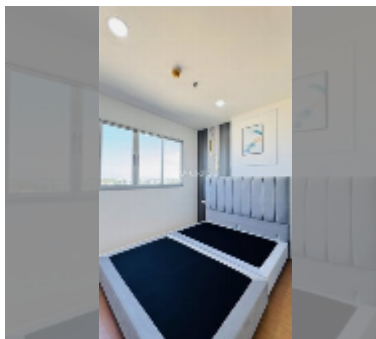

Condo for sale studio 23 m² in Lumpini Condo Town North Pattaya - Sukhumvit, Pattaya

฿ 1,290,000

UNIT PARAMETERS:

UID	FS-242495
quota	foreign quota
type	studio
size	23m²
floor	16
view	sea view

PROJECT PARAMETERS:

district	Wongamat
buildings	2
floors	32
built in	2013

FACILITIES:

General information: highrise, multy-level parking.

Swimming pool: swimming pool.

Chill zone: chill zone, garden.

Health zone: gym.

Other: reception, lobby, clubhouse, kids playgarden, CCTV, security, minimart.