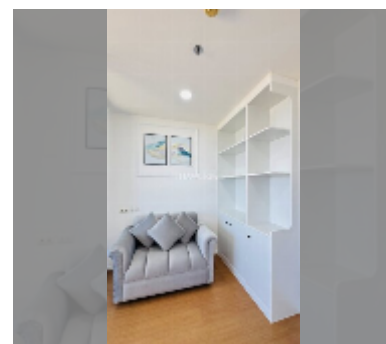

Condo for sale studio 23 m² in Lumpini Condo Town North Pattaya - Sukhumvit, Pattaya

฿ 1,290,000

UNIT PARAMETERS:

UID	FS-242494
quota	foreign quota
type	studio
size	23m²
floor	23
view	sea view

PROJECT PARAMETERS:

district	Wongamat
buildings	2
floors	32
built in	2013

FACILITIES:

General information: highrise, multy-level parking.

Swimming pool: swimming pool.

Chill zone: chill zone, garden.

Health zone: gym.

Other: reception, lobby, clubhouse, kids playgarden, CCTV, security, minimart.