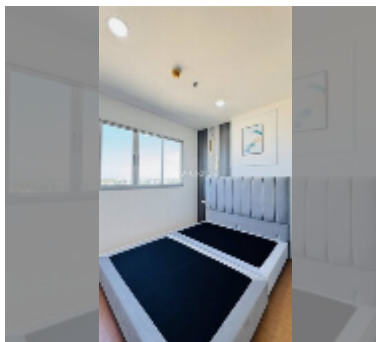

Condo for sale studio 23 m² in Lumpini Condo Town North Pattaya - Sukhumvit, Pattaya

฿ 1,290,000

UNIT PARAMETERS:

UID	FS-242494
quota	foreign quota
type	studio
size	23m ²
floor	23
view	sea view

PROJECT PARAMETERS:

district	Wongamat
buildings	2
floors	32
built in	2013

FACILITIES:

General information: highrise, multy-level parking.

Swimming pool: swimming pool.

Chill zone: chill zone, garden.

Health zone: gym.

Other: reception, lobby, clubhouse, kids playgarden, CCTV, security, minimart.