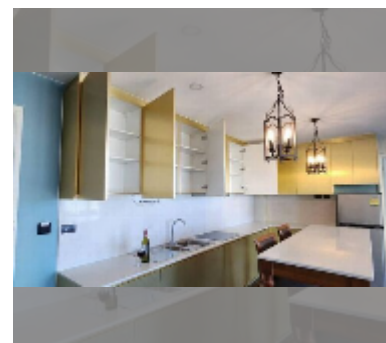

Condo for sale 2 bedroom 73 m² in Espana Condo Resort Pattaya, Pattaya

฿ 4,890,000

UNIT PARAMETERS:

UID	FS-242493
quota	thai quota
type	2 bedroom
size	73m²
floor	5
view	pool view
quality	good
equipment: furniture, air conditioner, refrigerator	

PROJECT PARAMETERS:

district	Jomtien
buildings	7
floors	8
built in	2018
maintenance	฿ 39,420/year

FACILITIES:

General information: resort, underground parking, open parking, covered parking.

Swimming pool: swimming pool, kids pool.

Chill zone: chill zone.

Health zone: gym, sauna.

Other: lobby, kids playgarden, CCTV, security, minimart.