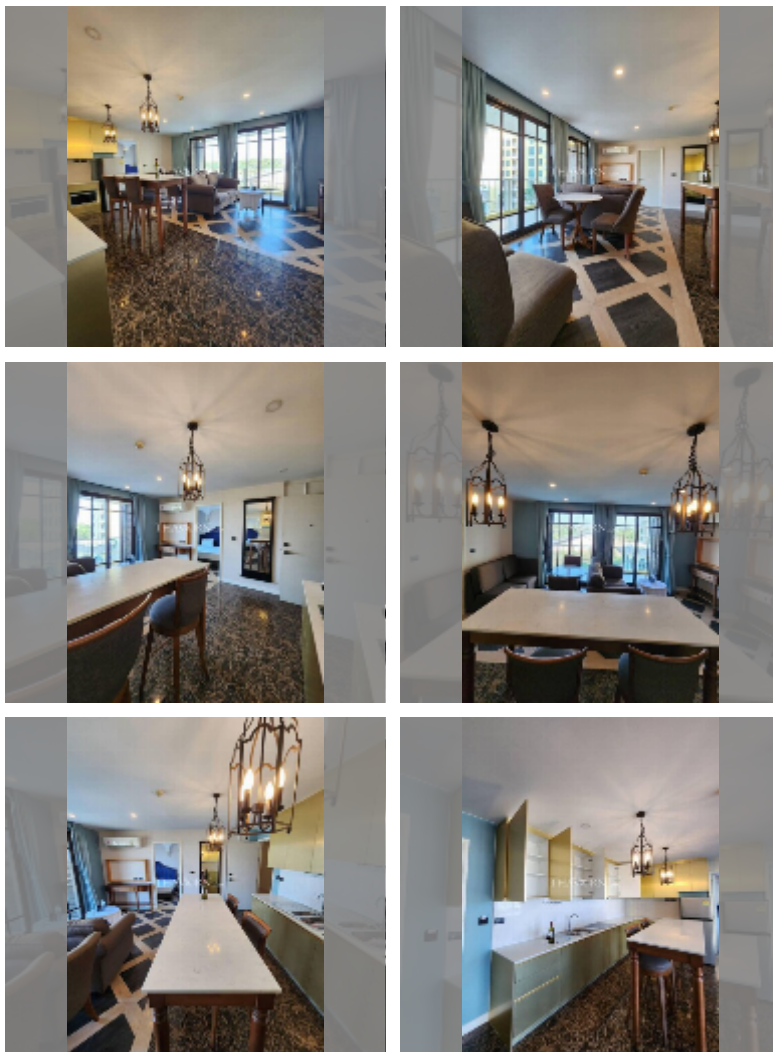

Condo for sale 2 bedroom 73 m² in Espana Condo Resort Pattaya, Pattaya

฿ 4,890,000

UNIT PARAMETERS:

UID	FS-242493
quota	thai quota
type	2 bedroom
size	73m²
floor	5
view	pool view
quality	good
equipment: furniture, air conditioner, refrigerator	

PROJECT PARAMETERS:

district	Jomtien
buildings	7
floors	8
built in	2018
maintenance	฿ 39,420/year

FACILITIES:

General information: resort, underground parking, open parking, covered parking.

Swimming pool: swimming pool, kids pool.

Chill zone: chill zone.

Health zone: gym, sauna.

Other: lobby, kids playgarden, CCTV, security, minimart.