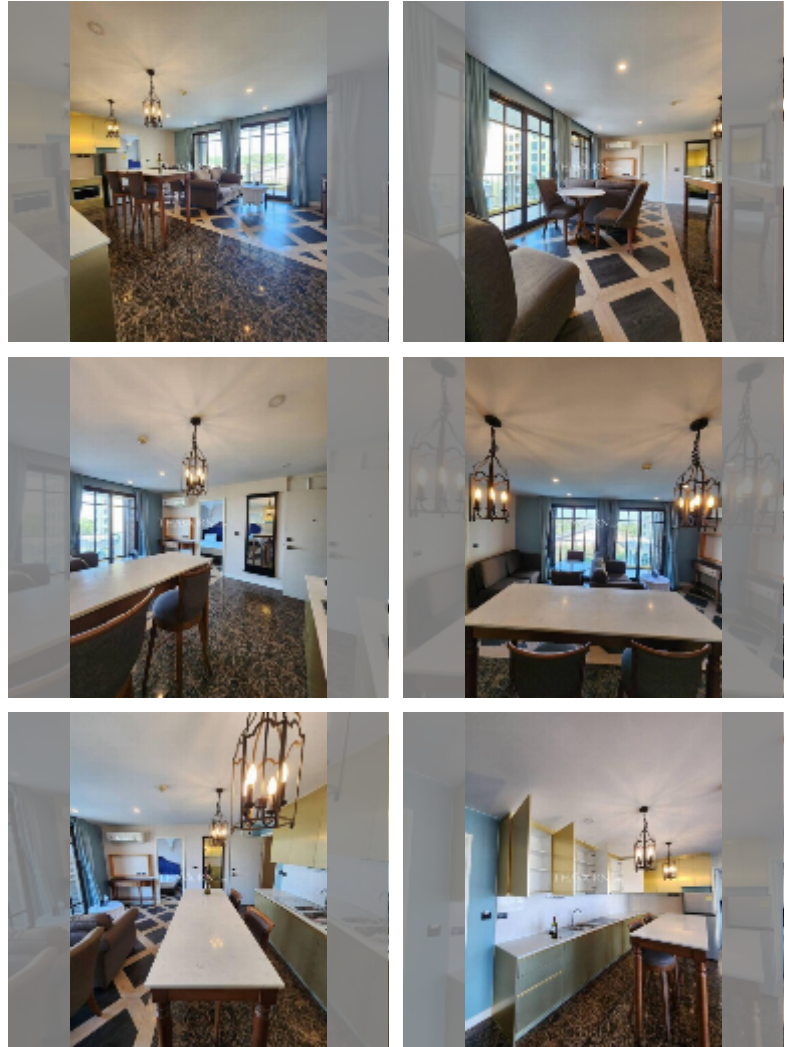

Condo for sale 2 bedroom 73 m² in Espana Condo Resort Pattaya, Pattaya

฿ 4,890,000

UNIT PARAMETERS:

UID	FS-242493
quota	thai quota
type	2 bedroom
size	73m²
floor	5
view	pool view
quality	good
equipment: furniture, air conditioner, refrigerator	

PROJECT PARAMETERS:

district	Jomtien
buildings	7
floors	8
built in	2018
maintenance	฿ 39,420/year

FACILITIES:

General information: resort, underground parking, open parking, covered parking.
Swimming pool: swimming pool, kids pool.
Chill zone: chill zone.
Health zone: gym, sauna.
Other: lobby, kids playgarden, CCTV, security, minimart.