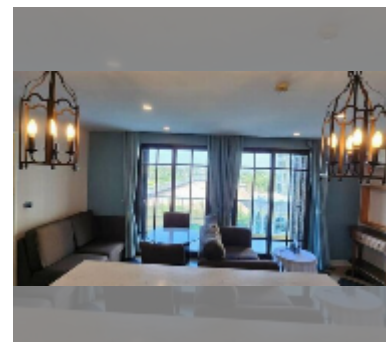

Condo for sale 2 bedroom 73 m² in Espana Condo Resort Pattaya, Pattaya

฿ 4,890,000

UNIT PARAMETERS:

UID	FS-242493
quota	thai quota
type	2 bedroom
size	73m²
floor	5
view	pool view
quality	good
equipment: furniture, air conditioner, refrigerator	

PROJECT PARAMETERS:

district	Jomtien
buildings	7
floors	8
built in	2018
maintenance	฿ 39,420/year

FACILITIES:

General information: resort, underground parking, open parking, covered parking.

Swimming pool: swimming pool, kids pool.

Chill zone: chill zone.

Health zone: gym, sauna.

Other: lobby, kids playgarden, CCTV, security, minimart.