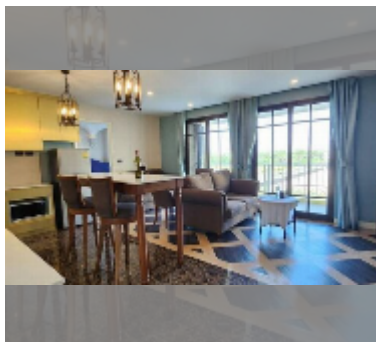

Condo for sale 2 bedroom 73 m² in Espana Condo Resort Pattaya, Pattaya

฿ 4,890,000

UNIT PARAMETERS:

UID	FS-242493
quota	thai quota
type	2 bedroom
size	73m²
floor	5
view	pool view
quality	good
equipment: furniture, air conditioner, refrigerator	

PROJECT PARAMETERS:

district	Jomtien
buildings	7
floors	8
built in	2018
maintenance	฿ 39,420/year

FACILITIES:

General information: resort, underground parking, open parking, covered parking.

Swimming pool: swimming pool, kids pool.

Chill zone: chill zone.

Health zone: gym, sauna.

Other: lobby, kids playgarden, CCTV, security, minimart.