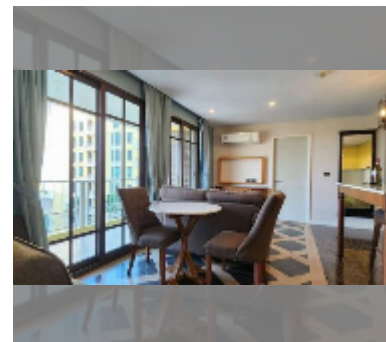

Condo for sale 2 bedroom 73 m² in Espana Condo Resort Pattaya, Pattaya

฿ 4,890,000

UNIT PARAMETERS:

UID	FS-242493
quota	thai quota
type	2 bedroom
size	73m²
floor	5
view	pool view
quality	good
equipment: furniture, air conditioner, refrigerator	

PROJECT PARAMETERS:

district	Jomtien
buildings	7
floors	8
built in	2018
maintenance	฿ 39,420/year

FACILITIES:

General information: resort, underground parking, open parking, covered parking.

Swimming pool: swimming pool, kids pool.

Chill zone: chill zone.

Health zone: gym, sauna.

Other: lobby, kids playgarden, CCTV, security, minimart.