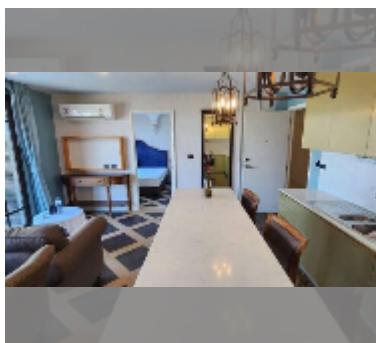

Condo for sale 2 bedroom 73 m² in Espana Condo Resort Pattaya, Pattaya

฿ 4,890,000

UNIT PARAMETERS:

UID	FS-242493
quota	thai quota
type	2 bedroom
size	73m²
floor	5
view	pool view
quality	good
equipment: furniture, air conditioner, refrigerator	

PROJECT PARAMETERS:

district	Jomtien
buildings	7
floors	8
built in	2018
maintenance	฿ 39,420/year

FACILITIES:

General information: resort, underground parking, open parking, covered parking.

Swimming pool: swimming pool, kids pool.

Chill zone: chill zone.

Health zone: gym, sauna.

Other: lobby, kids playgarden, CCTV, security, minimart.