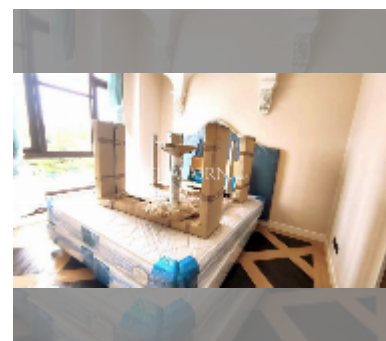

Condo for sale 1 bedroom 35 m² in Espana Condo Resort Pattaya, Pattaya

฿ 1,900,000

UNIT PARAMETERS:

UID	FS-242492
quota	foreign quota
type	1 bedroom
size	35m ²
floor	3
view	city view

PROJECT PARAMETERS:

district	Jomtien
buildings	7
floors	8
built in	2018
maintenance	฿ 18,900/year

FACILITIES:

General information: resort, underground parking, open parking, covered parking.
Swimming pool: swimming pool, kids pool.
Chill zone: chill zone.
Health zone: gym, sauna.
Other: lobby, kids playgarden, CCTV, security, minimart.