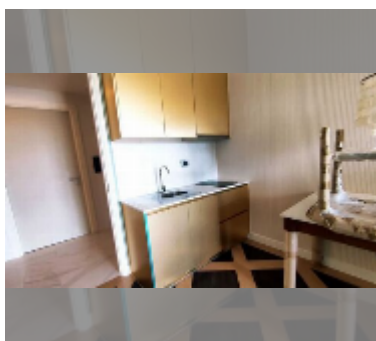

Condo for sale 1 bedroom 35 m² in Espana Condo Resort Pattaya, Pattaya

฿ 1,900,000

UNIT PARAMETERS:

UID	FS-242492
quota	foreign quota
type	1 bedroom
size	35m²
floor	3
view	city view

PROJECT PARAMETERS:

district	Jomtien
buildings	7
floors	8
built in	2018
maintenance	฿ 18,900/year

FACILITIES:

General information: resort, underground parking, open parking, covered parking.
Swimming pool: swimming pool, kids pool.
Chill zone: chill zone.
Health zone: gym, sauna.
Other: lobby, kids playgarden, CCTV, security, minimart.