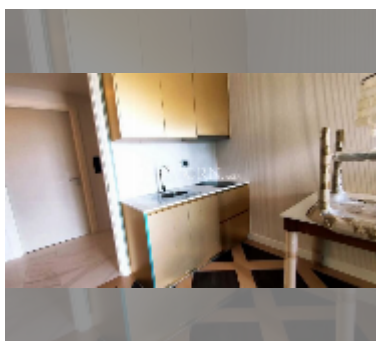

Condo for sale 1 bedroom 35 m² in Espana Condo Resort Pattaya, Pattaya

฿ 1,900,000

UNIT PARAMETERS:

UID	FS-242492
quota	foreign quota
type	1 bedroom
size	35m²
floor	3
view	city view

PROJECT PARAMETERS:

district	Jomtien
buildings	7
floors	8
built in	2018
maintenance	฿ 18,900/year

FACILITIES:

General information: resort, underground parking, open parking, covered parking.
Swimming pool: swimming pool, kids pool.
Chill zone: chill zone.
Health zone: gym, sauna.
Other: lobby, kids playgarden, CCTV, security, minimart.