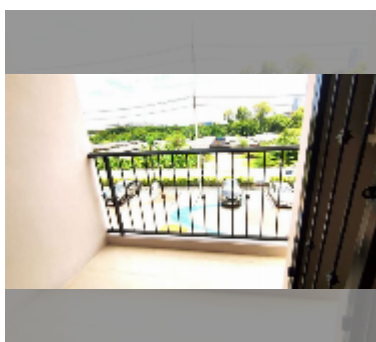

Condo for sale 1 bedroom 35 m² in Espana Condo Resort Pattaya, Pattaya

฿ 1,900,000

UNIT PARAMETERS:

UID	FS-242492
quota	foreign quota
type	1 bedroom
size	35m ²
floor	3
view	city view

PROJECT PARAMETERS:

district	Jomtien
buildings	7
floors	8
built in	2018
maintenance	฿ 18,900/year

FACILITIES:

General information: resort, underground parking, open parking, covered parking.
Swimming pool: swimming pool, kids pool.
Chill zone: chill zone.
Health zone: gym, sauna.
Other: lobby, kids playgarden, CCTV, security, minimart.