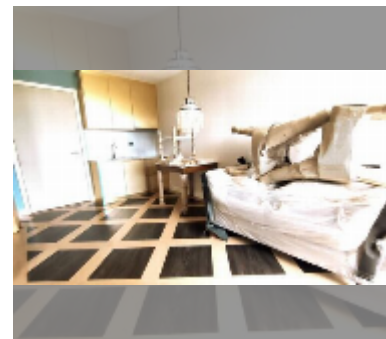

Condo for sale 1 bedroom 35 m² in Espana Condo Resort Pattaya, Pattaya

฿ 1,900,000

UNIT PARAMETERS:

UID	FS-242492
quota	foreign quota
type	1 bedroom
size	35m²
floor	3
view	city view

PROJECT PARAMETERS:

district	Jomtien
buildings	7
floors	8
built in	2018
maintenance	฿ 18,900/year

FACILITIES:

General information: resort, underground parking, open parking, covered parking.
Swimming pool: swimming pool, kids pool.
Chill zone: chill zone.
Health zone: gym, sauna.
Other: lobby, kids playgarden, CCTV, security, minimart.