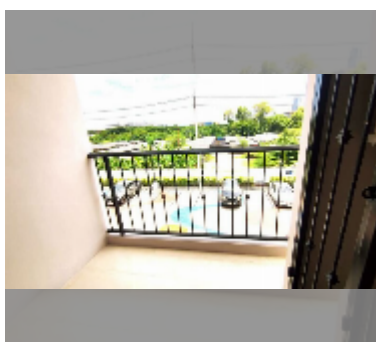

## Condo for sale 1 bedroom 35 m<sup>2</sup> in Espana Condo Resort Pattaya, Pattaya

**฿ 1,900,000**

**UNIT PARAMETERS:**

UID	FS-242492
quota	foreign quota
type	1 bedroom
size	35m <sup>2</sup>
floor	3
view	city view

**PROJECT PARAMETERS:**

district	Jomtien
buildings	7
floors	8
built in	2018
maintenance	฿ 18,900/year

**FACILITIES:**

**General information:** resort, underground parking, open parking, covered parking.  
**Swimming pool:** swimming pool, kids pool.  
**Chill zone:** chill zone.  
**Health zone:** gym, sauna.  
**Other:** lobby, kids playgarden, CCTV, security, minimart.