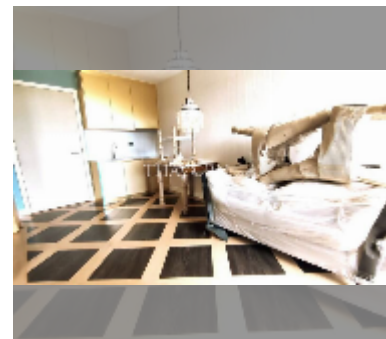

## Condo for sale 1 bedroom 35 m<sup>2</sup> in Espana Condo Resort Pattaya, Pattaya

**฿ 1,900,000**

**UNIT PARAMETERS:**

UID	FS-242492
quota	foreign quota
type	1 bedroom
size	35m <sup>2</sup>
floor	3
view	city view

**PROJECT PARAMETERS:**

district	Jomtien
buildings	7
floors	8
built in	2018
maintenance	฿ 18,900/year

**FACILITIES:**

**General information:** resort, underground parking, open parking, covered parking.  
**Swimming pool:** swimming pool, kids pool.  
**Chill zone:** chill zone.  
**Health zone:** gym, sauna.  
**Other:** lobby, kids playgarden, CCTV, security, minimart.