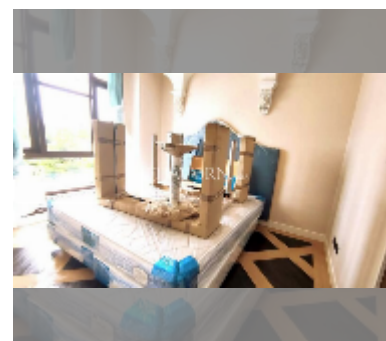

## Condo for sale 1 bedroom 35 m<sup>2</sup> in Espana Condo Resort Pattaya, Pattaya

**฿ 1,900,000**

**UNIT PARAMETERS:**

UID	FS-242492
quota	foreign quota
type	1 bedroom
size	35m <sup>2</sup>
floor	3
view	city view

**PROJECT PARAMETERS:**

district	Jomtien
buildings	7
floors	8
built in	2018
maintenance	฿ 18,900/year

**FACILITIES:**

**General information:** resort, underground parking, open parking, covered parking.  
**Swimming pool:** swimming pool, kids pool.  
**Chill zone:** chill zone.  
**Health zone:** gym, sauna.  
**Other:** lobby, kids playgarden, CCTV, security, minimart.