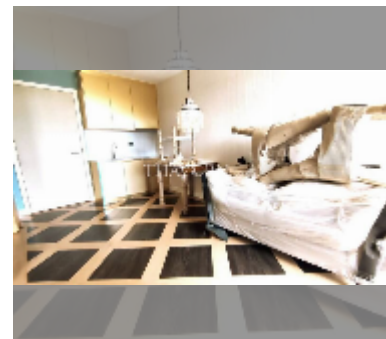

Condo for sale 1 bedroom 35 m² in Espana Condo Resort Pattaya, Pattaya

฿ 1,900,000

UNIT PARAMETERS:

UID	FS-242492
quota	foreign quota
type	1 bedroom
size	35m²
floor	3
view	city view

PROJECT PARAMETERS:

district	Jomtien
buildings	7
floors	8
built in	2018
maintenance	฿ 18,900/year

FACILITIES:

General information: resort, underground parking, open parking, covered parking.
Swimming pool: swimming pool, kids pool.
Chill zone: chill zone.
Health zone: gym, sauna.
Other: lobby, kids playgarden, CCTV, security, minimart.