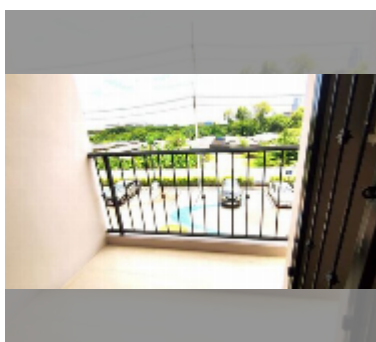

Condo for sale 1 bedroom 35 m² in Espana Condo Resort Pattaya, Pattaya

฿ 1,900,000

UNIT PARAMETERS:

UID	FS-242492
quota	foreign quota
type	1 bedroom
size	35m ²
floor	3
view	city view

PROJECT PARAMETERS:

district	Jomtien
buildings	7
floors	8
built in	2018
maintenance	฿ 18,900/year

FACILITIES:

General information: resort, underground parking, open parking, covered parking.
Swimming pool: swimming pool, kids pool.
Chill zone: chill zone.
Health zone: gym, sauna.
Other: lobby, kids playgarden, CCTV, security, minimart.