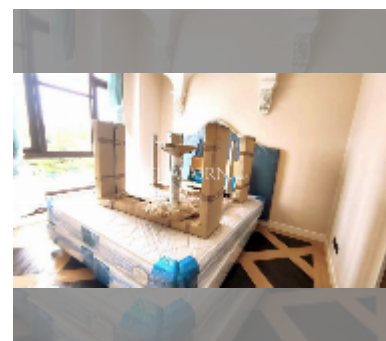

## Condo for sale 1 bedroom 35 m<sup>2</sup> in Espana Condo Resort Pattaya, Pattaya

**฿ 1,900,000**

### UNIT PARAMETERS:

UID	FS-242492
quota	foreign quota
type	1 bedroom
size	35m <sup>2</sup>
floor	3
view	city view