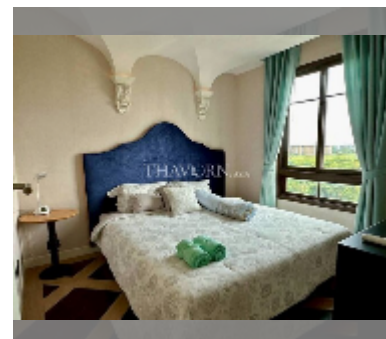

Condo for sale 1 bedroom 35 m² in Espana Condo Resort Pattaya, Pattaya

฿ 1,970,000

UNIT PARAMETERS:

UID	FS-242490
quota	foreign quota
type	1 bedroom
size	35m ²
floor	7
view	city view
quality	good
equipment: furniture, air conditioner, refrigerator	

PROJECT PARAMETERS:

district	Jomtien
buildings	7
floors	8
built in	2018
maintenance	฿ 18,900/year

FACILITIES:

General information: resort, underground parking, open parking, covered parking.
 Swimming pool: swimming pool, kids pool.
 Chill zone: chill zone.
 Health zone: gym, sauna.
 Other: lobby, kids playgarden, CCTV, security, minimart.