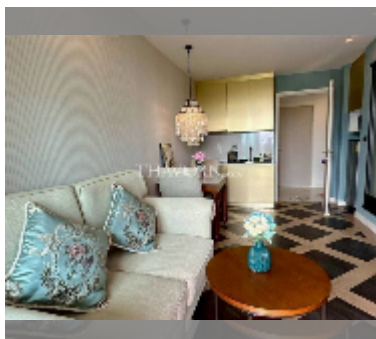

Condo for sale 1 bedroom 35 m² in Espana Condo Resort Pattaya, Pattaya

฿ 1,970,000

UNIT PARAMETERS:

UID	FS-242490
quota	foreign quota
type	1 bedroom
size	35m ²
floor	7
view	city view
quality	good
equipment: furniture, air conditioner, refrigerator	

PROJECT PARAMETERS:

district	Jomtien
buildings	7
floors	8
built in	2018
maintenance	฿ 18,900/year

FACILITIES:

General information: resort, underground parking, open parking, covered parking.
 Swimming pool: swimming pool, kids pool.
 Chill zone: chill zone.
 Health zone: gym, sauna.
 Other: lobby, kids playgarden, CCTV, security, minimart.