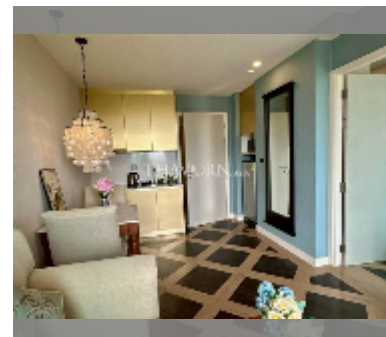

Condo for sale 1 bedroom 35 m² in Espana Condo Resort Pattaya, Pattaya

฿ 1,970,000

UNIT PARAMETERS:

UID	FS-242490
quota	foreign quota
type	1 bedroom
size	35m ²
floor	7
view	city view
quality	good
equipment: furniture, air conditioner, refrigerator	

PROJECT PARAMETERS:

district	Jomtien
buildings	7
floors	8
built in	2018
maintenance	฿ 18,900/year

FACILITIES:

General information: resort, underground parking, open parking, covered parking.
 Swimming pool: swimming pool, kids pool.
 Chill zone: chill zone.
 Health zone: gym, sauna.
 Other: lobby, kids playgarden, CCTV, security, minimart.