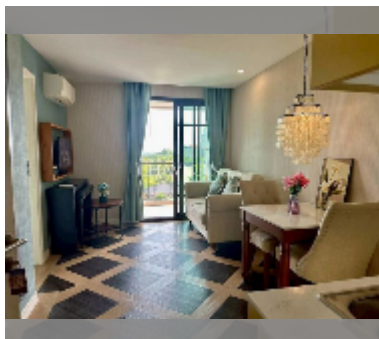

Condo for sale 1 bedroom 35 m² in Espana Condo Resort Pattaya, Pattaya

฿ 1,970,000

UNIT PARAMETERS:

UID	FS-242490
quota	foreign quota
type	1 bedroom
size	35m ²
floor	7
view	city view
quality	good
equipment: furniture, air conditioner, refrigerator	

PROJECT PARAMETERS:

district	Jomtien
buildings	7
floors	8
built in	2018
maintenance	฿ 18,900/year

FACILITIES:

General information: resort, underground parking, open parking, covered parking.
 Swimming pool: swimming pool, kids pool.
 Chill zone: chill zone.
 Health zone: gym, sauna.
 Other: lobby, kids playgarden, CCTV, security, minimart.