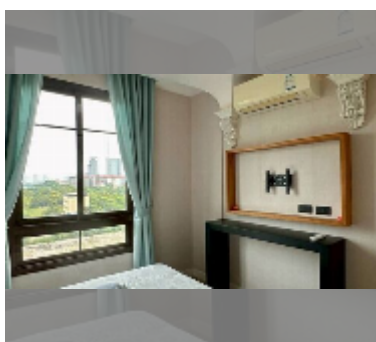

Condo for sale 1 bedroom 35 m² in Espana Condo Resort Pattaya, Pattaya

฿ 1,970,000

UNIT PARAMETERS:

UID	FS-242490
quota	foreign quota
type	1 bedroom
size	35m²
floor	7
view	city view
quality	good
equipment: furniture, air conditioner, refrigerator	

PROJECT PARAMETERS:

district	Jomtien
buildings	7
floors	8
built in	2018
maintenance	฿ 18,900/year

FACILITIES:

General information: resort, underground parking, open parking, covered parking.

Swimming pool: swimming pool, kids pool.

Chill zone: chill zone.

Health zone: gym, sauna.

Other: lobby, kids playgarden, CCTV, security, minimart.