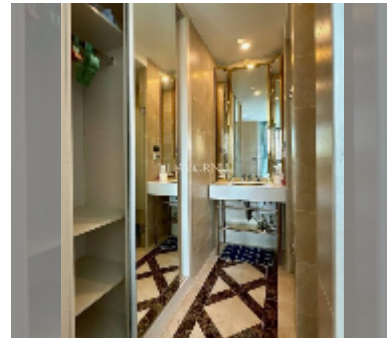

Condo for sale 1 bedroom 35 m² in Espana Condo Resort Pattaya, Pattaya

฿ 1,970,000

UNIT PARAMETERS:

UID	FS-242490
quota	foreign quota
type	1 bedroom
size	35m ²
floor	7
view	city view
quality	good
equipment: furniture, air conditioner, refrigerator	

PROJECT PARAMETERS:

district	Jomtien
buildings	7
floors	8
built in	2018
maintenance	฿ 18,900/year

FACILITIES:

General information: resort, underground parking, open parking, covered parking.
 Swimming pool: swimming pool, kids pool.
 Chill zone: chill zone.
 Health zone: gym, sauna.
 Other: lobby, kids playgarden, CCTV, security, minimart.