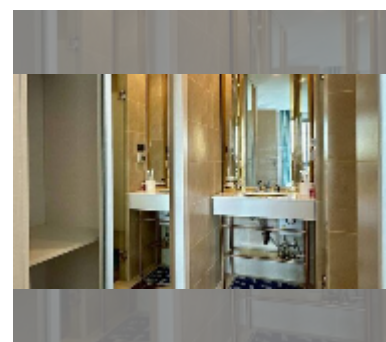

Condo for sale 1 bedroom 35 m² in Espana Condo Resort Pattaya, Pattaya

฿ 1,970,000

UNIT PARAMETERS:

UID	FS-242490
quota	foreign quota
type	1 bedroom
size	35m²
floor	7
view	city view
quality	good
equipment: furniture, air conditioner, refrigerator	

PROJECT PARAMETERS:

district	Jomtien
buildings	7
floors	8
built in	2018
maintenance	฿ 18,900/year

FACILITIES:

General information: resort, underground parking, open parking, covered parking.

Swimming pool: swimming pool, kids pool.

Chill zone: chill zone.

Health zone: gym, sauna.

Other: lobby, kids playgarden, CCTV, security, minimart.