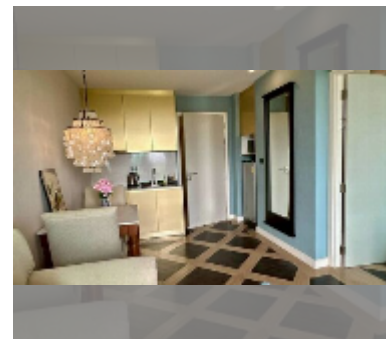

Condo for sale 1 bedroom 35 m² in Espana Condo Resort Pattaya, Pattaya

฿ 1,970,000

UNIT PARAMETERS:

UID	FS-242490
quota	foreign quota
type	1 bedroom
size	35m²
floor	7
view	city view
quality	good
equipment: furniture, air conditioner, refrigerator	

PROJECT PARAMETERS:

district	Jomtien
buildings	7
floors	8
built in	2018
maintenance	฿ 18,900/year

FACILITIES:

General information: resort, underground parking, open parking, covered parking.

Swimming pool: swimming pool, kids pool.

Chill zone: chill zone.

Health zone: gym, sauna.

Other: lobby, kids playgarden, CCTV, security, minimart.