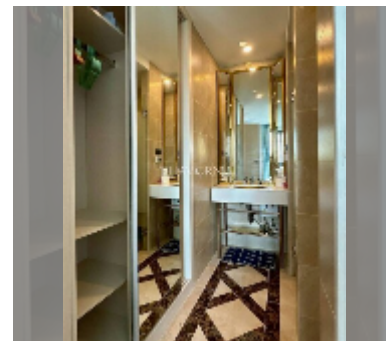

Condo for sale 1 bedroom 35 m² in Espana Condo Resort Pattaya, Pattaya

฿ 1,970,000

UNIT PARAMETERS:

UID	FS-242490
quota	foreign quota
type	1 bedroom
size	35m ²
floor	7
view	city view
quality	good
equipment: furniture, air conditioner, refrigerator	

PROJECT PARAMETERS:

district	Jomtien
buildings	7
floors	8
built in	2018
maintenance	฿ 18,900/year

FACILITIES:

General information: resort, underground parking, open parking, covered parking.
 Swimming pool: swimming pool, kids pool.
 Chill zone: chill zone.
 Health zone: gym, sauna.
 Other: lobby, kids playgarden, CCTV, security, minimart.