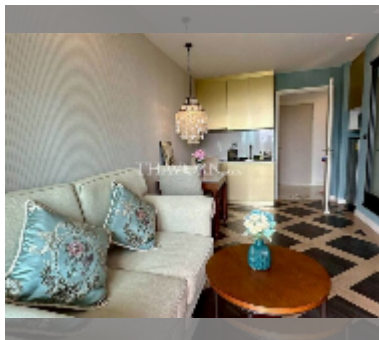

Condo for sale 1 bedroom 35 m² in Espana Condo Resort Pattaya, Pattaya

฿ 1,970,000

UNIT PARAMETERS:

UID	FS-242490
quota	foreign quota
type	1 bedroom
size	35m ²
floor	7
view	city view
quality	good
equipment: furniture, air conditioner, refrigerator	

PROJECT PARAMETERS:

district	Jomtien
buildings	7
floors	8
built in	2018
maintenance	฿ 18,900/year

FACILITIES:

General information: resort, underground parking, open parking, covered parking.
 Swimming pool: swimming pool, kids pool.
 Chill zone: chill zone.
 Health zone: gym, sauna.
 Other: lobby, kids playgarden, CCTV, security, minimart.