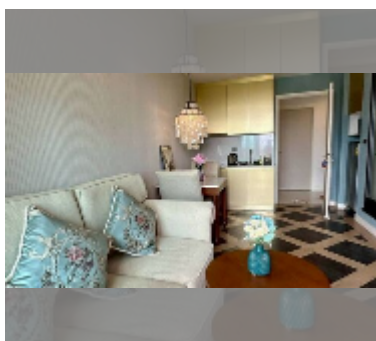

Condo for sale 1 bedroom 35 m² in Espana Condo Resort Pattaya, Pattaya

฿ 1,970,000

UNIT PARAMETERS:

UID	FS-242490
quota	foreign quota
type	1 bedroom
size	35m²
floor	7
view	city view
quality	good
equipment: furniture, air conditioner, refrigerator	

PROJECT PARAMETERS:

district	Jomtien
buildings	7
floors	8
built in	2018
maintenance	฿ 18,900/year

FACILITIES:

General information: resort, underground parking, open parking, covered parking.

Swimming pool: swimming pool, kids pool.

Chill zone: chill zone.

Health zone: gym, sauna.

Other: lobby, kids playgarden, CCTV, security, minimart.