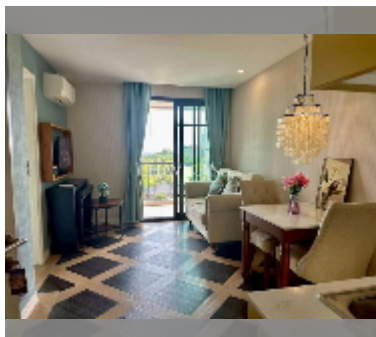

Condo for sale 1 bedroom 35 m² in Espana Condo Resort Pattaya, Pattaya

฿ 1,970,000

UNIT PARAMETERS:

UID	FS-242490
quota	foreign quota
type	1 bedroom
size	35m ²
floor	7
view	city view
quality	good
equipment: furniture, air conditioner, refrigerator	

PROJECT PARAMETERS:

district	Jomtien
buildings	7
floors	8
built in	2018
maintenance	฿ 18,900/year

FACILITIES:

General information: resort, underground parking, open parking, covered parking.
 Swimming pool: swimming pool, kids pool.
 Chill zone: chill zone.
 Health zone: gym, sauna.
 Other: lobby, kids playgarden, CCTV, security, minimart.