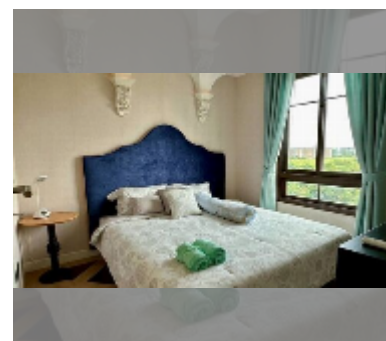

Condo for sale 1 bedroom 35 m² in Espana Condo Resort Pattaya, Pattaya

฿ 1,970,000

UNIT PARAMETERS:

UID	FS-242490
quota	foreign quota
type	1 bedroom
size	35m²
floor	7
view	city view
quality	good
equipment: furniture, air conditioner, refrigerator	

PROJECT PARAMETERS:

district	Jomtien
buildings	7
floors	8
built in	2018
maintenance	฿ 18,900/year

FACILITIES:

General information: resort, underground parking, open parking, covered parking.

Swimming pool: swimming pool, kids pool.

Chill zone: chill zone.

Health zone: gym, sauna.

Other: lobby, kids playgarden, CCTV, security, minimart.