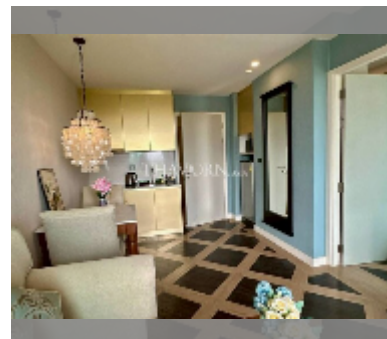

Condo for sale 1 bedroom 35 m² in Espana Condo Resort Pattaya, Pattaya

฿ 1,970,000

UNIT PARAMETERS:

UID	FS-242490
quota	foreign quota
type	1 bedroom
size	35m ²
floor	7
view	city view
quality	good
equipment: furniture, air conditioner, refrigerator	

PROJECT PARAMETERS:

district	Jomtien
buildings	7
floors	8
built in	2018
maintenance	฿ 18,900/year

FACILITIES:

General information: resort, underground parking, open parking, covered parking.
 Swimming pool: swimming pool, kids pool.
 Chill zone: chill zone.
 Health zone: gym, sauna.
 Other: lobby, kids playgarden, CCTV, security, minimart.