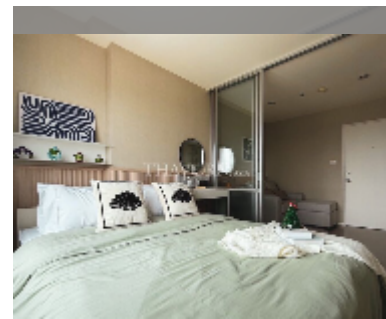

Condo for sale 1 bedroom 26.4 m² in Lumpini Seaview Jomtien, Pattaya

฿ 1,850,000

UNIT PARAMETERS:

UID	FS-242488
quota	foreign quota
type	1 bedroom
size	26.4m²
floor	16
view	sea view
quality	excellent
equipment: furniture, air conditioner, television, refrigerator	

PROJECT PARAMETERS:

district	Jomtien
buildings	2
floors	30
built in	2014

FACILITIES:

- General information: highrise, meters to beach: 400, multy-level parking.
- Swimming pool: swimming pool.
- Chill zone: chill zone, garden.
- Health zone: gym.
- Other: kids playgarden, CCTV, security.