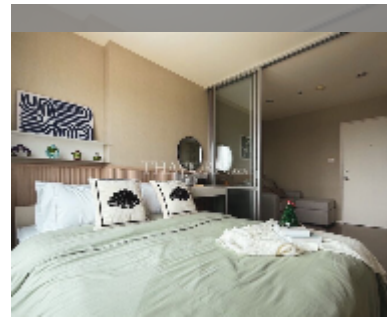

Condo for sale 1 bedroom 26.4 m² in Lumpini Seaview Jomtien, Pattaya

฿ 1,850,000

UNIT PARAMETERS:

UID	FS-242488
quota	foreign quota
type	1 bedroom
size	26.4m²
floor	16
view	sea view
quality	excellent
equipment: furniture, air conditioner, television, refrigerator	

PROJECT PARAMETERS:

district	Jomtien
buildings	2
floors	30
built in	2014

FACILITIES:

- General information: highrise, meters to beach: 400, multy-level parking.
- Swimming pool: swimming pool.
- Chill zone: chill zone, garden.
- Health zone: gym.
- Other: kids playgarden, CCTV, security.