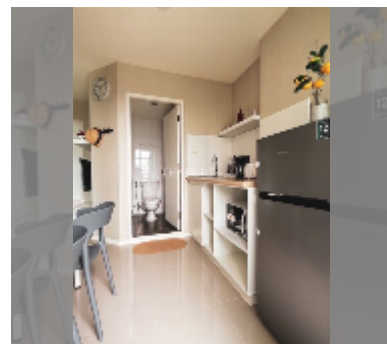

Condo for sale 1 bedroom 26.4 m² in Lumpini Seaview Jomtien, Pattaya

฿ 1,850,000

UNIT PARAMETERS:

UID	FS-242488
quota	foreign quota
type	1 bedroom
size	26.4m²
floor	16
view	sea view
quality	excellent
equipment: furniture, air conditioner, television, refrigerator	

PROJECT PARAMETERS:

district	Jomtien
buildings	2
floors	30
built in	2014

FACILITIES:

- General information: highrise, meters to beach: 400, multy-level parking.
- Swimming pool: swimming pool.
- Chill zone: chill zone, garden.
- Health zone: gym.
- Other: kids playgarden, CCTV, security.