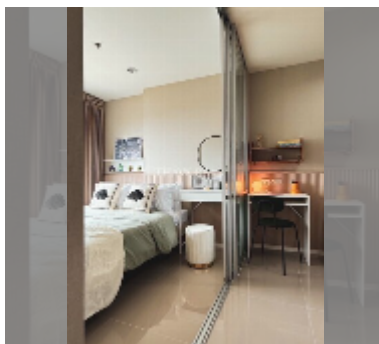

Condo for sale 1 bedroom 26.4 m² in Lumpini Seaview Jomtien, Pattaya

฿ 1,850,000

UNIT PARAMETERS:

UID	FS-242488
quota	foreign quota
type	1 bedroom
size	26.4m²
floor	16
view	sea view
quality	excellent
equipment: furniture, air conditioner, television, refrigerator	

PROJECT PARAMETERS:

district	Jomtien
buildings	2
floors	30
built in	2014

FACILITIES:

- General information: highrise, meters to beach: 400, multy-level parking.
- Swimming pool: swimming pool.
- Chill zone: chill zone, garden.
- Health zone: gym.
- Other: kids playgarden, CCTV, security.