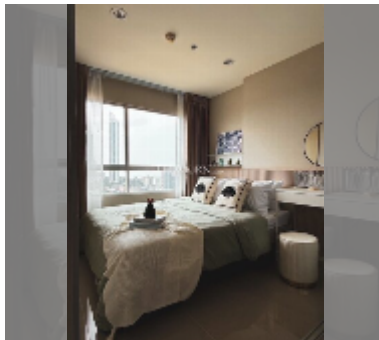

## Condo for sale 1 bedroom 26.4 m<sup>2</sup> in Lumpini Seaview Jomtien, Pattaya

**฿ 1,850,000**

**UNIT PARAMETERS:**

UID	FS-242488
quota	foreign quota
type	1 bedroom
size	26.4m <sup>2</sup>
floor	16
view	sea view
quality	excellent
equipment: furniture, air conditioner, television, refrigerator	

**PROJECT PARAMETERS:**

district	Jomtien
buildings	2
floors	30
built in	2014

**FACILITIES:**

- General information: highrise, meters to beach: 400, multy-level parking.
- Swimming pool: swimming pool.
- Chill zone: chill zone, garden.
- Health zone: gym.
- Other: kids playgarden, CCTV, security.