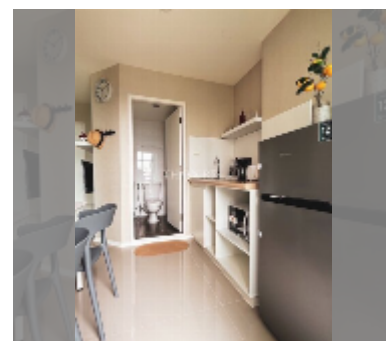

Condo for sale 1 bedroom 26.4 m² in Lumpini Seaview Jomtien, Pattaya

฿ 1,850,000

UNIT PARAMETERS:

UID	FS-242488
quota	foreign quota
type	1 bedroom
size	26.4m²
floor	16
view	sea view
quality	excellent
equipment: furniture, air conditioner, television, refrigerator	

PROJECT PARAMETERS:

district	Jomtien
buildings	2
floors	30
built in	2014

FACILITIES:

- General information: highrise, meters to beach: 400, multy-level parking.
- Swimming pool: swimming pool.
- Chill zone: chill zone, garden.
- Health zone: gym.
- Other: kids playgarden, CCTV, security.