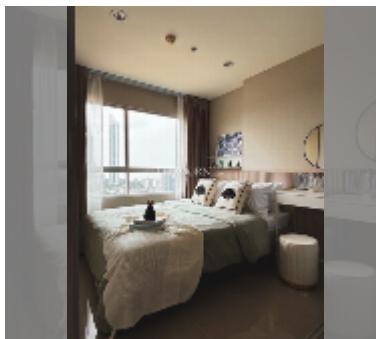

Condo for sale 1 bedroom 26.4 m² in Lumpini Seaview Jomtien, Pattaya

฿ 1,850,000

UNIT PARAMETERS:

UID	FS-242488
quota	foreign quota
type	1 bedroom
size	26.4m ²
floor	16
view	sea view
quality	excellent
equipment: furniture, air conditioner, television, refrigerator	

PROJECT PARAMETERS:

district	Jomtien
buildings	2
floors	30
built in	2014

FACILITIES:

- General information: highrise, meters to beach: 400, multy-level parking.
- Swimming pool: swimming pool.
- Chill zone: chill zone, garden.
- Health zone: gym.
- Other: kids playgarden, CCTV, security.