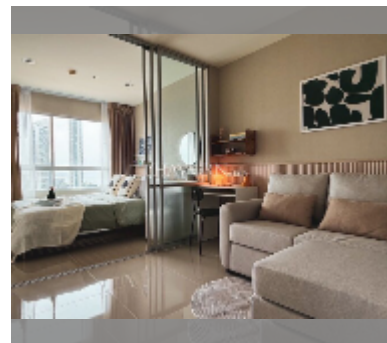

## Condo for sale 1 bedroom 26.4 m<sup>2</sup> in Lumpini Seaview Jomtien, Pattaya

**฿ 1,850,000**

**UNIT PARAMETERS:**

UID	FS-242488
quota	foreign quota
type	1 bedroom
size	26.4m <sup>2</sup>
floor	16
view	sea view
quality	excellent
equipment: furniture, air conditioner, television, refrigerator	

**PROJECT PARAMETERS:**

district	Jomtien
buildings	2
floors	30
built in	2014

**FACILITIES:**

- General information: highrise, meters to beach: 400, multy-level parking.
- Swimming pool: swimming pool.
- Chill zone: chill zone, garden.
- Health zone: gym.
- Other: kids playgarden, CCTV, security.