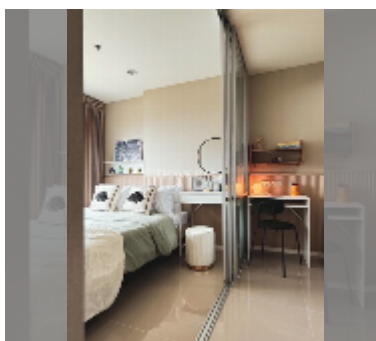

Condo for sale 1 bedroom 26.4 m² in Lumpini Seaview Jomtien, Pattaya

฿ 1,850,000

UNIT PARAMETERS:

UID	FS-242488
quota	foreign quota
type	1 bedroom
size	26.4m ²
floor	16
view	sea view
quality	excellent
equipment: furniture, air conditioner, television, refrigerator	

PROJECT PARAMETERS:

district	Jomtien
buildings	2
floors	30
built in	2014

FACILITIES:

- General information: highrise, meters to beach: 400, multy-level parking.
- Swimming pool: swimming pool.
- Chill zone: chill zone, garden.
- Health zone: gym.
- Other: kids playgarden, CCTV, security.