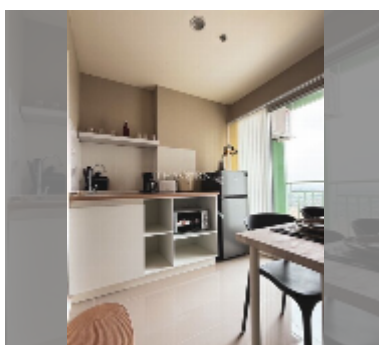

Condo for sale 1 bedroom 26.4 m² in Lumpini Seaview Jomtien, Pattaya

฿ 1,850,000

UNIT PARAMETERS:

UID	FS-242488
quota	foreign quota
type	1 bedroom
size	26.4m²
floor	16
view	sea view
quality	excellent
equipment: furniture, air conditioner, television, refrigerator	

PROJECT PARAMETERS:

district	Jomtien
buildings	2
floors	30
built in	2014

FACILITIES:

- General information: highrise, meters to beach: 400, multy-level parking.
- Swimming pool: swimming pool.
- Chill zone: chill zone, garden.
- Health zone: gym.
- Other: kids playgarden, CCTV, security.