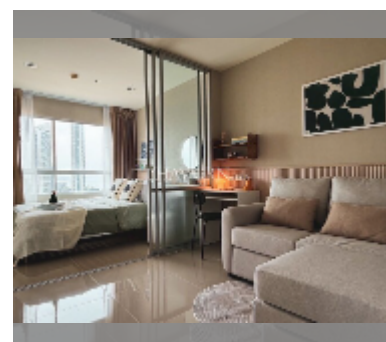

Condo for sale 1 bedroom 26.4 m² in Lumpini Seaview Jomtien, Pattaya

฿ 1,850,000

UNIT PARAMETERS:

UID	FS-242488
quota	foreign quota
type	1 bedroom
size	26.4m ²
floor	16
view	sea view
quality	excellent
equipment: furniture, air conditioner, television, refrigerator	

PROJECT PARAMETERS:

district	Jomtien
buildings	2
floors	30
built in	2014

FACILITIES:

- General information: highrise, meters to beach: 400, multy-level parking.
- Swimming pool: swimming pool.
- Chill zone: chill zone, garden.
- Health zone: gym.
- Other: kids playgarden, CCTV, security.