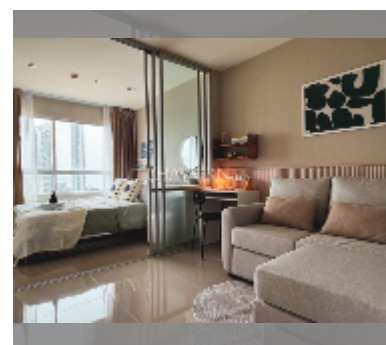

Condo for sale 1 bedroom 26.4 m² in Lumpini Seaview Jomtien, Pattaya

฿ 1,850,000

UNIT PARAMETERS:

UID	FS-242488
quota	foreign quota
type	1 bedroom
size	26.4m²
floor	16
view	sea view
quality	excellent
equipment: furniture, air conditioner, television, refrigerator	

PROJECT PARAMETERS:

district	Jomtien
buildings	2
floors	30
built in	2014

FACILITIES:

- General information: highrise, meters to beach: 400, multy-level parking.
- Swimming pool: swimming pool.
- Chill zone: chill zone, garden.
- Health zone: gym.
- Other: kids playgarden, CCTV, security.