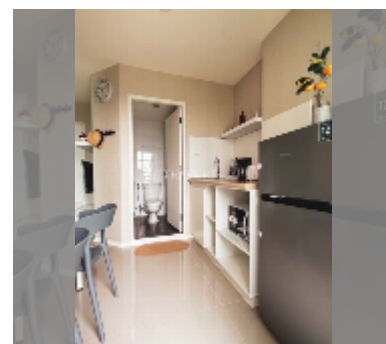

Condo for sale 1 bedroom 26.4 m² in Lumpini Seaview Jomtien, Pattaya

฿ 1,850,000

UNIT PARAMETERS:

UID	FS-242488
quota	foreign quota
type	1 bedroom
size	26.4m²
floor	16
view	sea view
quality	excellent
equipment: furniture, air conditioner, television, refrigerator	

PROJECT PARAMETERS:

district	Jomtien
buildings	2
floors	30
built in	2014

FACILITIES:

- General information: highrise, meters to beach: 400, multy-level parking.
- Swimming pool: swimming pool.
- Chill zone: chill zone, garden.
- Health zone: gym.
- Other: kids playgarden, CCTV, security.