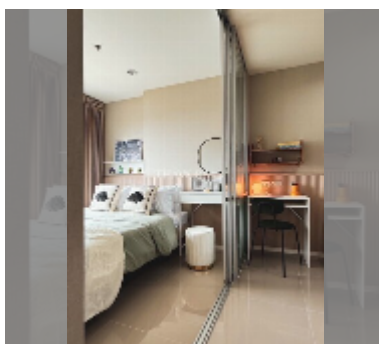

Condo for sale 1 bedroom 26.4 m² in Lumpini Seaview Jomtien, Pattaya

฿ 1,850,000

UNIT PARAMETERS:

UID	FS-242488
quota	foreign quota
type	1 bedroom
size	26.4m²
floor	16
view	sea view
quality	excellent
equipment: furniture, air conditioner, television, refrigerator	

PROJECT PARAMETERS:

district	Jomtien
buildings	2
floors	30
built in	2014

FACILITIES:

- General information: highrise, meters to beach: 400, multy-level parking.
- Swimming pool: swimming pool.
- Chill zone: chill zone, garden.
- Health zone: gym.
- Other: kids playgarden, CCTV, security.