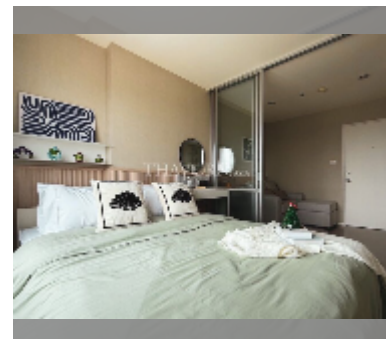

Condo for sale 1 bedroom 26.4 m² in Lumpini Seaview Jomtien, Pattaya

฿ 1,850,000

UNIT PARAMETERS:

UID	FS-242488
quota	foreign quota
type	1 bedroom
size	26.4m²
floor	16
view	sea view
quality	excellent
equipment: furniture, air conditioner, television, refrigerator	

PROJECT PARAMETERS:

district	Jomtien
buildings	2
floors	30
built in	2014

FACILITIES:

- General information: highrise, meters to beach: 400, multy-level parking.
- Swimming pool: swimming pool.
- Chill zone: chill zone, garden.
- Health zone: gym.
- Other: kids playgarden, CCTV, security.