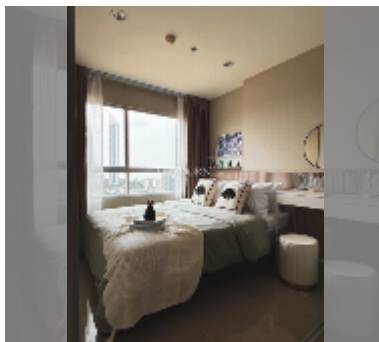

Condo for sale 1 bedroom 26.4 m² in Lumpini Seaview Jomtien, Pattaya

฿ 1,850,000

UNIT PARAMETERS:

UID	FS-242488
quota	foreign quota
type	1 bedroom
size	26.4m²
floor	16
view	sea view
quality	excellent
equipment: furniture, air conditioner, television, refrigerator	

PROJECT PARAMETERS:

district	Jomtien
buildings	2
floors	30
built in	2014

FACILITIES:

- General information: highrise, meters to beach: 400, multy-level parking.
- Swimming pool: swimming pool.
- Chill zone: chill zone, garden.
- Health zone: gym.
- Other: kids playgarden, CCTV, security.