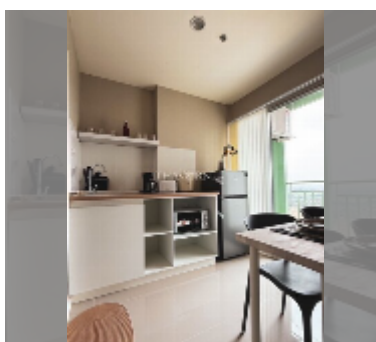

Condo for sale 1 bedroom 26.4 m² in Lumpini Seaview Jomtien, Pattaya

฿ 1,850,000

UNIT PARAMETERS:

UID	FS-242488
quota	foreign quota
type	1 bedroom
size	26.4m²
floor	16
view	sea view
quality	excellent
equipment: furniture, air conditioner, television, refrigerator	

PROJECT PARAMETERS:

district	Jomtien
buildings	2
floors	30
built in	2014

FACILITIES:

- General information: highrise, meters to beach: 400, multy-level parking.
- Swimming pool: swimming pool.
- Chill zone: chill zone, garden.
- Health zone: gym.
- Other: kids playgarden, CCTV, security.