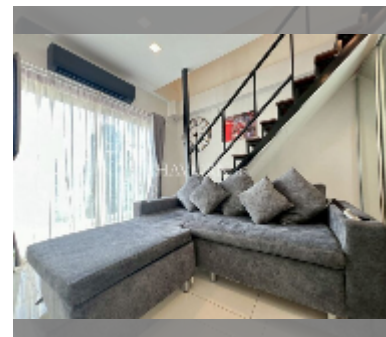

Condo for sale 2 bedroom 52 m² in Laguna Beach Resort 2, Pattaya

฿ 2,190,000

UNIT PARAMETERS:

UID	FS-242486
quota	thai quota
type	2 bedroom
size	52m²
floor	3
view	city view
quality	good
equipment: furniture, air conditioner, television, washing-machine, refrigerator	

PROJECT PARAMETERS:

district	Jomtien
buildings	4
floors	8
built in	2016

FACILITIES:

General information: resort, meters to beach: 700, minutes to beach: 10, underground parking.

Swimming pool: swimming pool, kids pool, water slides, waterfall, jacuzzi, pool bar .

Chill zone: chill zone, garden.

Health zone: gym, sauna, massage.

Other: reception, lobby, clubhouse, kids playgarden, CCTV, security, minimart, laundry.