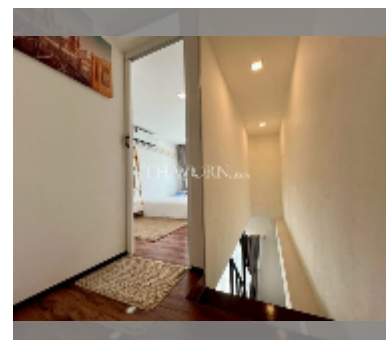

Condo for sale 2 bedroom 52 m² in Laguna Beach Resort 2, Pattaya

฿ 2,190,000

UNIT PARAMETERS:

UID	FS-242486
quota	thai quota
type	2 bedroom
size	52m²
floor	3
view	city view
quality	good
equipment: furniture, air conditioner, television, washing-machine, refrigerator	

PROJECT PARAMETERS:

district	Jomtien
buildings	4
floors	8
built in	2016

FACILITIES:

General information: resort, meters to beach: 700, minutes to beach: 10, underground parking.

Swimming pool: swimming pool, kids pool, water slides, waterfall, jacuzzi, pool bar .

Chill zone: chill zone, garden.

Health zone: gym, sauna, massage.

Other: reception, lobby, clubhouse, kids playgarden, CCTV, security, minimart, laundry.