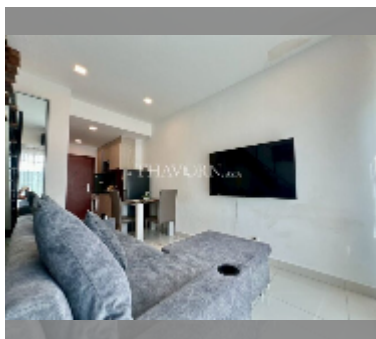

Condo for sale 2 bedroom 52 m² in Laguna Beach Resort 2, Pattaya

฿ 2,190,000

UNIT PARAMETERS:

UID	FS-242486
quota	thai quota
type	2 bedroom
size	52m²
floor	3
view	city view
quality	good
equipment: furniture, air conditioner, television, washing-machine, refrigerator	

PROJECT PARAMETERS:

district	Jomtien
buildings	4
floors	8
built in	2016

FACILITIES:

General information: resort, meters to beach: 700, minutes to beach: 10, underground parking.

Swimming pool: swimming pool, kids pool, water slides, waterfall, jacuzzi, pool bar .

Chill zone: chill zone, garden.

Health zone: gym, sauna, massage.

Other: reception, lobby, clubhouse, kids playgarden, CCTV, security, minimart, laundry.