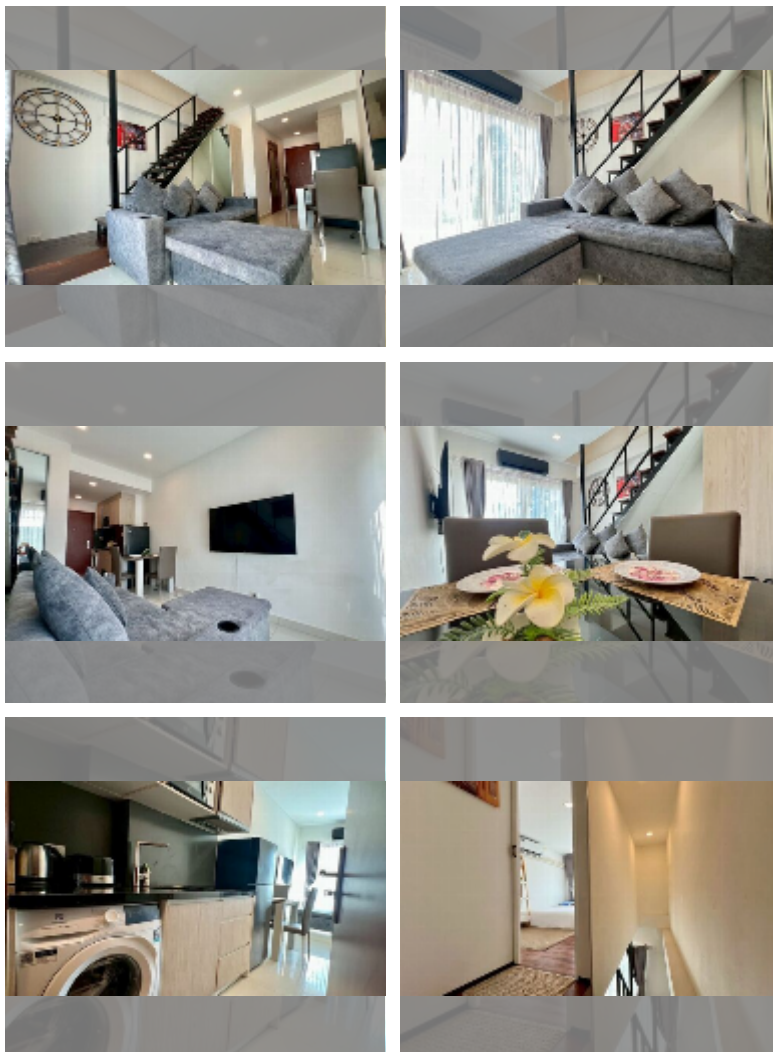

Condo for sale 2 bedroom 52 m² in Laguna Beach Resort 2, Pattaya

฿ 2,190,000

UNIT PARAMETERS:

UID	FS-242486
quota	thai quota
type	2 bedroom
size	52m²
floor	3
view	city view
quality	good
equipment: furniture, air conditioner, television, washing-machine, refrigerator	

PROJECT PARAMETERS:

district	Jomtien
buildings	4
floors	8
built in	2016
maintenance	฿ 21,840/year

FACILITIES:

General information: resort, meters to beach: 700, minutes to beach: 10, underground parking.

Swimming pool: swimming pool, kids pool, water slides, waterfall, jacuzzi, pool bar .

Chill zone: chill zone, garden.

Health zone: gym, sauna, massage.

Other: reception, lobby, clubhouse, kids playgarden, CCTV, security, minimart, laundry.