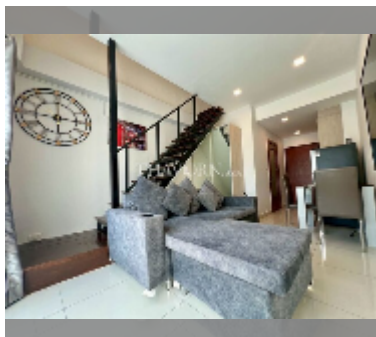

Condo for sale 2 bedroom 52 m² in Laguna Beach Resort 2, Pattaya

฿ 2,190,000

UNIT PARAMETERS:

UID	FS-242486
quota	thai quota
type	2 bedroom
size	52m²
floor	3
view	city view
quality	good
equipment: furniture, air conditioner, television, washing-machine, refrigerator	

PROJECT PARAMETERS:

district	Jomtien
buildings	4
floors	8
built in	2016

FACILITIES:

General information: resort, meters to beach: 700, minutes to beach: 10, underground parking.

Swimming pool: swimming pool, kids pool, water slides, waterfall, jacuzzi, pool bar .

Chill zone: chill zone, garden.

Health zone: gym, sauna, massage.

Other: reception, lobby, clubhouse, kids playgarden, CCTV, security, minimart, laundry.