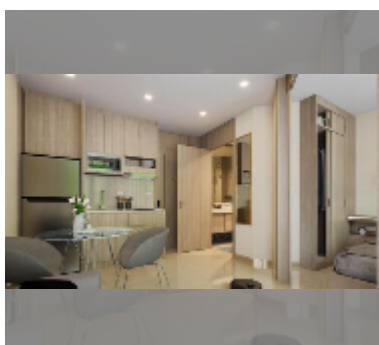

Condo for sale 1 bedroom 25 m² in Harmonia City Garden, Pattaya

฿ 2,250,000

UNIT PARAMETERS:

UID	FS-242485
quota	foreign quota
type	1 bedroom
size	25m ²
floor	5
view	city view
quality	excellent
equipment: furniture, household appliances, air conditioner, refrigerator	

Health zone: gym, sauna, steam, yoga room, SPA.

Other: reception, kids playgarden, CCTV, security.

[details](#)