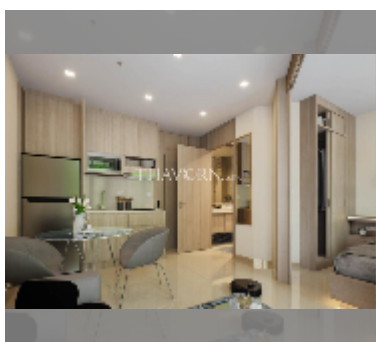

Condo for sale 1 bedroom 25 m² in Harmonia City Garden, Pattaya

฿ 2,250,000

UNIT PARAMETERS:

UID	FS-242485
quota	foreign quota
type	1 bedroom
size	25m ²
floor	5
view	city view
quality	excellent
equipment: furniture, household appliances, air conditioner, refrigerator	

PROJECT PARAMETERS:

district	Thappraya
buildings	4
floors	8
built in	2028

FACILITIES:

General information: boutique, underground parking.

Swimming pool: swimming pool, rooftop pool, jacuzzi.

Chill zone: chill zone, garden.

Health zone: gym, sauna, steam, yoga room, SPA.

Other: reception, kids playgarden, CCTV, security.

[details](#)