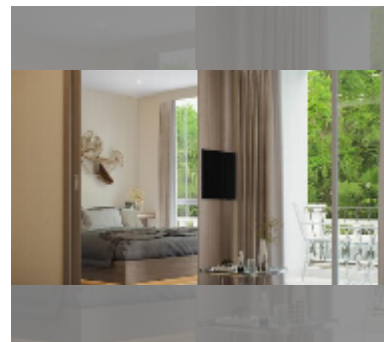

Condo for sale 1 bedroom 25 m² in Harmonia City Garden, Pattaya

฿ 2,250,000

UNIT PARAMETERS:

UID	FS-242485
quota	foreign quota
type	1 bedroom
size	25m ²
floor	5
view	city view
quality	excellent
equipment: furniture, household appliances, air conditioner, refrigerator	

Health zone: gym, sauna, steam, yoga room, SPA.

Other: reception, kids playgarden, CCTV, security.

[details](#)