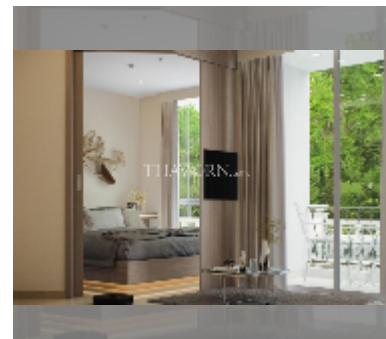

Condo for sale 1 bedroom 25 m² in Harmonia City Garden, Pattaya

฿ 2,250,000

UNIT PARAMETERS:

UID	FS-242485
quota	foreign quota
type	1 bedroom
size	25m²
floor	5
view	city view
quality	excellent
equipment: furniture, household appliances, air conditioner, refrigerator	

PROJECT PARAMETERS:

district	Thappraya
buildings	4
floors	8
built in	2028

FACILITIES:

General information: boutique, underground parking.

Swimming pool: swimming pool, rooftop pool, jacuzzi.

Chill zone: chill zone, garden.

Health zone: gym, sauna, steam, yoga room, SPA.

Other: reception, kids playgarden, CCTV, security.