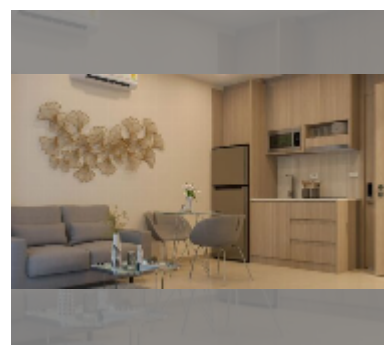

Condo for sale 1 bedroom 25 m² in Harmonia City Garden, Pattaya

฿ 2,250,000

UNIT PARAMETERS:

UID	FS-242485
quota	foreign quota
type	1 bedroom
size	25m ²
floor	5
view	city view
quality	excellent
equipment: furniture, household appliances, air conditioner, refrigerator	

Health zone: gym, sauna, steam, yoga room, SPA.

Other: reception, kids playgarden, CCTV, security.

[details](#)