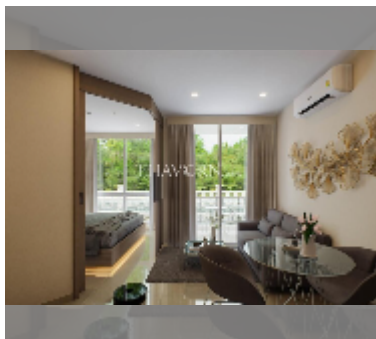

Condo for sale 1 bedroom 25 m² in Harmonia City Garden, Pattaya

฿ 2,250,000

UNIT PARAMETERS:

UID	FS-242485
quota	foreign quota
type	1 bedroom
size	25m²
floor	5
view	city view
quality	excellent
equipment: furniture, household appliances, air conditioner, refrigerator	

PROJECT PARAMETERS:

district	Thappraya
buildings	4
floors	8
built in	2028

FACILITIES:

General information: boutique, underground parking.

Swimming pool: swimming pool, rooftop pool, jacuzzi.

Chill zone: chill zone, garden.

Health zone: gym, sauna, steam, yoga room, SPA.

Other: reception, kids playgarden, CCTV, security.