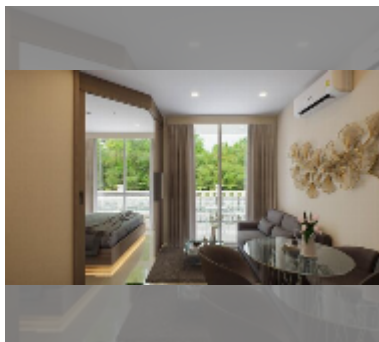

Condo for sale 1 bedroom 25 m² in Harmonia City Garden, Pattaya

฿ 2,250,000

UNIT PARAMETERS:

UID	FS-242485
quota	foreign quota
type	1 bedroom
size	25m ²
floor	5
view	city view
quality	excellent
equipment: furniture, household appliances, air conditioner, refrigerator	

Health zone: gym, sauna, steam, yoga room, SPA.

Other: reception, kids playgarden, CCTV, security.

[details](#)