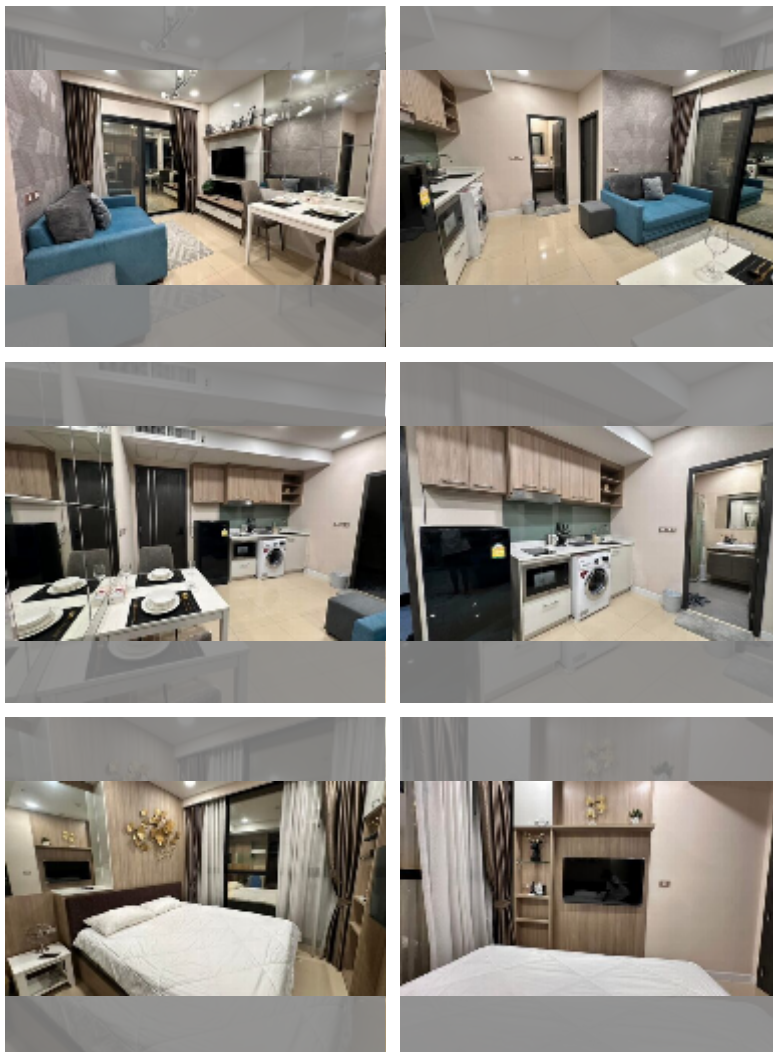

Condo for sale 1 bedroom 35 m² in Dusit Grand Condo View, Pattaya

฿ 2,700,000

UNIT PARAMETERS:

UID	FS-242484
quota	thai quota
type	1 bedroom
size	35m²
floor	31
view	sea view
quality	good
equipment: furniture, air conditioner, television, washing-machine, refrigerator	

PROJECT PARAMETERS:

district	Jomtien
buildings	1
floors	36
built in	2016
maintenance	฿ 16,800/year

FACILITIES:

General information: highrise, meters to beach: 300, underground parking, open parking.

Swimming pool: swimming pool, kids pool, waterfall, jacuzzi.

Health zone: gym.

Other: reception, CCTV, security, minimart, laundry.