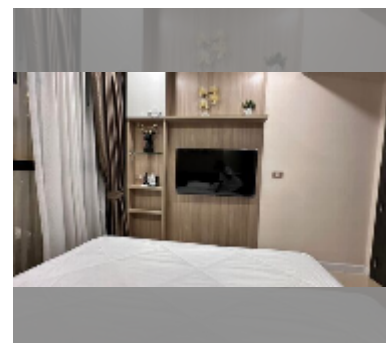

Condo for sale 1 bedroom 35 m² in Dusit Grand Condo View, Pattaya

฿ 2,700,000

UNIT PARAMETERS:

UID	FS-242484
quota	thai quota
type	1 bedroom
size	35m²
floor	31
view	sea view
quality	good
equipment: furniture, air conditioner, television, washing-machine, refrigerator	

PROJECT PARAMETERS:

district	Jomtien
buildings	1
floors	36
built in	2016
maintenance	฿ 16,800/year

FACILITIES:

General information: highrise, meters to beach: 300, underground parking, open parking.

Swimming pool: swimming pool, kids pool, waterfall, jacuzzi.

Health zone: gym.

Other: reception, CCTV, security, minimart, laundry.