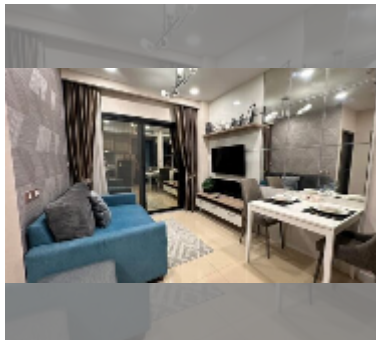

Condo for sale 1 bedroom 35 m² in Dusit Grand Condo View, Pattaya

฿ 2,700,000

UNIT PARAMETERS:

UID	FS-242484
quota	thai quota
type	1 bedroom
size	35m²
floor	31
view	sea view
quality	good
equipment: furniture, air conditioner, television, washing-machine, refrigerator	

PROJECT PARAMETERS:

district	Jomtien
buildings	1
floors	36
built in	2016
maintenance	฿ 16,800/year

FACILITIES:

General information: highrise, meters to beach: 300, underground parking, open parking.

Swimming pool: swimming pool, kids pool, waterfall, jacuzzi.

Health zone: gym.

Other: reception, CCTV, security, minimart, laundry.