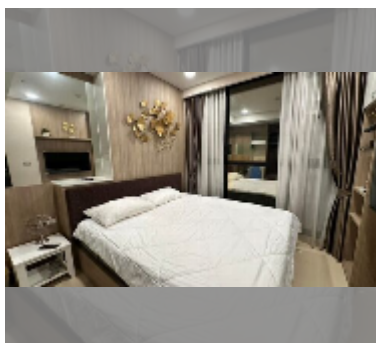

Condo for sale 1 bedroom 35 m² in Dusit Grand Condo View, Pattaya

฿ 2,700,000

UNIT PARAMETERS:

UID	FS-242484
quota	thai quota
type	1 bedroom
size	35m²
floor	31
view	sea view
quality	good
equipment: furniture, air conditioner, television, washing-machine, refrigerator	

PROJECT PARAMETERS:

district	Jomtien
buildings	1
floors	36
built in	2016
maintenance	฿ 16,800/year

FACILITIES:

General information: highrise, meters to beach: 300, underground parking, open parking.

Swimming pool: swimming pool, kids pool, waterfall, jacuzzi.

Health zone: gym.

Other: reception, CCTV, security, minimart, laundry.