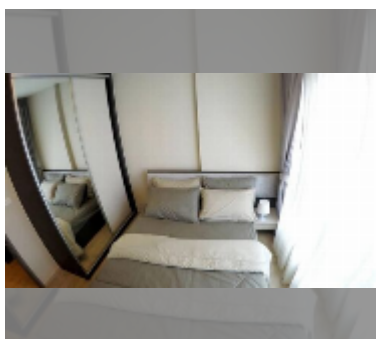

Condo for sale 1 bedroom 29.91 m² in The Base Central Pattaya, Pattaya

฿ 2,990,000

UNIT PARAMETERS:

UID	FS-242479
quota	thai quota
type	1 bedroom
size	29.91m²
floor	9
view	pool view
quality	good
equipment: furniture, air conditioner, refrigerator	
online viewing	yes

PROJECT PARAMETERS:

district	Central Pattaya
buildings	3
floors	32
built in	2016

FACILITIES:

General information: highrise, meters to beach: 100, minutes to beach: 5, covered parking.

Swimming pool: swimming pool, rooftop pool.

Chill zone: garden, rooftop chillout, barbeque areas.

Health zone: gym.

Other: lobby, CCTV, security.