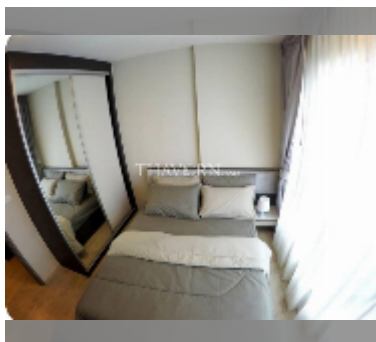

Condo for sale 1 bedroom 29.91 m² in The Base Central Pattaya, Pattaya

฿ 2,990,000

UNIT PARAMETERS:

UID	FS-242479
quota	thai quota
type	1 bedroom
size	29.91m²
floor	9
view	pool view
quality	good
equipment: furniture, air conditioner, refrigerator	
online viewing	yes

PROJECT PARAMETERS:

district	Central Pattaya
buildings	3
floors	32
built in	2016

FACILITIES:

General information: highrise, meters to beach: 100, minutes to beach: 5, covered parking.

Swimming pool: swimming pool, rooftop pool.

Chill zone: garden, rooftop chillout, barbeque areas.

Health zone: gym.

Other: lobby, CCTV, security.