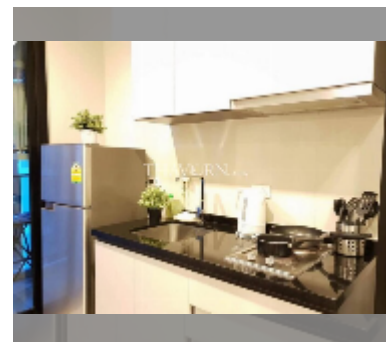

Condo for sale 1 bedroom 29.91 m² in The Base Central Pattaya, Pattaya

฿ 2,990,000

UNIT PARAMETERS:

UID	FS-242479
quota	thai quota
type	1 bedroom
size	29.91m²
floor	9
view	pool view
quality	good
equipment: furniture, air conditioner, refrigerator	
online viewing	yes

PROJECT PARAMETERS:

district	Central Pattaya
buildings	3
floors	32
built in	2016

FACILITIES:

General information: highrise, meters to beach: 100, minutes to beach: 5, covered parking.

Swimming pool: swimming pool, rooftop pool.

Chill zone: garden, rooftop chillout, barbeque areas.

Health zone: gym.

Other: lobby, CCTV, security.