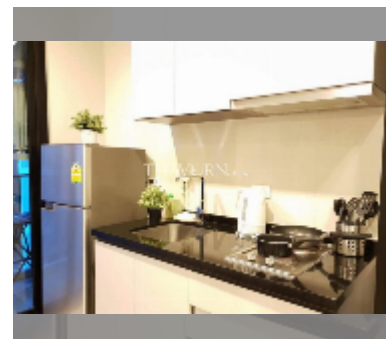

Condo for sale 1 bedroom 29.91 m² in The Base Central Pattaya, Pattaya

฿ 2,990,000

UNIT PARAMETERS:

| | |
|---|---------------------|
| UID | FS-242479 |
| quota | thai quota |
| type | 1 bedroom |
| size | 29.91m ² |
| floor | 9 |
| view | pool view |
| quality | good |
| equipment: furniture, air conditioner, refrigerator | |
| online viewing | yes |

Swimming pool: swimming pool, rooftop pool.

Chill zone: garden, rooftop chillout, barbeque areas.

Health zone: gym.

Other: lobby, CCTV, security.

[details](#)