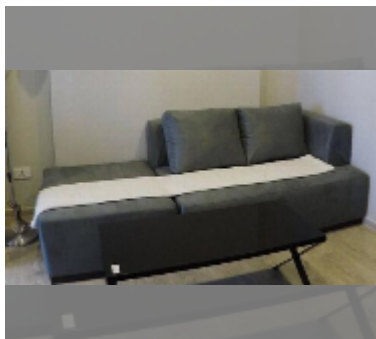

Condo for sale 1 bedroom 29.91 m² in The Base Central Pattaya, Pattaya

฿ 2,990,000

UNIT PARAMETERS:

UID	FS-242479
quota	thai quota
type	1 bedroom
size	29.91m²
floor	9
view	pool view
quality	good
equipment: furniture, air conditioner, refrigerator	
online viewing	yes

PROJECT PARAMETERS:

district	Central Pattaya
buildings	3
floors	32
built in	2016

FACILITIES:

General information: highrise, meters to beach: 100, minutes to beach: 5, covered parking.

Swimming pool: swimming pool, rooftop pool.

Chill zone: garden, rooftop chillout, barbeque areas.

Health zone: gym.

Other: lobby, CCTV, security.