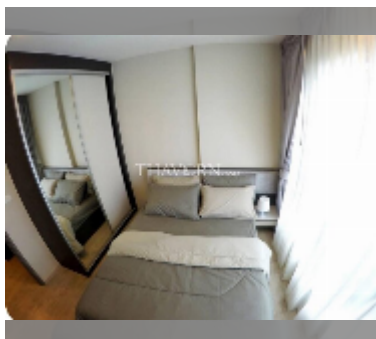

Condo for sale 1 bedroom 29.91 m² in The Base Central Pattaya, Pattaya

฿ 2,990,000

UNIT PARAMETERS:

UID	FS-242479
quota	thai quota
type	1 bedroom
size	29.91m²
floor	9
view	pool view
quality	good
equipment: furniture, air conditioner, refrigerator	
online viewing	yes

PROJECT PARAMETERS:

district	Central Pattaya
buildings	3
floors	32
built in	2016

FACILITIES:

General information: highrise, meters to beach: 100, minutes to beach: 5, covered parking.

Swimming pool: swimming pool, rooftop pool.

Chill zone: garden, rooftop chillout, barbeque areas.

Health zone: gym.

Other: lobby, CCTV, security.