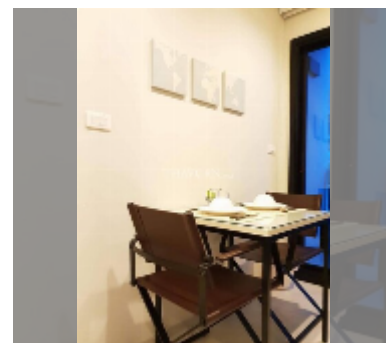

Condo for sale 1 bedroom 29.91 m² in The Base Central Pattaya, Pattaya

฿ 2,990,000

UNIT PARAMETERS:

UID	FS-242479
quota	thai quota
type	1 bedroom
size	29.91m²
floor	9
view	pool view
quality	good
equipment: furniture, air conditioner, refrigerator	
online viewing	yes

PROJECT PARAMETERS:

district	Central Pattaya
buildings	3
floors	32
built in	2016

FACILITIES:

General information: highrise, meters to beach: 100, minutes to beach: 5, covered parking.

Swimming pool: swimming pool, rooftop pool.

Chill zone: garden, rooftop chillout, barbeque areas.

Health zone: gym.

Other: lobby, CCTV, security.