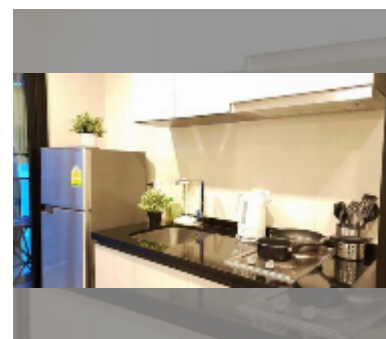

Condo for sale 1 bedroom 29.91 m² in The Base Central Pattaya, Pattaya

฿ 2,990,000

UNIT PARAMETERS:

UID	FS-242479
quota	thai quota
type	1 bedroom
size	29.91m²
floor	9
view	pool view
quality	good
equipment: furniture, air conditioner, refrigerator	
online viewing	yes

PROJECT PARAMETERS:

district	Central Pattaya
buildings	3
floors	32
built in	2016

FACILITIES:

General information: highrise, meters to beach: 100, minutes to beach: 5, covered parking.

Swimming pool: swimming pool, rooftop pool.

Chill zone: garden, rooftop chillout, barbeque areas.

Health zone: gym.

Other: lobby, CCTV, security.