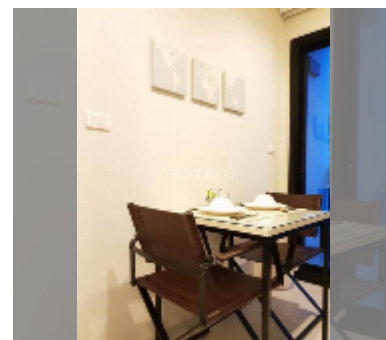

Condo for sale 1 bedroom 29.91 m² in The Base Central Pattaya, Pattaya

฿ 2,990,000

UNIT PARAMETERS:

UID	FS-242479
quota	thai quota
type	1 bedroom
size	29.91m²
floor	9
view	pool view
quality	good
equipment: furniture, air conditioner, refrigerator	
online viewing	yes

PROJECT PARAMETERS:

district	Central Pattaya
buildings	3
floors	32
built in	2016

FACILITIES:

General information: highrise, meters to beach: 100, minutes to beach: 5, covered parking.

Swimming pool: swimming pool, rooftop pool.

Chill zone: garden, rooftop chillout, barbeque areas.

Health zone: gym.

Other: lobby, CCTV, security.