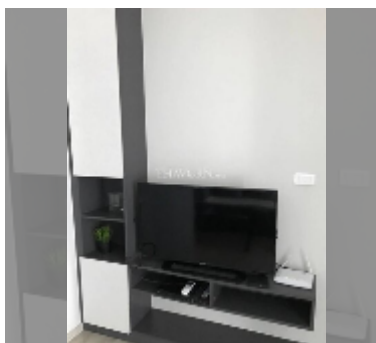

Condo for sale 1 bedroom 29.91 m² in The Base Central Pattaya, Pattaya

฿ 2,990,000

UNIT PARAMETERS:

UID	FS-242479
quota	thai quota
type	1 bedroom
size	29.91m²
floor	9
view	pool view
quality	good
equipment: furniture, air conditioner, refrigerator	
online viewing	yes

PROJECT PARAMETERS:

district	Central Pattaya
buildings	3
floors	32
built in	2016

FACILITIES:

General information: highrise, meters to beach: 100, minutes to beach: 5, covered parking.

Swimming pool: swimming pool, rooftop pool.

Chill zone: garden, rooftop chillout, barbeque areas.

Health zone: gym.

Other: lobby, CCTV, security.