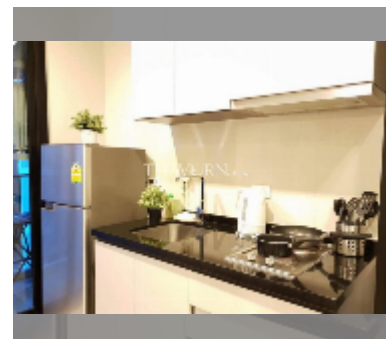

Condo for sale 1 bedroom 29.91 m² in The Base Central Pattaya, Pattaya

฿ 2,990,000

UNIT PARAMETERS:

UID	FS-242479
quota	thai quota
type	1 bedroom
size	29.91m²
floor	9
view	pool view
quality	good
equipment: furniture, air conditioner, refrigerator	
online viewing	yes

PROJECT PARAMETERS:

district	Central Pattaya
buildings	3
floors	32
built in	2016

FACILITIES:

General information: highrise, meters to beach: 100, minutes to beach: 5, covered parking.

Swimming pool: swimming pool, rooftop pool.

Chill zone: garden, rooftop chillout, barbeque areas.

Health zone: gym.

Other: lobby, CCTV, security.