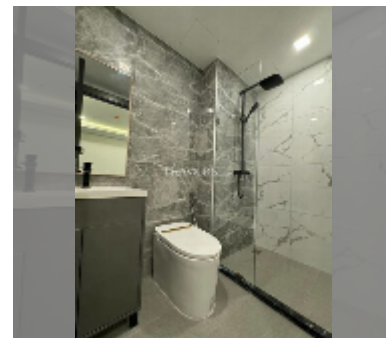

Condo for sale 1 bedroom 29 m² in Arcadia Millennium Tower, Pattaya

฿ 3,050,000

UNIT PARAMETERS:

UID	FS-242478
quota	foreign quota
type	1 bedroom
size	29m ²
floor	19
view	city view
quality	good
equipment: furniture, air conditioner, television, refrigerator	

PROJECT PARAMETERS:

district	Central Pattaya
buildings	1
floors	46
built in	2021
maintenance	฿ 13,920/year

FACILITIES:

General information: highrise, open parking.

Swimming pool: swimming pool, rooftop pool.

Chill zone: chill zone, garden, rooftop chillout.

Health zone: gym, sauna, SPA.

Other: lobby, games room, CCTV, security, laundry.

[details](#)