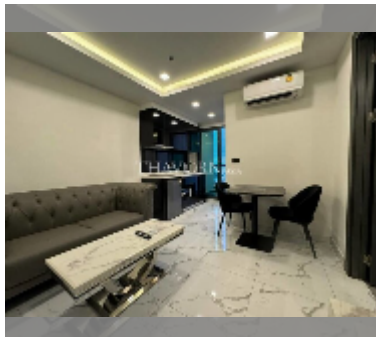

Condo for sale 1 bedroom 29 m² in Arcadia Millennium Tower, Pattaya

฿ 3,050,000

UNIT PARAMETERS:

UID	FS-242478
quota	foreign quota
type	1 bedroom
size	29m ²
floor	19
view	city view
quality	good
equipment: furniture, air conditioner, television, refrigerator	

PROJECT PARAMETERS:

district	Central Pattaya
buildings	1
floors	46
built in	2021
maintenance	฿ 13,920/year

FACILITIES:

General information: highrise, open parking.

Swimming pool: swimming pool, rooftop pool.

Chill zone: chill zone, garden, rooftop chillout.

Health zone: gym, sauna, SPA.

Other: lobby, games room, CCTV, security, laundry.

[details](#)