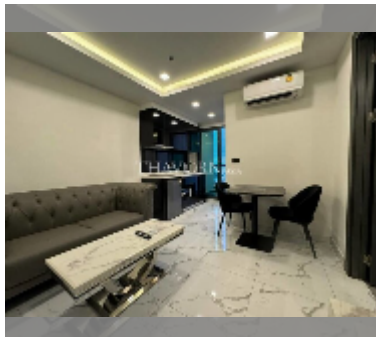

Condo for sale 1 bedroom 29 m² in Arcadia Millennium Tower, Pattaya

฿ 3,050,000

UNIT PARAMETERS:

UID	FS-242478
quota	foreign quota
type	1 bedroom
size	29m ²
floor	19
view	city view
quality	good
equipment: furniture, air conditioner, television, refrigerator	

PROJECT PARAMETERS:

district	Central Pattaya
buildings	1
floors	46
built in	2021
maintenance	฿ 13,920/year

FACILITIES:

General information: highrise, open parking.

Swimming pool: swimming pool, rooftop pool.

Chill zone: chill zone, garden, rooftop chillout.

Health zone: gym, sauna, SPA.

Other: lobby, games room, CCTV, security, laundry.

details