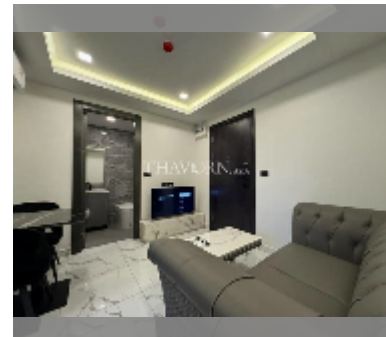

Condo for sale 1 bedroom 29 m² in Arcadia Millennium Tower, Pattaya

฿ 3,050,000

UNIT PARAMETERS:

UID	FS-242478
quota	foreign quota
type	1 bedroom
size	29m²
floor	19
view	city view
quality	good
equipment: furniture, air conditioner, television, refrigerator	

PROJECT PARAMETERS:

district	Central Pattaya
buildings	1
floors	46
built in	2021
maintenance	฿ 13,920/year

FACILITIES:

General information: highrise, open parking.

Swimming pool: swimming pool, rooftop pool.

Chill zone: chill zone, garden, rooftop chillout.

Health zone: gym, sauna, SPA.

Other: lobby, games room, CCTV, security, laundry.