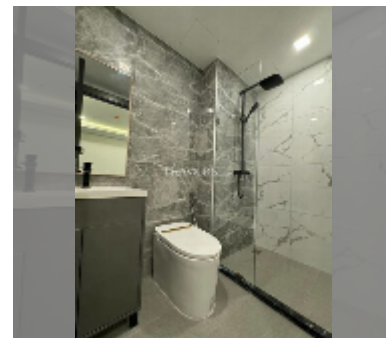

Condo for sale 1 bedroom 29 m² in Arcadia Millennium Tower, Pattaya

฿ 3,050,000

UNIT PARAMETERS:

UID	FS-242478
quota	foreign quota
type	1 bedroom
size	29m ²
floor	19
view	city view
quality	good
equipment: furniture, air conditioner, television, refrigerator	

PROJECT PARAMETERS:

district	Central Pattaya
buildings	1
floors	46
built in	2021
maintenance	฿ 13,920/year

FACILITIES:

General information: highrise, open parking.

Swimming pool: swimming pool, rooftop pool.

Chill zone: chill zone, garden, rooftop chillout.

Health zone: gym, sauna, SPA.

Other: lobby, games room, CCTV, security, laundry.

details