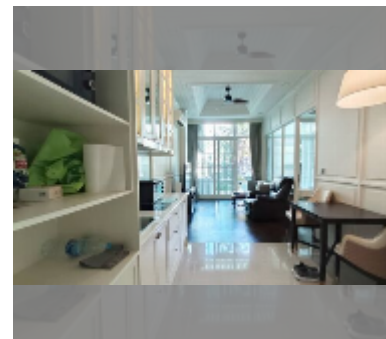

Condo for sale 1 bedroom 57 m² in Grand Florida Beachfront Condo Resort Pattaya, Pattaya

฿ 5,500,000

UNIT PARAMETERS:

UID	FS-242474
quota	foreign quota
type	1 bedroom
size	57m²
floor	1
view	pool access
quality	excellent
equipment: furniture, air conditioner, television, washing-machine, refrigerator	
online viewing	yes

PROJECT PARAMETERS:

district	Na Jomtien
buildings	8
floors	7
built in	2020
maintenance	฿ 41,040/year

FACILITIES:

General information: resort, beach front, underground parking, open parking.

Swimming pool: swimming pool, kids pool, water slides, waterfall, jacuzzi, sunbathing area.

Chill zone: chill zone, garden, barbeque areas.

Health zone: gym, sauna, steam.

Other: reception, lobby, clubhouse, games room, kids playgarden, CCTV, security, minimart.