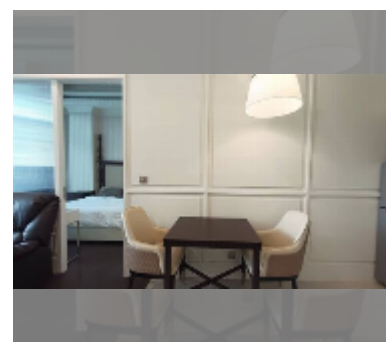

Condo for sale 1 bedroom 57 m² in Grand Florida Beachfront Condo Resort Pattaya, Pattaya

฿ 5,500,000

UNIT PARAMETERS:

UID	FS-242474
quota	foreign quota
type	1 bedroom
size	57m²
floor	1
view	pool access
quality	excellent
equipment: furniture, air conditioner, television, washing-machine, refrigerator	
online viewing	yes

PROJECT PARAMETERS:

district	Na Jomtien
buildings	8
floors	7
built in	2020
maintenance	฿ 41,040/year

FACILITIES:

General information: resort, beach front, underground parking, open parking.

Swimming pool: swimming pool, kids pool, water slides, waterfall, jacuzzi, sunbathing area.

Chill zone: chill zone, garden, barbeque areas.

Health zone: gym, sauna, steam.

Other: reception, lobby, clubhouse, games room, kids playgarden, CCTV, security, minimart.