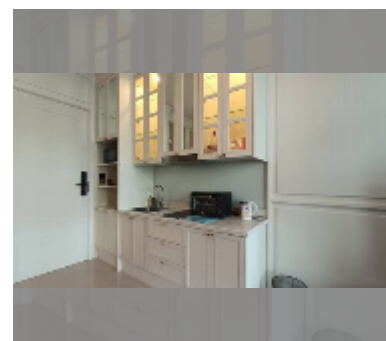

Condo for sale 1 bedroom 57 m² in Grand Florida Beachfront Condo Resort Pattaya, Pattaya

฿ 5,500,000

UNIT PARAMETERS:

UID	FS-242474
quota	foreign quota
type	1 bedroom
size	57m²
floor	1
view	pool access
quality	excellent
equipment: furniture, air conditioner, television, washing-machine, refrigerator	
online viewing	yes

PROJECT PARAMETERS:

district	Na Jomtien
buildings	8
floors	7
built in	2020
maintenance	฿ 41,040/year

FACILITIES:

General information: resort, beach front, underground parking, open parking.

Swimming pool: swimming pool, kids pool, water slides, waterfall, jacuzzi, sunbathing area.

Chill zone: chill zone, garden, barbeque areas.

Health zone: gym, sauna, steam.

Other: reception, lobby, clubhouse, games room, kids playgarden, CCTV, security, minimart.