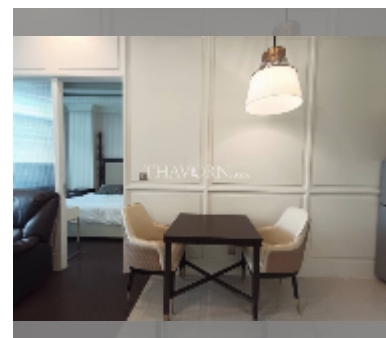

Condo for sale 1 bedroom 57 m² in Grand Florida Beachfront Condo Resort Pattaya, Pattaya

฿ 5,999,000

UNIT PARAMETERS:

UID	FS-242474
quota	foreign quota
type	1 bedroom
size	57m²
floor	1
view	pool access
quality	excellent
equipment: furniture, air conditioner, television, washing-machine, refrigerator	
online viewing	yes

PROJECT PARAMETERS:

district	Na Jomtien
buildings	8
floors	7
built in	2020
maintenance	฿ 41,040/year

FACILITIES:

General information: resort, beach front, underground parking, open parking.

Swimming pool: swimming pool, kids pool, water slides, waterfall, jacuzzi, sunbathing area.

Chill zone: chill zone, garden, barbeque areas.

Health zone: gym, sauna, steam.

Other: reception, lobby, clubhouse, games room, kids playgarden, CCTV, security, minimart.