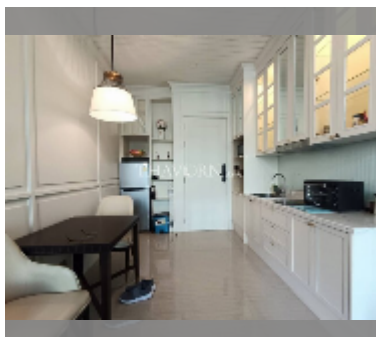

Condo for sale 1 bedroom 57 m² in Grand Florida Beachfront Condo Resort Pattaya, Pattaya

฿ 5,999,000

UNIT PARAMETERS:

UID	FS-242474
quota	foreign quota
type	1 bedroom
size	57m²
floor	1
view	pool access
quality	excellent
equipment: furniture, air conditioner, television, washing-machine, refrigerator	
online viewing	yes

PROJECT PARAMETERS:

district	Na Jomtien
buildings	8
floors	7
built in	2020
maintenance	฿ 41,040/year

FACILITIES:

General information: resort, beach front, underground parking, open parking.

Swimming pool: swimming pool, kids pool, water slides, waterfall, jacuzzi, sunbathing area.

Chill zone: chill zone, garden, barbeque areas.

Health zone: gym, sauna, steam.

Other: reception, lobby, clubhouse, games room, kids playgarden, CCTV, security, minimart.