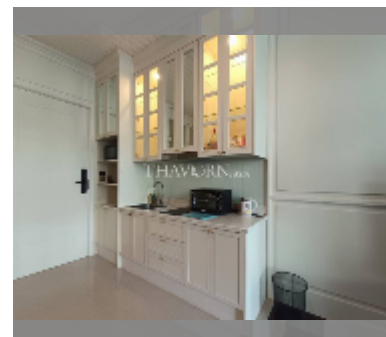

Condo for sale 1 bedroom 57 m² in Grand Florida Beachfront Condo Resort Pattaya, Pattaya

฿ 5,999,000

UNIT PARAMETERS:

UID	FS-242474
quota	foreign quota
type	1 bedroom
size	57m²
floor	1
view	pool access
quality	excellent
equipment: furniture, air conditioner, television, washing-machine, refrigerator	
online viewing	yes

PROJECT PARAMETERS:

district	Na Jomtien
buildings	8
floors	7
built in	2020
maintenance	฿ 41,040/year

FACILITIES:

General information: resort, beach front, underground parking, open parking.

Swimming pool: swimming pool, kids pool, water slides, waterfall, jacuzzi, sunbathing area.

Chill zone: chill zone, garden, barbeque areas.

Health zone: gym, sauna, steam.

Other: reception, lobby, clubhouse, games room, kids playgarden, CCTV, security, minimart.