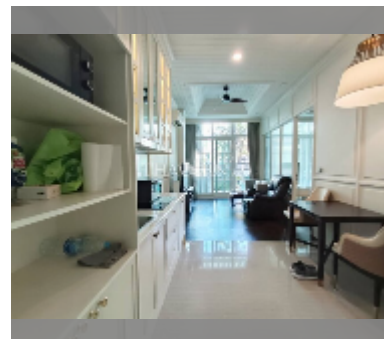

Condo for sale 1 bedroom 57 m² in Grand Florida Beachfront Condo Resort Pattaya, Pattaya

฿ 5,999,000

UNIT PARAMETERS:

UID	FS-242474
quota	foreign quota
type	1 bedroom
size	57m ²
floor	1
view	pool access
quality	excellent
equipment: furniture, air conditioner, television, washing-machine, refrigerator	
online viewing	yes

PROJECT PARAMETERS:

district	Na Jomtien
buildings	8
floors	7
built in	2020
maintenance	฿ 41,040/year

FACILITIES:

General information: resort, beach front, underground parking, open parking.
Swimming pool: swimming pool, kids pool, water slides, waterfall, jacuzzi, sunbathing area.
Chill zone: chill zone, garden, barbeque areas.
Health zone: gym, sauna, steam.
Other: reception, lobby, clubhouse, games room, kids playgarden, CCTV, security, minimart.