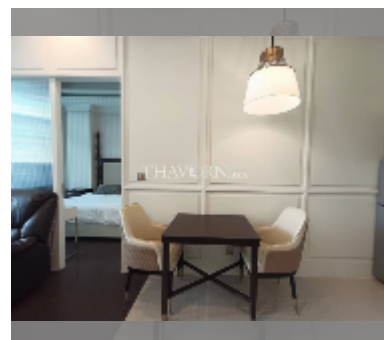

Condo for sale 1 bedroom 57 m² in Grand Florida Beachfront Condo Resort Pattaya, Pattaya

฿ 5,999,000

UNIT PARAMETERS:

UID	FS-242474
quota	foreign quota
type	1 bedroom
size	57m ²
floor	1
view	pool access
quality	excellent
equipment: furniture, air conditioner, television, washing-machine, refrigerator	
online viewing	yes

PROJECT PARAMETERS:

district	Na Jomtien
buildings	8
floors	7
built in	2020
maintenance	฿ 41,040/year

FACILITIES:

General information: resort, beach front, underground parking, open parking.
Swimming pool: swimming pool, kids pool, water slides, waterfall, jacuzzi, sunbathing area.
Chill zone: chill zone, garden, barbeque areas.
Health zone: gym, sauna, steam.
Other: reception, lobby, clubhouse, games room, kids playgarden, CCTV, security, minimart.