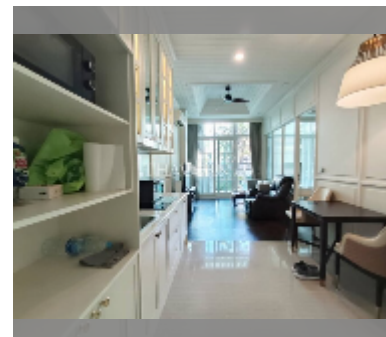

Condo for sale 1 bedroom 57 m² in Grand Florida Beachfront Condo Resort Pattaya, Pattaya

฿ 5,999,000

UNIT PARAMETERS:

UID	FS-242474
quota	foreign quota
type	1 bedroom
size	57m²
floor	1
view	pool access
quality	excellent
equipment: furniture, air conditioner, television, washing-machine, refrigerator	
online viewing	yes

PROJECT PARAMETERS:

district	Na Jomtien
buildings	8
floors	7
built in	2020
maintenance	฿ 41,040/year

FACILITIES:

General information: resort, beach front, underground parking, open parking.

Swimming pool: swimming pool, kids pool, water slides, waterfall, jacuzzi, sunbathing area.

Chill zone: chill zone, garden, barbeque areas.

Health zone: gym, sauna, steam.

Other: reception, lobby, clubhouse, games room, kids playgarden, CCTV, security, minimart.