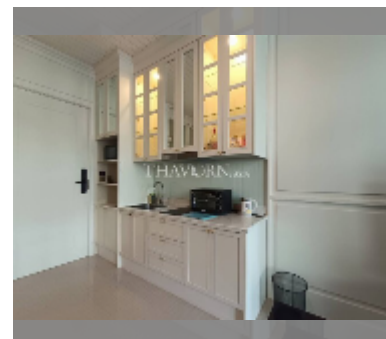

Condo for sale 1 bedroom 57 m² in Grand Florida Beachfront Condo Resort Pattaya, Pattaya

฿ 5,999,000

UNIT PARAMETERS:

UID	FS-242474
quota	foreign quota
type	1 bedroom
size	57m²
floor	1
view	pool access
quality	excellent
equipment: furniture, air conditioner, television, washing-machine, refrigerator	
online viewing	yes

PROJECT PARAMETERS:

district	Na Jomtien
buildings	8
floors	7
built in	2020
maintenance	฿ 41,040/year

FACILITIES:

General information: resort, beach front, underground parking, open parking.

Swimming pool: swimming pool, kids pool, water slides, waterfall, jacuzzi, sunbathing area.

Chill zone: chill zone, garden, barbeque areas.

Health zone: gym, sauna, steam.

Other: reception, lobby, clubhouse, games room, kids playgarden, CCTV, security, minimart.