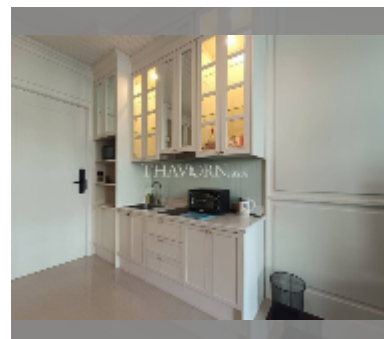

Condo for sale 1 bedroom 57 m² in Grand Florida Beachfront Condo Resort Pattaya, Pattaya

฿ 5,999,000

UNIT PARAMETERS:

UID	FS-242474
quota	foreign quota
type	1 bedroom
size	57m²
floor	1
view	pool access
quality	excellent
equipment: furniture, air conditioner, television, washing-machine, refrigerator	
online viewing	yes

PROJECT PARAMETERS:

district	Na Jomtien
buildings	8
floors	7
built in	2020
maintenance	฿ 41,040/year

FACILITIES:

General information: resort, beach front, underground parking, open parking.
Swimming pool: swimming pool, kids pool, water slides, waterfall, jacuzzi, sunbathing area.
Chill zone: chill zone, garden, barbeque areas.
Health zone: gym, sauna, steam.
Other: reception, lobby, clubhouse, games room, kids playgarden, CCTV, security, minimart.