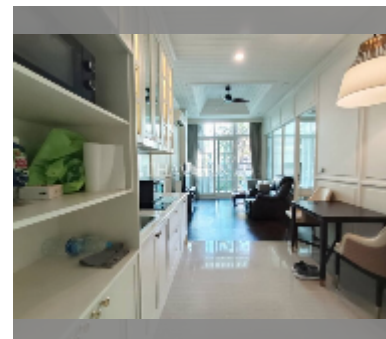

Condo for sale 1 bedroom 57 m² in Grand Florida Beachfront Condo Resort Pattaya, Pattaya

฿ 5,999,000

UNIT PARAMETERS:

UID	FS-242474
quota	foreign quota
type	1 bedroom
size	57m²
floor	1
view	pool access
quality	excellent
equipment: furniture, air conditioner, television, washing-machine, refrigerator	
online viewing	yes

PROJECT PARAMETERS:

district	Na Jomtien
buildings	8
floors	7
built in	2020
maintenance	฿ 41,040/year

FACILITIES:

General information: resort, beach front, underground parking, open parking.

Swimming pool: swimming pool, kids pool, water slides, waterfall, jacuzzi, sunbathing area.

Chill zone: chill zone, garden, barbeque areas.

Health zone: gym, sauna, steam.

Other: reception, lobby, clubhouse, games room, kids playgarden, CCTV, security, minimart.