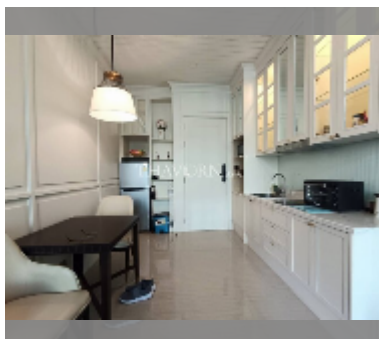

Condo for sale 1 bedroom 57 m² in Grand Florida Beachfront Condo Resort Pattaya, Pattaya

฿ 5,999,000

UNIT PARAMETERS:

UID	FS-242474
quota	foreign quota
type	1 bedroom
size	57m²
floor	1
view	pool access
quality	excellent
equipment: furniture, air conditioner, television, washing-machine, refrigerator	
online viewing	yes

PROJECT PARAMETERS:

district	Na Jomtien
buildings	8
floors	7
built in	2020
maintenance	฿ 41,040/year

FACILITIES:

General information: resort, beach front, underground parking, open parking.
Swimming pool: swimming pool, kids pool, water slides, waterfall, jacuzzi, sunbathing area.
Chill zone: chill zone, garden, barbeque areas.
Health zone: gym, sauna, steam.
Other: reception, lobby, clubhouse, games room, kids playgarden, CCTV, security, minimart.