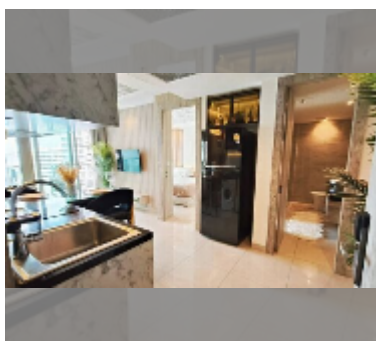

Condo for sale 1 bedroom 45 m² in The Riviera Monaco Pattaya, Pattaya

฿ 5,490,000

UNIT PARAMETERS:

UID	FS-242466
quota	thai quota
type	1 bedroom
size	45m²
floor	14
view	sea view
quality	excellent
equipment: furniture, air conditioner, television, washing-machine, refrigerator	
online viewing	yes

PROJECT PARAMETERS:

district	Na Jomtien
buildings	1
floors	40
built in	2022
maintenance	B 27,000/year

FACILITIES:

General information: highrise, meters to beach: 500, minutes to beach: 5, pets are allowed, open parking, multy-level parking, covered parking.

Swimming pool: swimming pool, kids pool, rooftop pool, infinity view, water slides, waterfall, jacuzzi, sunbathing area.

Chill zone: chill zone, garden, rooftop chillout.

Health zone: gym, sauna, hamam.

Other: reception, lobby, clubhouse, meeting room, games room, kids playgarden, CCTV, security.