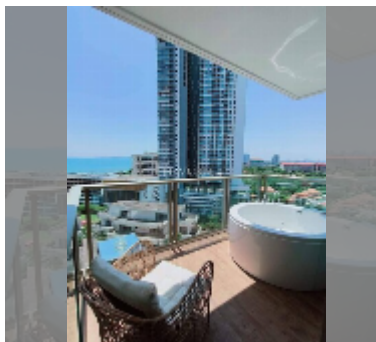

Condo for sale 1 bedroom 45 m² in The Riviera Monaco Pattaya, Pattaya

฿ 5,490,000

UNIT PARAMETERS:

UID	FS-242466
quota	thai quota
type	1 bedroom
size	45m²
floor	14
view	sea view
quality	excellent
equipment: furniture, air conditioner, television, washing-machine, refrigerator	

PROJECT PARAMETERS:

district	Na Jomtien
buildings	1
floors	40
built in	2022
maintenance	฿ 27,000/year

FACILITIES:

General information: highrise, meters to beach: 500, minutes to beach: 5, pets are allowed, open parking, mully-level parking, covered parking.

Swimming pool: swimming pool, kids pool, rooftop pool, infinity view, water slides, waterfall, jacuzzi, sunbathing area.

Chill zone: chill zone, garden, rooftop chillout.

Health zone: gym, sauna, hamam.

Other: reception, lobby, clubhouse, meeting room, games room, kids playgarden, CCTV, security.