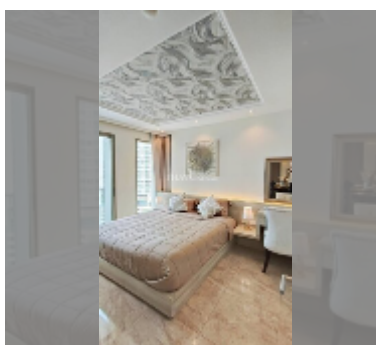

Condo for sale 1 bedroom 45 m² in The Riviera Monaco Pattaya, Pattaya

฿ 5,490,000

UNIT PARAMETERS:

UID	FS-242466
quota	thai quota
type	1 bedroom
size	45m²
floor	14
view	sea view
quality	excellent
equipment: furniture, air conditioner, television, washing-machine, refrigerator	

PROJECT PARAMETERS:

district	Na Jomtien
buildings	1
floors	40
built in	2022
maintenance	฿ 27,000/year

FACILITIES:

General information: highrise, meters to beach: 500, minutes to beach: 5, pets are allowed, open parking, mully-level parking, covered parking.

Swimming pool: swimming pool, kids pool, rooftop pool, infinity view, water slides, waterfall, jacuzzi, sunbathing area.

Chill zone: chill zone, garden, rooftop chillout.

Health zone: gym, sauna, hamam.

Other: reception, lobby, clubhouse, meeting room, games room, kids playgarden, CCTV, security.