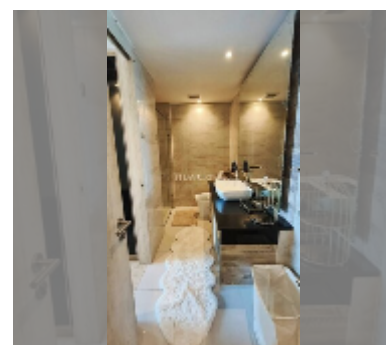

Condo for sale 1 bedroom 45 m² in The Riviera Monaco Pattaya, Pattaya

฿ 5,490,000

UNIT PARAMETERS:

UID	FS-242466
quota	thai quota
type	1 bedroom
size	45m²
floor	14
view	sea view
quality	excellent
equipment: furniture, air conditioner, television, washing-machine, refrigerator	

PROJECT PARAMETERS:

district	Na Jomtien
buildings	1
floors	40
built in	2022
maintenance	฿ 27,000/year

FACILITIES:

General information: highrise, meters to beach: 500, minutes to beach: 5, pets are allowed, open parking, mully-level parking, covered parking.

Swimming pool: swimming pool, kids pool, rooftop pool, infinity view, water slides, waterfall, jacuzzi, sunbathing area.

Chill zone: chill zone, garden, rooftop chillout.

Health zone: gym, sauna, hamam.

Other: reception, lobby, clubhouse, meeting room, games room, kids playgarden, CCTV, security.