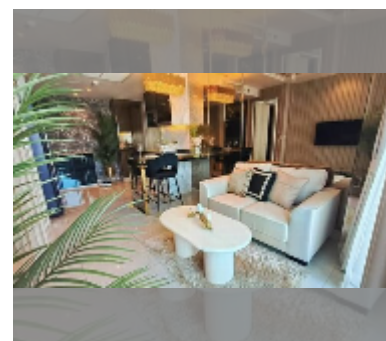

Condo for sale 1 bedroom 45 m² in The Riviera Monaco Pattaya, Pattaya

฿ 5,490,000

UNIT PARAMETERS:

UID	FS-242466
quota	thai quota
type	1 bedroom
size	45m²
floor	14
view	sea view
quality	excellent
equipment: furniture, air conditioner, television, washing-machine, refrigerator	
online viewing	yes

PROJECT PARAMETERS:

district	Na Jomtien
buildings	1
floors	40
built in	2022
maintenance	B 27,000/year

FACILITIES:

General information: highrise, meters to beach: 500, minutes to beach: 5, pets are allowed, open parking, multy-level parking, covered parking.

Swimming pool: swimming pool, kids pool, rooftop pool, infinity view, water slides, waterfall, jacuzzi, sunbathing area.

Chill zone: chill zone, garden, rooftop chillout.

Health zone: gym, sauna, hamam.

Other: reception, lobby, clubhouse, meeting room, games room, kids playgarden, CCTV, security.