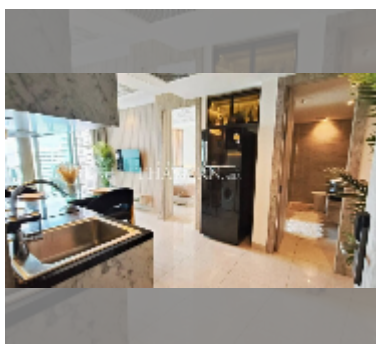

Condo for sale 1 bedroom 45 m² in The Riviera Monaco Pattaya, Pattaya

฿ 5,490,000

UNIT PARAMETERS:

UID	FS-242466
quota	thai quota
type	1 bedroom
size	45m²
floor	14
view	sea view
quality	excellent
equipment: furniture, air conditioner, television, washing-machine, refrigerator	

PROJECT PARAMETERS:

district	Na Jomtien
buildings	1
floors	40
built in	2022
maintenance	฿ 27,000/year

FACILITIES:

General information: highrise, meters to beach: 500, minutes to beach: 5, pets are allowed, open parking, mully-level parking, covered parking.

Swimming pool: swimming pool, kids pool, rooftop pool, infinity view, water slides, waterfall, jacuzzi, sunbathing area.

Chill zone: chill zone, garden, rooftop chillout.

Health zone: gym, sauna, hamam.

Other: reception, lobby, clubhouse, meeting room, games room, kids playgarden, CCTV, security.