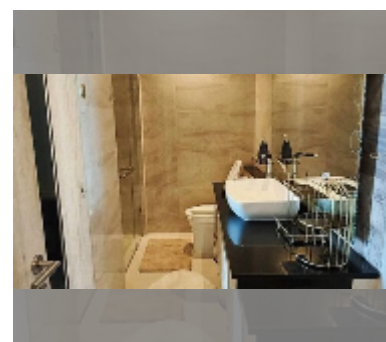

Condo for sale 1 bedroom 45 m² in The Riviera Monaco Pattaya, Pattaya

฿ 5,490,000

UNIT PARAMETERS:

UID	FS-242466
quota	thai quota
type	1 bedroom
size	45m²
floor	14
view	sea view
quality	excellent
equipment: furniture, air conditioner, television, washing-machine, refrigerator	
online viewing	yes

PROJECT PARAMETERS:

district	Na Jomtien
buildings	1
floors	40
built in	2022
maintenance	B 27,000/year

FACILITIES:

General information: highrise, meters to beach: 500, minutes to beach: 5, pets are allowed, open parking, multy-level parking, covered parking.

Swimming pool: swimming pool, kids pool, rooftop pool, infinity view, water slides, waterfall, jacuzzi, sunbathing area.

Chill zone: chill zone, garden, rooftop chillout.

Health zone: gym, sauna, hamam.

Other: reception, lobby, clubhouse, meeting room, games room, kids playgarden, CCTV, security.