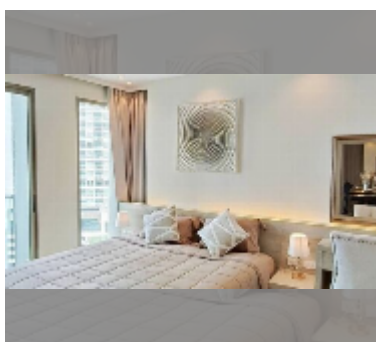

Condo for sale 1 bedroom 45 m² in The Riviera Monaco Pattaya, Pattaya

฿ 5,490,000

UNIT PARAMETERS:

UID	FS-242466
quota	thai quota
type	1 bedroom
size	45m²
floor	14
view	sea view
quality	excellent
equipment: furniture, air conditioner, television, washing-machine, refrigerator	
online viewing	yes

PROJECT PARAMETERS:

district	Na Jomtien
buildings	1
floors	40
built in	2022
maintenance	B 27,000/year

FACILITIES:

General information: highrise, meters to beach: 500, minutes to beach: 5, pets are allowed, open parking, multy-level parking, covered parking.

Swimming pool: swimming pool, kids pool, rooftop pool, infinity view, water slides, waterfall, jacuzzi, sunbathing area.

Chill zone: chill zone, garden, rooftop chillout.

Health zone: gym, sauna, hamam.

Other: reception, lobby, clubhouse, meeting room, games room, kids playgarden, CCTV, security.