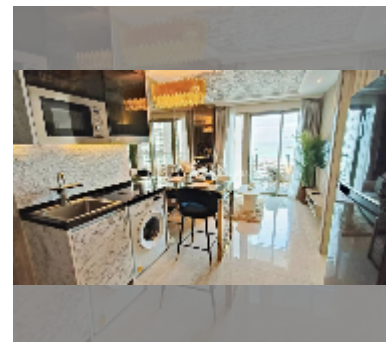

Condo for sale 1 bedroom 45 m² in The Riviera Monaco Pattaya, Pattaya

฿ 5,490,000

UNIT PARAMETERS:

UID	FS-242466
quota	thai quota
type	1 bedroom
size	45m²
floor	14
view	sea view
quality	excellent
equipment: furniture, air conditioner, television, washing-machine, refrigerator	

PROJECT PARAMETERS:

district	Na Jomtien
buildings	1
floors	40
built in	2022
maintenance	฿ 27,000/year

FACILITIES:

General information: highrise, meters to beach: 500, minutes to beach: 5, pets are allowed, open parking, mully-level parking, covered parking.

Swimming pool: swimming pool, kids pool, rooftop pool, infinity view, water slides, waterfall, jacuzzi, sunbathing area.

Chill zone: chill zone, garden, rooftop chillout.

Health zone: gym, sauna, hamam.

Other: reception, lobby, clubhouse, meeting room, games room, kids playgarden, CCTV, security.