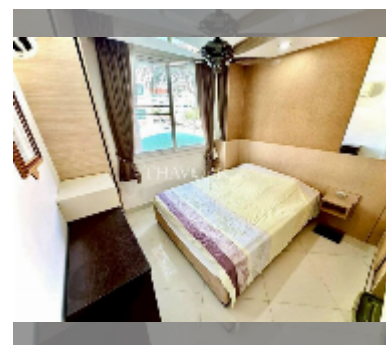

Condo for sale 1 bedroom 37 m² in Paradise Park, Pattaya

฿ 1,720,000

UNIT PARAMETERS:

UID	FS-242465
quota	foreign quota
type	1 bedroom
size	37m²
floor	2
view	pool view
quality	good
equipment: furniture, air conditioner, television, washing-machine, refrigerator	

PROJECT PARAMETERS:

district	Jomtien
buildings	3
floors	8
built in	2012
maintenance	฿ 15,540/year

FACILITIES:

General information: resort, underground parking.

Swimming pool: swimming pool, kids pool.

Chill zone: chill zone, garden.

Health zone: gym.

Other: lobby, kids playgarden, CCTV, security, minimart.