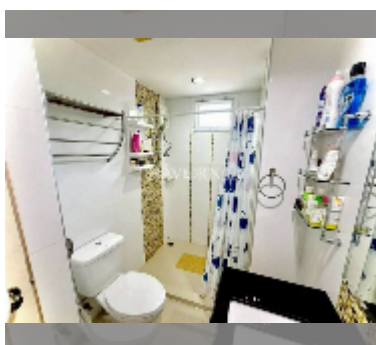

Condo for sale 1 bedroom 37 m² in Paradise Park, Pattaya

฿ 1,720,000

UNIT PARAMETERS:

UID	FS-242465
quota	foreign quota
type	1 bedroom
size	37m²
floor	2
view	pool view
quality	good
equipment: furniture, air conditioner, television, washing-machine, refrigerator	

PROJECT PARAMETERS:

district	Jomtien
buildings	3
floors	8
built in	2012
maintenance	฿ 15,540/year

FACILITIES:

General information: resort, underground parking.

Swimming pool: swimming pool, kids pool.

Chill zone: chill zone, garden.

Health zone: gym.

Other: lobby, kids playgarden, CCTV, security, minimart.