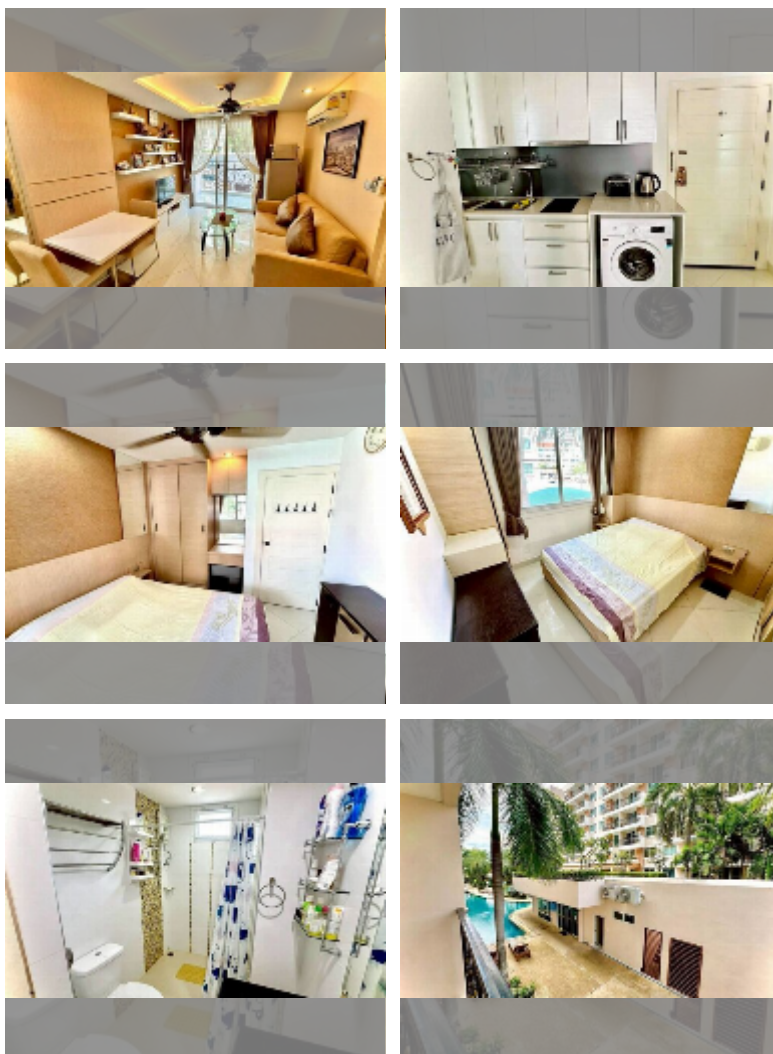

Condo for sale 1 bedroom 37 m² in Paradise Park, Pattaya

฿ 1,720,000

UNIT PARAMETERS:

UID	FS-242465
quota	foreign quota
type	1 bedroom
size	37m²
floor	2
view	pool view
quality	good
equipment: furniture, air conditioner, television, washing-machine, refrigerator	

PROJECT PARAMETERS:

district	Jomtien
buildings	3
floors	8
built in	2012
maintenance	฿ 15,540/year

FACILITIES:

General information: resort, underground parking.

Swimming pool: swimming pool, kids pool.

Chill zone: chill zone, garden.

Health zone: gym.

Other: lobby, kids playgarden, CCTV, security, minimart.