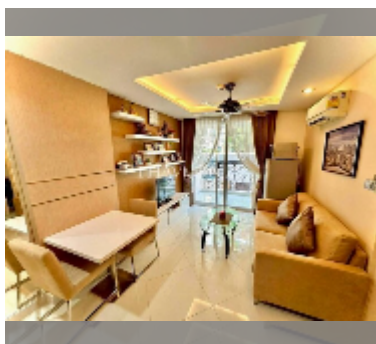

Condo for sale 1 bedroom 37 m² in Paradise Park, Pattaya

฿ 1,720,000

UNIT PARAMETERS:

UID	FS-242465
quota	foreign quota
type	1 bedroom
size	37m²
floor	2
view	pool view
quality	good
equipment: furniture, air conditioner, television, washing-machine, refrigerator	

PROJECT PARAMETERS:

district	Jomtien
buildings	3
floors	8
built in	2012
maintenance	฿ 15,540/year

FACILITIES:

General information: resort, underground parking.

Swimming pool: swimming pool, kids pool.

Chill zone: chill zone, garden.

Health zone: gym.

Other: lobby, kids playgarden, CCTV, security, minimart.