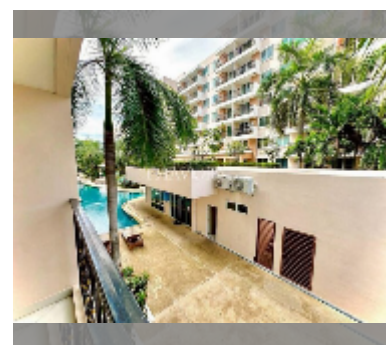

Condo for sale 1 bedroom 37 m² in Paradise Park, Pattaya

฿ 1,720,000

UNIT PARAMETERS:

| | |
|--|------------------|
| UID | FS-242465 |
| quota | foreign quota |
| type | 1 bedroom |
| size | 37m ² |
| floor | 2 |
| view | pool view |
| quality | good |
| equipment: furniture, air conditioner, television, washing-machine, refrigerator | |

Swimming pool: swimming pool, kids pool.

Chill zone: chill zone, garden.

Health zone: gym.

Other: lobby, kids playgarden, CCTV, security, minimart.

details