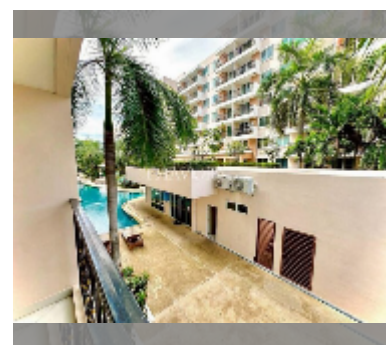

Condo for sale 1 bedroom 37 m² in Paradise Park, Pattaya

฿ 1,720,000

UNIT PARAMETERS:

UID	FS-242465
quota	foreign quota
type	1 bedroom
size	37m ²
floor	2
view	pool view
quality	good
equipment: furniture, air conditioner, television, washing-machine, refrigerator	

PROJECT PARAMETERS:

district	Jomtien
buildings	3
floors	8
built in	2012
maintenance	฿ 15,540/year

FACILITIES:

General information: resort, underground parking.

Swimming pool: swimming pool, kids pool.

Chill zone: chill zone, garden.

Health zone: gym.

Other: lobby, kids playgarden, CCTV, security, minimart.

details