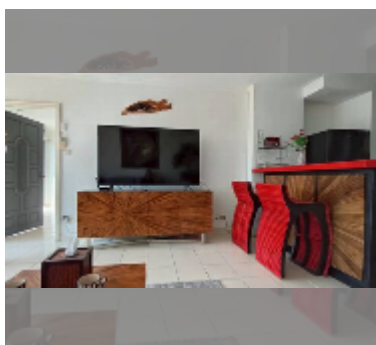

## Condo for sale 1 bedroom 64 m<sup>2</sup> in View Talay 1, Pattaya

**฿ 3,400,000**

**UNIT PARAMETERS:**

UID	FS-242457
quota	foreign quota
type	1 bedroom
size	64m <sup>2</sup>
floor	11
view	partial sea view
quality	good
online viewing	yes

Swimming pool: swimming pool, kids pool.

Chill zone: garden.

Health zone: massage.

Other: lobby, CCTV, security, minimart, laundry, room service.

[details](#)