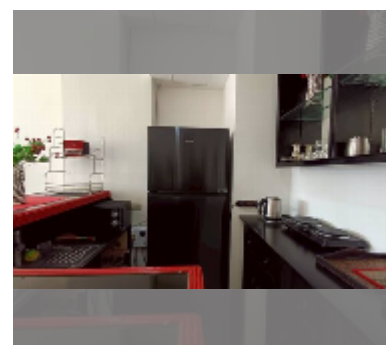

Condo for sale 1 bedroom 64 m² in View Talay 1, Pattaya

฿ 3,400,000

UNIT PARAMETERS:

UID	FS-242457
quota	foreign quota
type	1 bedroom
size	64m²
floor	11
view	partial sea view
quality	good
online viewing	yes

PROJECT PARAMETERS:

district	Thappraya
buildings	2
floors	15
built in	1997
maintenance	฿ 15,360/year

FACILITIES:

General information: highrise, meters to beach: 600, minutes to beach: 10, open parking.

Swimming pool: swimming pool, kids pool.

Chill zone: garden.

Health zone: massage.

Other: lobby, CCTV, security, minimart, laundry, room service.