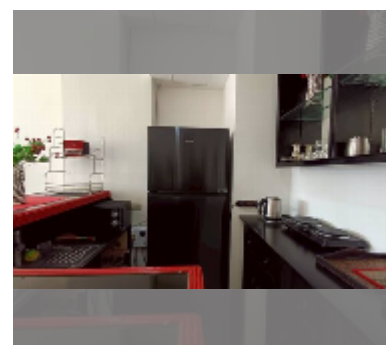

Condo for sale 1 bedroom 64 m² in View Talay 1, Pattaya

฿ 3,400,000

UNIT PARAMETERS:

UID	FS-242457
quota	foreign quota
type	1 bedroom
size	64m ²
floor	11
view	partial sea view
quality	good
online viewing	yes

Chill zone: garden.

Health zone: massage.

Other: lobby, CCTV, security, minimart, laundry, room service.

[details](#)