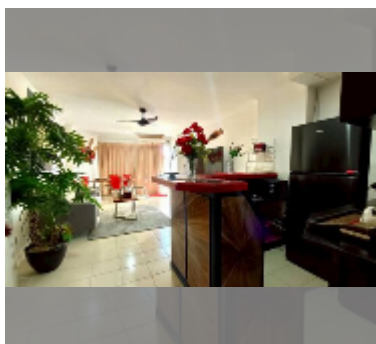

Condo for sale 1 bedroom 64 m² in View Talay 1, Pattaya

฿ 3,400,000

UNIT PARAMETERS:

UID	FS-242457
quota	foreign quota
type	1 bedroom
size	64m ²
floor	11
view	partial sea view
quality	good
online viewing	yes

Chill zone: garden.

Health zone: massage.

Other: lobby, CCTV, security, minimart, laundry, room service.

[details](#)