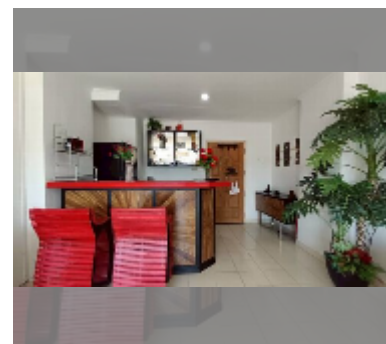

Condo for sale 1 bedroom 64 m² in View Talay 1, Pattaya

฿ 3,400,000

UNIT PARAMETERS:

UID	FS-242457
quota	foreign quota
type	1 bedroom
size	64m ²
floor	11
view	partial sea view
quality	good
online viewing	yes

Chill zone: garden.

Health zone: massage.

Other: lobby, CCTV, security, minimart, laundry, room service.

[details](#)