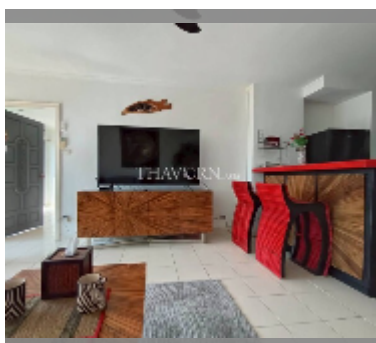

Condo for sale 1 bedroom 64 m² in View Talay 1, Pattaya

฿ 3,400,000

UNIT PARAMETERS:

UID	FS-242457
quota	foreign quota
type	1 bedroom
size	64m²
floor	11
view	partial sea view
quality	good
online viewing	yes

PROJECT PARAMETERS:

district	Thappraya
buildings	2
floors	15
built in	1997
maintenance	฿ 15,360/year

FACILITIES:

General information: highrise, meters to beach: 600, minutes to beach: 10, open parking.

Swimming pool: swimming pool, kids pool.

Chill zone: garden.

Health zone: massage.

Other: lobby, CCTV, security, minimart, laundry, room service.