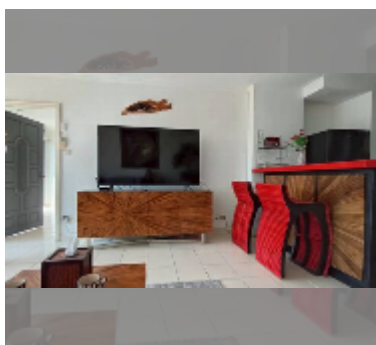

Condo for sale 1 bedroom 64 m² in View Talay 1, Pattaya

฿ 3,400,000

UNIT PARAMETERS:

UID	FS-242457
quota	foreign quota
type	1 bedroom
size	64m ²
floor	11
view	partial sea view
quality	good
online viewing	yes

Chill zone: garden.

Health zone: massage.

Other: lobby, CCTV, security, minimart, laundry, room service.

[details](#)