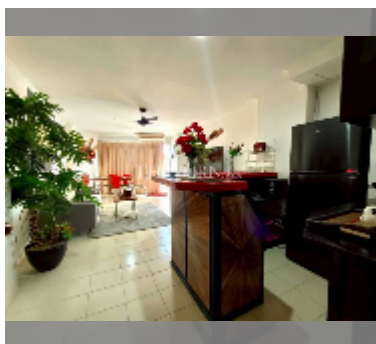

Condo for sale 1 bedroom 64 m² in View Talay 1, Pattaya

฿ 3,400,000

UNIT PARAMETERS:

UID	FS-242457
quota	foreign quota
type	1 bedroom
size	64m²
floor	11
view	partial sea view
quality	good
online viewing	yes

PROJECT PARAMETERS:

district	Thappraya
buildings	2
floors	15
built in	1997
maintenance	฿ 15,360/year

FACILITIES:

General information: highrise, meters to beach: 600, minutes to beach: 10, open parking.

Swimming pool: swimming pool, kids pool.

Chill zone: garden.

Health zone: massage.

Other: lobby, CCTV, security, minimart, laundry, room service.