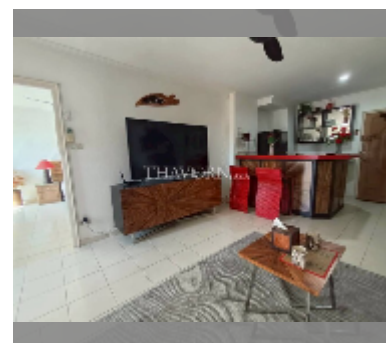

Condo for sale 1 bedroom 64 m² in View Talay 1, Pattaya

฿ 3,400,000

UNIT PARAMETERS:

UID	FS-242457
quota	foreign quota
type	1 bedroom
size	64m²
floor	11
view	partial sea view
quality	good
online viewing	yes

PROJECT PARAMETERS:

district	Thappraya
buildings	2
floors	15
built in	1997
maintenance	฿ 15,360/year

FACILITIES:

General information: highrise, meters to beach: 600, minutes to beach: 10, open parking.

Swimming pool: swimming pool, kids pool.

Chill zone: garden.

Health zone: massage.

Other: lobby, CCTV, security, minimart, laundry, room service.