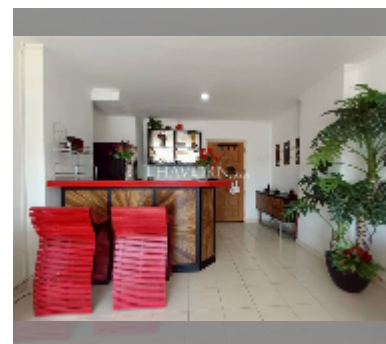

Condo for sale 1 bedroom 64 m² in View Talay 1, Pattaya

฿ 3,400,000

UNIT PARAMETERS:

UID	FS-242457
quota	foreign quota
type	1 bedroom
size	64m²
floor	11
view	partial sea view
quality	good
online viewing	yes

PROJECT PARAMETERS:

district	Thappraya
buildings	2
floors	15
built in	1997
maintenance	฿ 15,360/year

FACILITIES:

General information: highrise, meters to beach: 600, minutes to beach: 10, open parking.

Swimming pool: swimming pool, kids pool.

Chill zone: garden.

Health zone: massage.

Other: lobby, CCTV, security, minimart, laundry, room service.