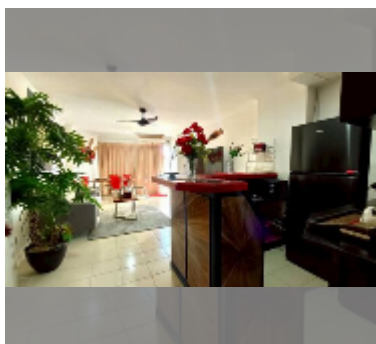

## Condo for sale 1 bedroom 64 m<sup>2</sup> in View Talay 1, Pattaya

**฿ 3,400,000**

**UNIT PARAMETERS:**

UID	FS-242457
quota	foreign quota
type	1 bedroom
size	64m <sup>2</sup>
floor	11
view	partial sea view
quality	good
online viewing	yes

Swimming pool: swimming pool, kids pool.

Chill zone: garden.

Health zone: massage.

Other: lobby, CCTV, security, minimart, laundry, room service.

[details](#)