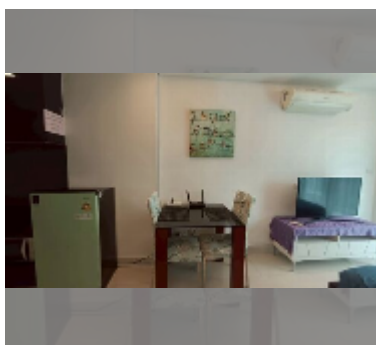

Condo for sale studio 25 m² in Club Royal, Pattaya

฿ 1,420,000

UNIT PARAMETERS:

UID	FS-242450
quota	foreign quota
type	studio
size	25m²
floor	5
view	garden view
quality	fair
equipment: furniture, air conditioner, television, refrigerator	

PROJECT PARAMETERS:

district	Wongamat
buildings	4
floors	8
built in	2016
maintenance	฿ 12,000/year

FACILITIES:

General information: resort, meters to beach: 200, minutes to beach: 5, underground parking.

Swimming pool: swimming pool, kids pool, jacuzzi.

Chill zone: garden.

Health zone: gym.

Other: lobby, CCTV, security.