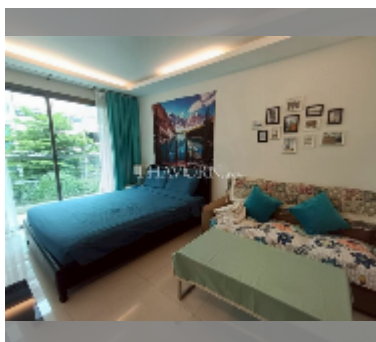

Condo for sale studio 25 m² in Club Royal, Pattaya

฿ 1,420,000

UNIT PARAMETERS:

UID	FS-242450
quota	foreign quota
type	studio
size	25m²
floor	5
view	garden view
quality	fair
equipment: furniture, air conditioner, television, refrigerator	

PROJECT PARAMETERS:

district	Wongamat
buildings	4
floors	8
built in	2016
maintenance	฿ 12,000/year

FACILITIES:

General information: resort, meters to beach: 200, minutes to beach: 5, underground parking.

Swimming pool: swimming pool, kids pool, jacuzzi.

Chill zone: garden.

Health zone: gym.

Other: lobby, CCTV, security.