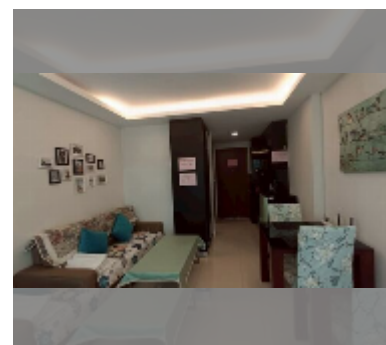

Condo for sale studio 25 m² in Club Royal, Pattaya

฿ 1,420,000

UNIT PARAMETERS:

UID	FS-242450
quota	foreign quota
type	studio
size	25m²
floor	5
view	garden view
quality	fair
equipment: furniture, air conditioner, television, refrigerator	

PROJECT PARAMETERS:

district	Wongamat
buildings	4
floors	8
built in	2016
maintenance	฿ 12,000/year

FACILITIES:

General information: resort, meters to beach: 200, minutes to beach: 5, underground parking.

Swimming pool: swimming pool, kids pool, jacuzzi.

Chill zone: garden.

Health zone: gym.

Other: lobby, CCTV, security.