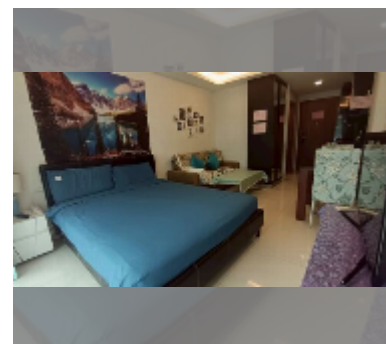

Condo for sale studio 25 m² in Club Royal, Pattaya

฿ 1,420,000

UNIT PARAMETERS:

UID	FS-242450
quota	foreign quota
type	studio
size	25m²
floor	5
view	garden view
quality	fair
equipment: furniture, air conditioner, television, refrigerator	

PROJECT PARAMETERS:

district	Wongamat
buildings	4
floors	8
built in	2016
maintenance	฿ 12,000/year

FACILITIES:

General information: resort, meters to beach: 200, minutes to beach: 5, underground parking.

Swimming pool: swimming pool, kids pool, jacuzzi.

Chill zone: garden.

Health zone: gym.

Other: lobby, CCTV, security.