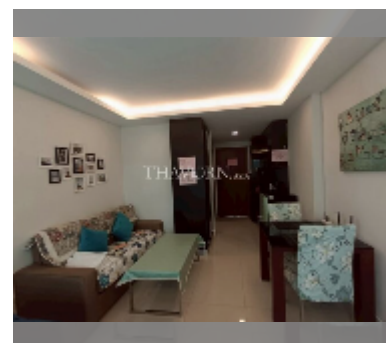

Condo for sale studio 25 m² in Club Royal, Pattaya

฿ 1,420,000

UNIT PARAMETERS:

UID	FS-242450
quota	foreign quota
type	studio
size	25m²
floor	5
view	garden view
quality	fair
equipment: furniture, air conditioner, television, refrigerator	

PROJECT PARAMETERS:

district	Wongamat
buildings	4
floors	8
built in	2016
maintenance	฿ 12,000/year

FACILITIES:

General information: resort, meters to beach: 200, minutes to beach: 5, underground parking.

Swimming pool: swimming pool, kids pool, jacuzzi.

Chill zone: garden.

Health zone: gym.

Other: lobby, CCTV, security.