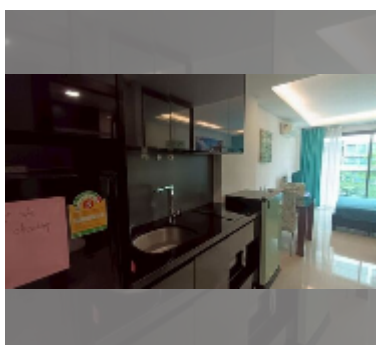

Condo for sale studio 25 m² in Club Royal, Pattaya

฿ 1,420,000

UNIT PARAMETERS:

UID	FS-242450
quota	foreign quota
type	studio
size	25m²
floor	5
view	garden view
quality	fair
equipment: furniture, air conditioner, television, refrigerator	

PROJECT PARAMETERS:

district	Wongamat
buildings	4
floors	8
built in	2016
maintenance	฿ 12,000/year

FACILITIES:

General information: resort, meters to beach: 200, minutes to beach: 5, underground parking.

Swimming pool: swimming pool, kids pool, jacuzzi.

Chill zone: garden.

Health zone: gym.

Other: lobby, CCTV, security.