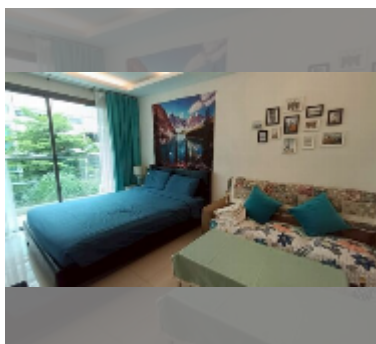

Condo for sale studio 25 m² in Club Royal, Pattaya

฿ 1,420,000

UNIT PARAMETERS:

UID	FS-242450
quota	foreign quota
type	studio
size	25m²
floor	5
view	garden view
quality	fair
equipment: furniture, air conditioner, television, refrigerator	

PROJECT PARAMETERS:

district	Wongamat
buildings	4
floors	8
built in	2016
maintenance	฿ 12,000/year

FACILITIES:

General information: resort, meters to beach: 200, minutes to beach: 5, underground parking.

Swimming pool: swimming pool, kids pool, jacuzzi.

Chill zone: garden.

Health zone: gym.

Other: lobby, CCTV, security.