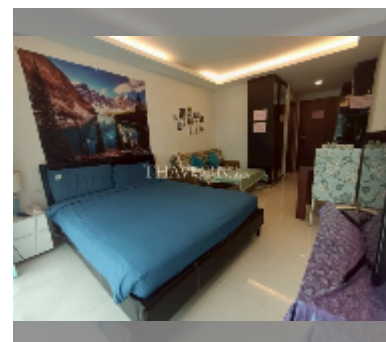

Condo for sale studio 25 m² in Club Royal, Pattaya

฿ 1,420,000

UNIT PARAMETERS:

UID	FS-242450
quota	foreign quota
type	studio
size	25m²
floor	5
view	garden view
quality	fair
equipment: furniture, air conditioner, television, refrigerator	

PROJECT PARAMETERS:

district	Wongamat
buildings	4
floors	8
built in	2016
maintenance	฿ 12,000/year

FACILITIES:

General information: resort, meters to beach: 200, minutes to beach: 5, underground parking.

Swimming pool: swimming pool, kids pool, jacuzzi.

Chill zone: garden.

Health zone: gym.

Other: lobby, CCTV, security.