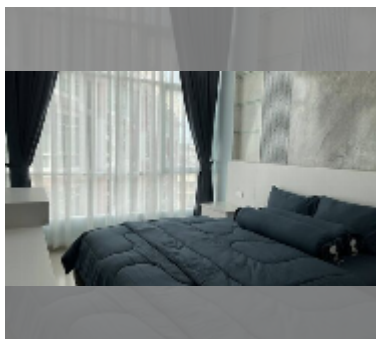

Condo for sale 1 bedroom 34 m² in CC Condominium 1, Pattaya

฿ 1,650,000

UNIT PARAMETERS:

UID	FS-242449
quota	thai quota
type	1 bedroom
size	34m²
floor	6
view	pool view
quality	good
equipment: furniture, air conditioner, television, refrigerator	

PROJECT PARAMETERS:

district	East Pattaya
buildings	5
floors	7
built in	2014

FACILITIES:

General information: lowrise, open parking.

Swimming pool: swimming pool, sunbathing area.

Chill zone: chill zone, garden.

Health zone: gym, sauna.

Other: reception, lobby, CCTV, security.