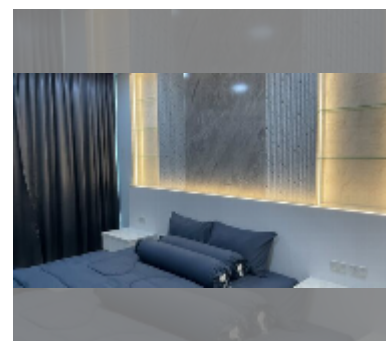

Condo for sale 1 bedroom 34 m² in CC Condominium 1, Pattaya

฿ 1,650,000

UNIT PARAMETERS:

UID	FS-242449
quota	thai quota
type	1 bedroom
size	34m²
floor	6
view	pool view
quality	good
equipment: furniture, air conditioner, television, refrigerator	

PROJECT PARAMETERS:

district	East Pattaya
buildings	5
floors	7
built in	2014

FACILITIES:

General information: lowrise, open parking.

Swimming pool: swimming pool, sunbathing area.

Chill zone: chill zone, garden.

Health zone: gym, sauna.

Other: reception, lobby, CCTV, security.