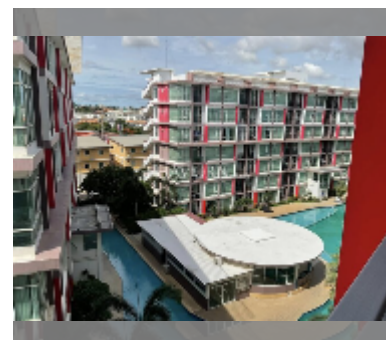

Condo for sale 1 bedroom 34 m² in CC Condominium 1, Pattaya

฿ 1,650,000

UNIT PARAMETERS:

UID	FS-242449
quota	thai quota
type	1 bedroom
size	34m²
floor	6
view	pool view
quality	good
equipment: furniture, air conditioner, television, refrigerator	

PROJECT PARAMETERS:

district	East Pattaya
buildings	5
floors	7
built in	2014

FACILITIES:

General information: lowrise, open parking.

Swimming pool: swimming pool, sunbathing area.

Chill zone: chill zone, garden.

Health zone: gym, sauna.

Other: reception, lobby, CCTV, security.