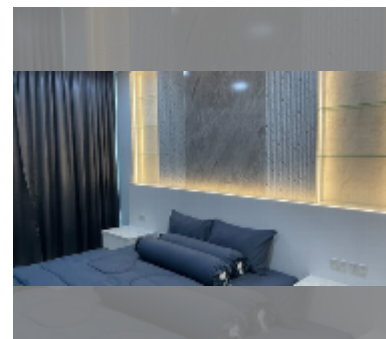

Condo for sale 1 bedroom 34 m² in CC Condominium 1, Pattaya

฿ 1,650,000

UNIT PARAMETERS:

UID	FS-242449
quota	thai quota
type	1 bedroom
size	34m²
floor	6
view	pool view
quality	good
equipment: furniture, air conditioner, television, refrigerator	

PROJECT PARAMETERS:

district	East Pattaya
buildings	5
floors	7
built in	2014

FACILITIES:

General information: lowrise, open parking.

Swimming pool: swimming pool, sunbathing area.

Chill zone: chill zone, garden.

Health zone: gym, sauna.

Other: reception, lobby, CCTV, security.