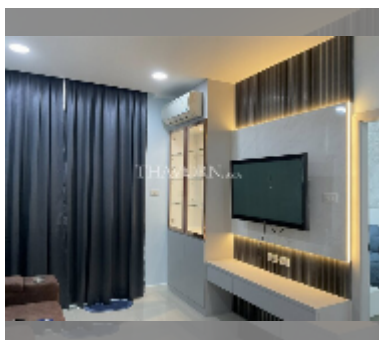

Condo for sale 1 bedroom 34 m² in CC Condominium 1, Pattaya

฿ 1,650,000

UNIT PARAMETERS:

UID	FS-242449
quota	thai quota
type	1 bedroom
size	34m ²
floor	6
view	pool view
quality	good
equipment: furniture, air conditioner, television, refrigerator	

Health zone: gym, sauna.

Other: reception, lobby, CCTV, security.

[details](#)