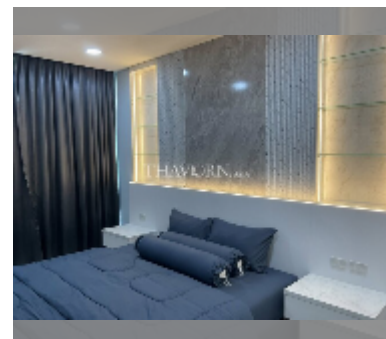

Condo for sale 1 bedroom 34 m² in CC Condominium 1, Pattaya

฿ 1,650,000

UNIT PARAMETERS:

UID	FS-242449
quota	thai quota
type	1 bedroom
size	34m²
floor	6
view	pool view
quality	good
equipment: furniture, air conditioner, television, refrigerator	

PROJECT PARAMETERS:

district	East Pattaya
buildings	5
floors	7
built in	2014

FACILITIES:

General information: lowrise, open parking.

Swimming pool: swimming pool, sunbathing area.

Chill zone: chill zone, garden.

Health zone: gym, sauna.

Other: reception, lobby, CCTV, security.