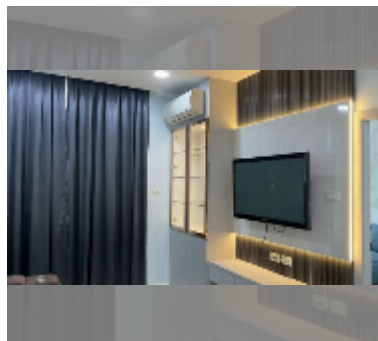

Condo for sale 1 bedroom 34 m² in CC Condominium 1, Pattaya

฿ 1,650,000

UNIT PARAMETERS:

UID	FS-242449
quota	thai quota
type	1 bedroom
size	34m ²
floor	6
view	pool view
quality	good
equipment: furniture, air conditioner, television, refrigerator	

Health zone: gym, sauna.

Other: reception, lobby, CCTV, security.

[details](#)