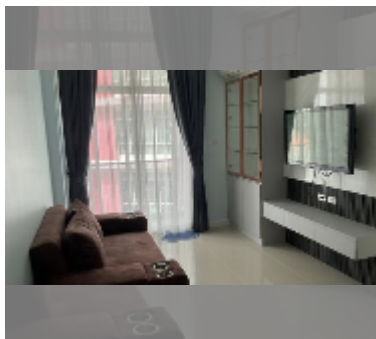

Condo for sale 1 bedroom 34 m² in CC Condominium 1, Pattaya

฿ 1,650,000

UNIT PARAMETERS:

UID	FS-242449
quota	thai quota
type	1 bedroom
size	34m ²
floor	6
view	pool view
quality	good
equipment: furniture, air conditioner, television, refrigerator	

Health zone: gym, sauna.

Other: reception, lobby, CCTV, security.

[details](#)