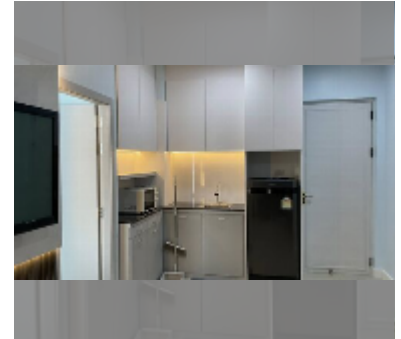

Condo for sale 1 bedroom 34 m² in CC Condominium 1, Pattaya

฿ 1,650,000

UNIT PARAMETERS:

UID	FS-242449
quota	thai quota
type	1 bedroom
size	34m ²
floor	6
view	pool view
quality	good
equipment: furniture, air conditioner, television, refrigerator	

Health zone: gym, sauna.

Other: reception, lobby, CCTV, security.

[details](#)