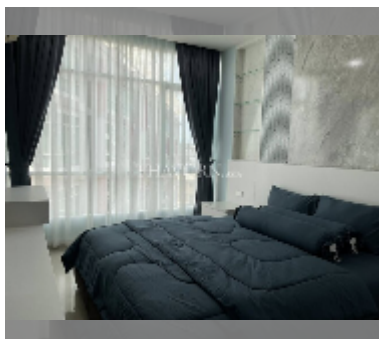

Condo for sale 1 bedroom 34 m² in CC Condominium 1, Pattaya

฿ 1,650,000

UNIT PARAMETERS:

UID	FS-242449
quota	thai quota
type	1 bedroom
size	34m²
floor	6
view	pool view
quality	good
equipment: furniture, air conditioner, television, refrigerator	

PROJECT PARAMETERS:

district	East Pattaya
buildings	5
floors	7
built in	2014

FACILITIES:

General information: lowrise, open parking.

Swimming pool: swimming pool, sunbathing area.

Chill zone: chill zone, garden.

Health zone: gym, sauna.

Other: reception, lobby, CCTV, security.