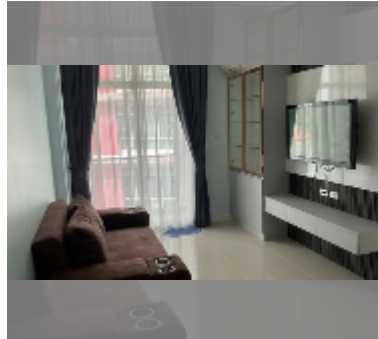

Condo for sale 1 bedroom 34 m² in CC Condominium 1, Pattaya

฿ 1,650,000

UNIT PARAMETERS:

UID	FS-242449
quota	thai quota
type	1 bedroom
size	34m ²
floor	6
view	pool view
quality	good
equipment: furniture, air conditioner, television, refrigerator	

Health zone: gym, sauna.

Other: reception, lobby, CCTV, security.

[details](#)