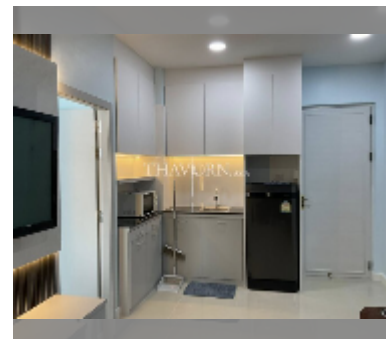

Condo for sale 1 bedroom 34 m² in CC Condominium 1, Pattaya

฿ 1,650,000

UNIT PARAMETERS:

UID	FS-242449
quota	thai quota
type	1 bedroom
size	34m ²
floor	6
view	pool view
quality	good
equipment: furniture, air conditioner, television, refrigerator	

Health zone: gym, sauna.

Other: reception, lobby, CCTV, security.

[details](#)