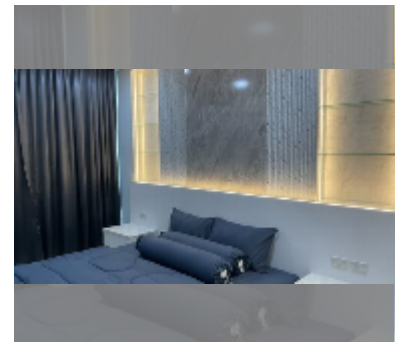

Condo for sale 1 bedroom 34 m² in CC Condominium 1, Pattaya

฿ 1,650,000

UNIT PARAMETERS:

UID	FS-242449
quota	thai quota
type	1 bedroom
size	34m²
floor	6
view	pool view
quality	good
equipment: furniture, air conditioner, television, refrigerator	

PROJECT PARAMETERS:

district	East Pattaya
buildings	5
floors	7
built in	2014

FACILITIES:

General information: lowrise, open parking.

Swimming pool: swimming pool, sunbathing area.

Chill zone: chill zone, garden.

Health zone: gym, sauna.

Other: reception, lobby, CCTV, security.