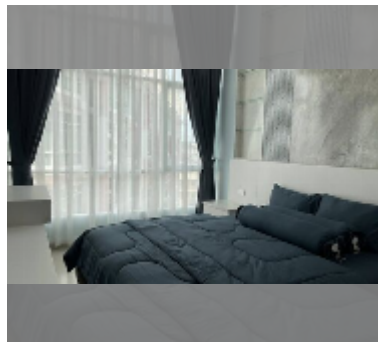

Condo for sale 1 bedroom 34 m² in CC Condominium 1, Pattaya

฿ 1,650,000

UNIT PARAMETERS:

UID	FS-242449
quota	thai quota
type	1 bedroom
size	34m²
floor	6
view	pool view
quality	good
equipment: furniture, air conditioner, television, refrigerator	

PROJECT PARAMETERS:

district	East Pattaya
buildings	5
floors	7
built in	2014

FACILITIES:

General information: lowrise, open parking.

Swimming pool: swimming pool, sunbathing area.

Chill zone: chill zone, garden.

Health zone: gym, sauna.

Other: reception, lobby, CCTV, security.