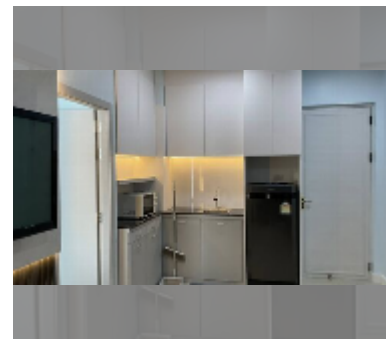

Condo for sale 1 bedroom 34 m² in CC Condominium 1, Pattaya

฿ 1,650,000

UNIT PARAMETERS:

UID	FS-242449
quota	thai quota
type	1 bedroom
size	34m²
floor	6
view	pool view
quality	good
equipment: furniture, air conditioner, television, refrigerator	

PROJECT PARAMETERS:

district	East Pattaya
buildings	5
floors	7
built in	2014

FACILITIES:

General information: lowrise, open parking.

Swimming pool: swimming pool, sunbathing area.

Chill zone: chill zone, garden.

Health zone: gym, sauna.

Other: reception, lobby, CCTV, security.