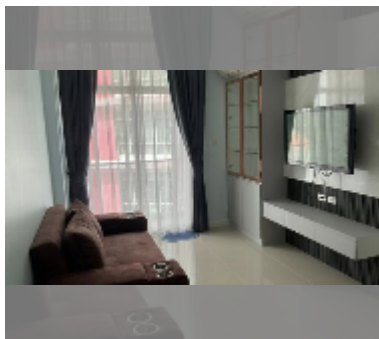

Condo for sale 1 bedroom 34 m² in CC Condominium 1, Pattaya

฿ 1,650,000

UNIT PARAMETERS:

UID	FS-242449
quota	thai quota
type	1 bedroom
size	34m ²
floor	6
view	pool view
quality	good
equipment: furniture, air conditioner, television, refrigerator	

Health zone: gym, sauna.

Other: reception, lobby, CCTV, security.

[details](#)