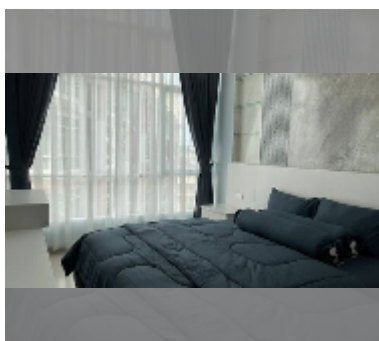

Condo for sale 1 bedroom 34 m² in CC Condominium 1, Pattaya

฿ 1,650,000

UNIT PARAMETERS:

UID	FS-242449
quota	thai quota
type	1 bedroom
size	34m²
floor	6
view	pool view
quality	good
equipment: furniture, air conditioner, television, refrigerator	

PROJECT PARAMETERS:

district	East Pattaya
buildings	5
floors	7
built in	2014

FACILITIES:

General information: lowrise, open parking.

Swimming pool: swimming pool, sunbathing area.

Chill zone: chill zone, garden.

Health zone: gym, sauna.

Other: reception, lobby, CCTV, security.