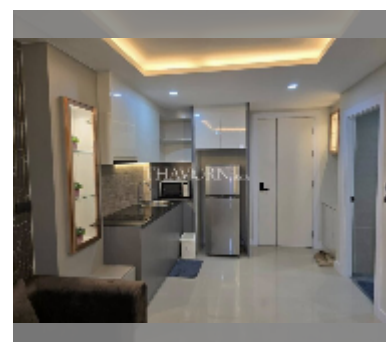

Condo for sale 1 bedroom 38 m² in The Blue Residence, Pattaya

฿ 1,600,000

UNIT PARAMETERS:

UID	FS-242448
quota	thai quota
type	1 bedroom
size	38m²
floor	5
view	city view
quality	good
equipment: furniture, air conditioner, television	

PROJECT PARAMETERS:

district	East Pattaya
buildings	2
floors	8
built in	2013
maintenance	฿ 9,120/year

FACILITIES:

General information: resort, underground parking, open parking.

Swimming pool: swimming pool, kids pool, jacuzzi.

Chill zone: garden.

Health zone: gym.

Other: lobby, CCTV, security.