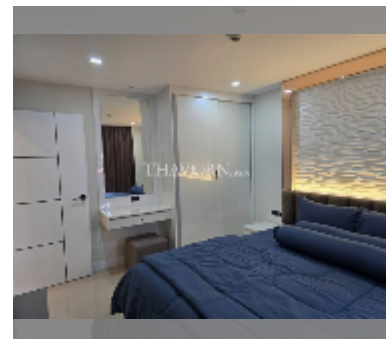

Condo for sale 1 bedroom 38 m² in The Blue Residence, Pattaya

฿ 1,600,000

UNIT PARAMETERS:

UID	FS-242448
quota	thai quota
type	1 bedroom
size	38m²
floor	5
view	city view
quality	good
equipment: furniture, air conditioner, television	

PROJECT PARAMETERS:

district	East Pattaya
buildings	2
floors	8
built in	2013
maintenance	฿ 9,120/year

FACILITIES:

General information: resort, underground parking, open parking.

Swimming pool: swimming pool, kids pool, jacuzzi.

Chill zone: garden.

Health zone: gym.

Other: lobby, CCTV, security.