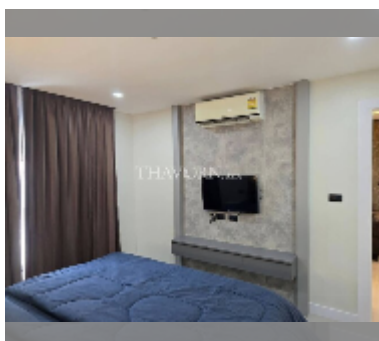

Condo for sale 1 bedroom 38 m² in The Blue Residence, Pattaya

฿ 1,600,000

UNIT PARAMETERS:

UID	FS-242448
quota	thai quota
type	1 bedroom
size	38m²
floor	5
view	city view
quality	good
equipment: furniture, air conditioner, television	

PROJECT PARAMETERS:

district	East Pattaya
buildings	2
floors	8
built in	2013
maintenance	฿ 9,120/year

FACILITIES:

General information: resort, underground parking, open parking.

Swimming pool: swimming pool, kids pool, jacuzzi.

Chill zone: garden.

Health zone: gym.

Other: lobby, CCTV, security.