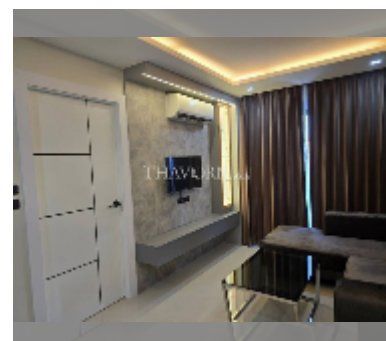

Condo for sale 1 bedroom 38 m² in The Blue Residence, Pattaya

฿ 1,600,000

UNIT PARAMETERS:

UID	FS-242448
quota	thai quota
type	1 bedroom
size	38m²
floor	5
view	city view
quality	good
equipment: furniture, air conditioner, television	

PROJECT PARAMETERS:

district	East Pattaya
buildings	2
floors	8
built in	2013
maintenance	฿ 9,120/year

FACILITIES:

General information: resort, underground parking, open parking.

Swimming pool: swimming pool, kids pool, jacuzzi.

Chill zone: garden.

Health zone: gym.

Other: lobby, CCTV, security.