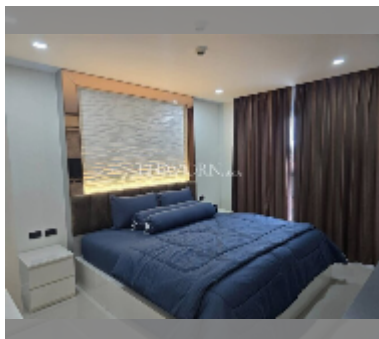

Condo for sale 1 bedroom 38 m² in The Blue Residence, Pattaya

฿ 1,600,000

UNIT PARAMETERS:

UID	FS-242448
quota	thai quota
type	1 bedroom
size	38m²
floor	5
view	city view
quality	good
equipment: furniture, air conditioner, television	

PROJECT PARAMETERS:

district	East Pattaya
buildings	2
floors	8
built in	2013
maintenance	฿ 9,120/year

FACILITIES:

General information: resort, underground parking, open parking.

Swimming pool: swimming pool, kids pool, jacuzzi.

Chill zone: garden.

Health zone: gym.

Other: lobby, CCTV, security.