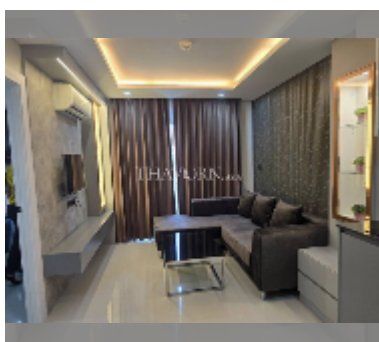

Condo for sale 1 bedroom 38 m² in The Blue Residence, Pattaya

฿ 1,600,000

UNIT PARAMETERS:

UID	FS-242448
quota	thai quota
type	1 bedroom
size	38m²
floor	5
view	city view
quality	good
equipment: furniture, air conditioner, television	

PROJECT PARAMETERS:

district	East Pattaya
buildings	2
floors	8
built in	2013
maintenance	฿ 9,120/year

FACILITIES:

General information: resort, underground parking, open parking.

Swimming pool: swimming pool, kids pool, jacuzzi.

Chill zone: garden.

Health zone: gym.

Other: lobby, CCTV, security.