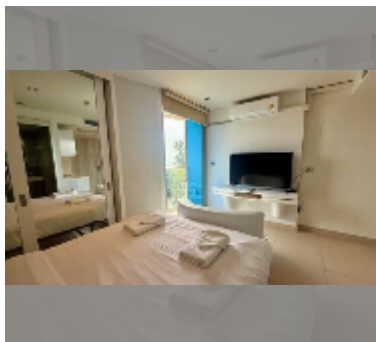

Condo for sale studio 24.66 m² in Sands Condominium, Pattaya

฿ 1,980,000

UNIT PARAMETERS:

| | |
|--|---------------------|
| UID | FS-242443 |
| quota | foreign quota |
| type | studio |
| size | 24.66m ² |
| floor | 7 |
| view | sea view |
| quality | good |
| equipment: furniture, air conditioner, television, washing-machine | |

Swimming pool: rooftop pool, infinity view, sunbathing area.

Chill zone: rooftop chillout.

Health zone: gym, sauna, hamam.

Other: lobby, CCTV, security.

[details](#)