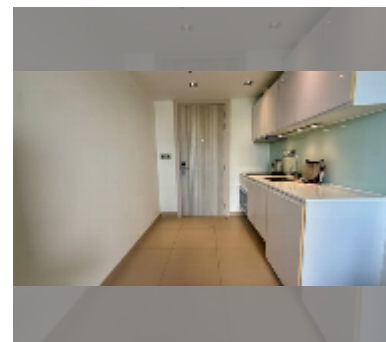

Condo for sale studio 24.66 m² in Sands Condominium, Pattaya

฿ 1,980,000

UNIT PARAMETERS:

| | |
|--|---------------------|
| UID | FS-242443 |
| quota | foreign quota |
| type | studio |
| size | 24.66m ² |
| floor | 7 |
| view | sea view |
| quality | good |
| equipment: furniture, air conditioner, television, washing-machine | |

Swimming pool: rooftop pool, infinity view, sunbathing area.

Chill zone: rooftop chillout.

Health zone: gym, sauna, hamam.

Other: lobby, CCTV, security.

[details](#)