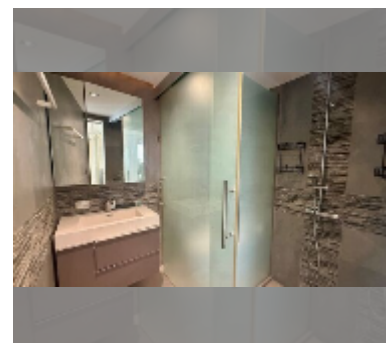

Condo for sale studio 24.66 m² in Sands Condominium, Pattaya

฿ 1,980,000

UNIT PARAMETERS:

| | |
|--|---------------------|
| UID | FS-242443 |
| quota | foreign quota |
| type | studio |
| size | 24.66m ² |
| floor | 7 |
| view | sea view |
| quality | good |
| equipment: furniture, air conditioner, television, washing-machine | |

Swimming pool: rooftop pool, infinity view, sunbathing area.

Chill zone: rooftop chillout.

Health zone: gym, sauna, hamam.

Other: lobby, CCTV, security.

[details](#)