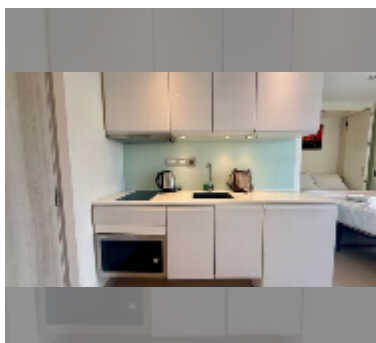

Condo for sale studio 24.66 m² in Sands Condominium, Pattaya

฿ 1,980,000

UNIT PARAMETERS:

UID	FS-242443
quota	foreign quota
type	studio
size	24.66m²
floor	7
view	sea view
quality	good
equipment: furniture, air conditioner, television, washing-machine	

PROJECT PARAMETERS:

district	Pratumnak
buildings	1
floors	27
built in	2017

FACILITIES:

General information: highrise, meters to beach: 50, minutes to beach: 1, open parking, covered parking.

Swimming pool: rooftop pool, infinity view, sunbathing area.

Chill zone: rooftop chillout.

Health zone: gym, sauna, hamam.

Other: lobby, CCTV, security.