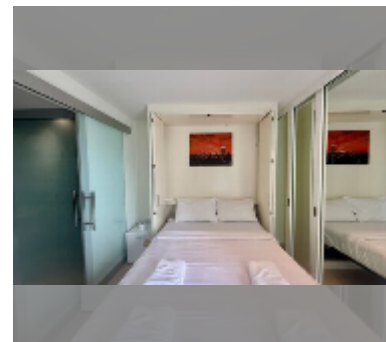

Condo for sale studio 24.66 m² in Sands Condominium, Pattaya

฿ 1,980,000

UNIT PARAMETERS:

| | |
|--|---------------------|
| UID | FS-242443 |
| quota | foreign quota |
| type | studio |
| size | 24.66m ² |
| floor | 7 |
| view | sea view |
| quality | good |
| equipment: furniture, air conditioner, television, washing-machine | |

Swimming pool: rooftop pool, infinity view, sunbathing area.

Chill zone: rooftop chillout.

Health zone: gym, sauna, hamam.

Other: lobby, CCTV, security.

[details](#)