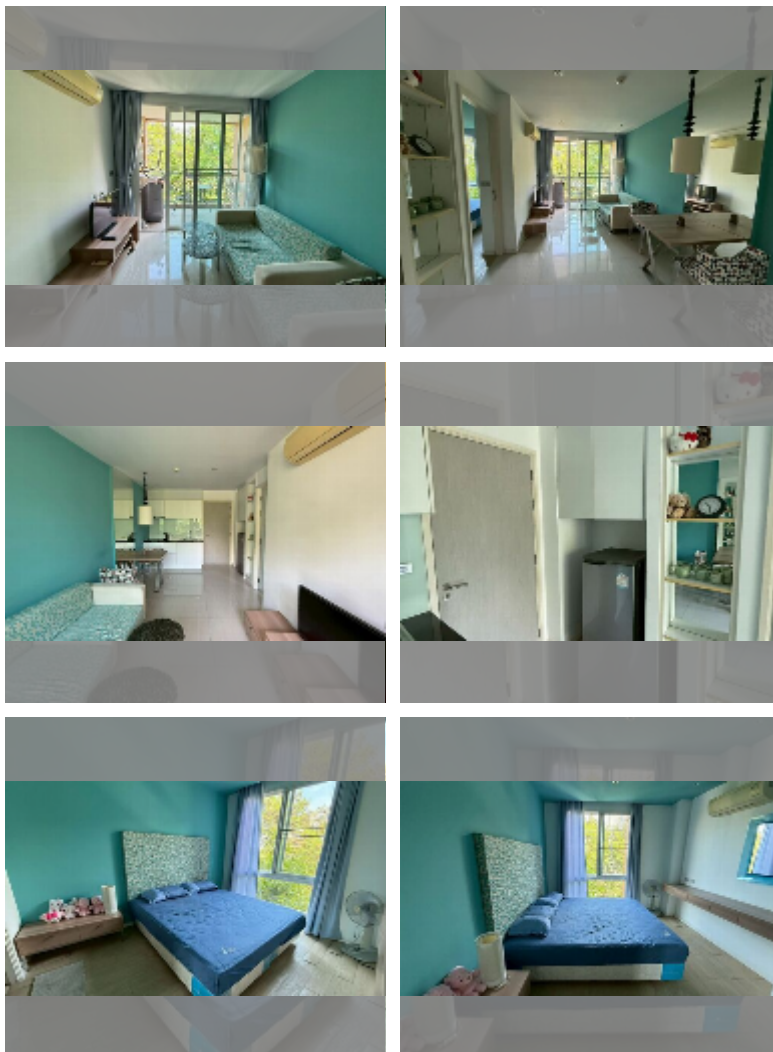

Condo for sale 1 bedroom 36 m² in Atlantis Condo Resort, Pattaya

฿ 1,890,000

UNIT PARAMETERS:

UID	FS-242429
quota	foreign quota
type	1 bedroom
size	36m²
floor	3
view	city view
quality	good
equipment: furniture, air conditioner, television, washing-machine, refrigerator	

PROJECT PARAMETERS:

district	Jomtien
buildings	5
floors	8
built in	2014
maintenance	฿ 15,120/year

FACILITIES:

General information: resort, meters to beach: 500, minutes to beach: 5, open parking, covered parking.

Swimming pool: swimming pool, kids pool, water slides, waterfall, jacuzzi.

Chill zone: chill zone, garden.

Health zone: gym, sauna, hamam.

Other: reception, lobby, clubhouse, games room, kids playgarden, CCTV, security, minimart, laundry.