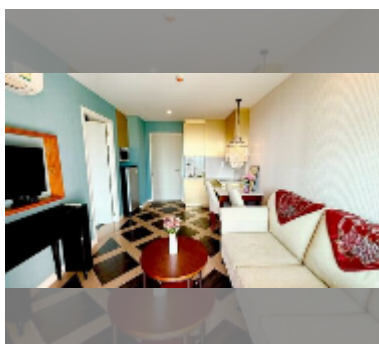

Condo for sale 1 bedroom 36.76 m² in Espana Condo Resort Pattaya, Pattaya

฿ 2,250,000

UNIT PARAMETERS:

UID	FS-242428
quota	foreign quota
type	1 bedroom
size	36.76m²
floor	7
view	city view
quality	good
equipment: furniture, air conditioner, television, refrigerator	

PROJECT PARAMETERS:

district	Jomtien
buildings	7
floors	8
built in	2018
maintenance	฿ 19,850/year

FACILITIES:

General information: resort, underground parking, open parking, covered parking.

Swimming pool: swimming pool, kids pool.

Chill zone: chill zone.

Health zone: gym, sauna.

Other: lobby, kids playgarden, CCTV, security, minimart.