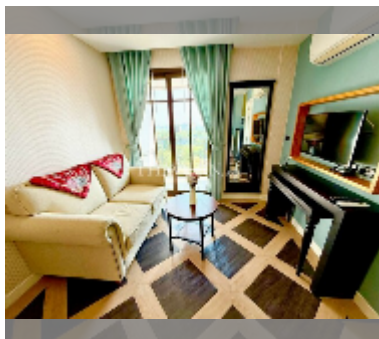

Condo for sale 1 bedroom 36.76 m² in Espana Condo Resort Pattaya, Pattaya

฿ 2,250,000

UNIT PARAMETERS:

UID	FS-242428
quota	foreign quota
type	1 bedroom
size	36.76m²
floor	7
view	city view
quality	good
equipment: furniture, air conditioner, television, refrigerator	

PROJECT PARAMETERS:

district	Jomtien
buildings	7
floors	8
built in	2018
maintenance	฿ 19,850/year

FACILITIES:

General information: resort, underground parking, open parking, covered parking.
Swimming pool: swimming pool, kids pool.
Chill zone: chill zone.
Health zone: gym, sauna.
Other: lobby, kids playgarden, CCTV, security, minimart.