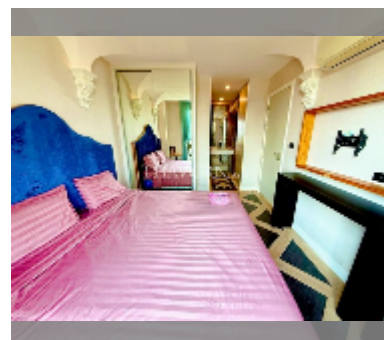

Condo for sale 1 bedroom 36.76 m² in Espana Condo Resort Pattaya, Pattaya

฿ 2,250,000

UNIT PARAMETERS:

UID	FS-242428
quota	foreign quota
type	1 bedroom
size	36.76m²
floor	7
view	city view
quality	good
equipment: furniture, air conditioner, television, refrigerator	

PROJECT PARAMETERS:

district	Jomtien
buildings	7
floors	8
built in	2018
maintenance	฿ 19,850/year

FACILITIES:

General information: resort, underground parking, open parking, covered parking.
Swimming pool: swimming pool, kids pool.
Chill zone: chill zone.
Health zone: gym, sauna.
Other: lobby, kids playgarden, CCTV, security, minimart.