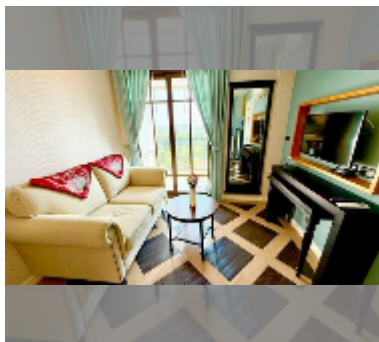

Condo for sale 1 bedroom 36.76 m² in Espana Condo Resort Pattaya, Pattaya

฿ 2,250,000

UNIT PARAMETERS:

UID	FS-242428
quota	foreign quota
type	1 bedroom
size	36.76m²
floor	7
view	city view
quality	good
equipment: furniture, air conditioner, television, refrigerator	

PROJECT PARAMETERS:

district	Jomtien
buildings	7
floors	8
built in	2018
maintenance	฿ 19,850/year

FACILITIES:

General information: resort, underground parking, open parking, covered parking.

Swimming pool: swimming pool, kids pool.

Chill zone: chill zone.

Health zone: gym, sauna.

Other: lobby, kids playgarden, CCTV, security, minimart.