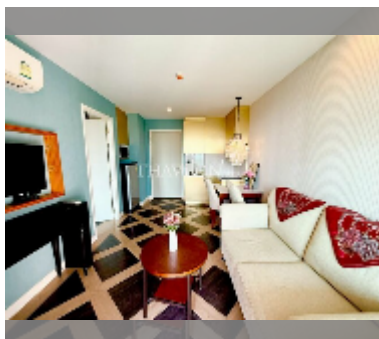

Condo for sale 1 bedroom 36.76 m² in Espana Condo Resort Pattaya, Pattaya

฿ 2,250,000

UNIT PARAMETERS:

UID	FS-242428
quota	foreign quota
type	1 bedroom
size	36.76m ²
floor	7
view	city view
quality	good
equipment: furniture, air conditioner, television, refrigerator	

PROJECT PARAMETERS:

district	Jomtien
buildings	7
floors	8
built in	2018
maintenance	฿ 19,850/year

FACILITIES:

General information: resort, underground parking, open parking, covered parking.
 Swimming pool: swimming pool, kids pool.
 Chill zone: chill zone.
 Health zone: gym, sauna.
 Other: lobby, kids playgarden, CCTV, security, minimart.