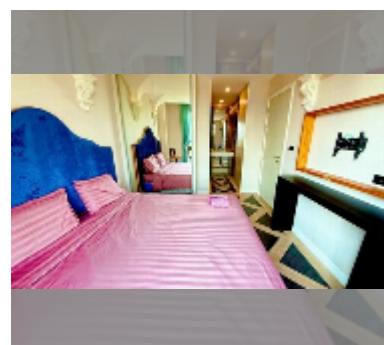

Condo for sale 1 bedroom 36.76 m² in Espana Condo Resort Pattaya, Pattaya

฿ 2,250,000

UNIT PARAMETERS:

UID	FS-242428
quota	foreign quota
type	1 bedroom
size	36.76m²
floor	7
view	city view
quality	good
equipment: furniture, air conditioner, television, refrigerator	

PROJECT PARAMETERS:

district	Jomtien
buildings	7
floors	8
built in	2018
maintenance	฿ 19,850/year

FACILITIES:

General information: resort, underground parking, open parking, covered parking.

Swimming pool: swimming pool, kids pool.

Chill zone: chill zone.

Health zone: gym, sauna.

Other: lobby, kids playgarden, CCTV, security, minimart.