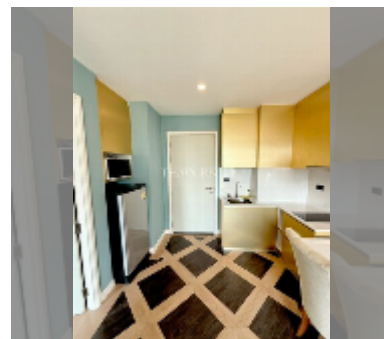

Condo for sale 1 bedroom 36.76 m² in Espana Condo Resort Pattaya, Pattaya

฿ 2,250,000

UNIT PARAMETERS:

UID	FS-242428
quota	foreign quota
type	1 bedroom
size	36.76m²
floor	7
view	city view
quality	good
equipment: furniture, air conditioner, television, refrigerator	

PROJECT PARAMETERS:

district	Jomtien
buildings	7
floors	8
built in	2018
maintenance	฿ 19,850/year

FACILITIES:

General information: resort, underground parking, open parking, covered parking.
Swimming pool: swimming pool, kids pool.
Chill zone: chill zone.
Health zone: gym, sauna.
Other: lobby, kids playgarden, CCTV, security, minimart.