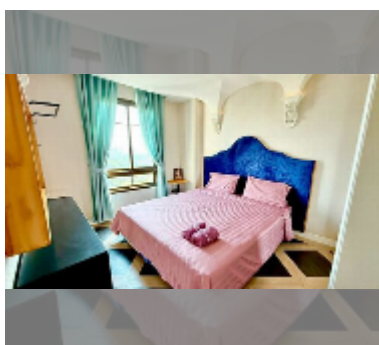

Condo for sale 1 bedroom 36.76 m² in Espana Condo Resort Pattaya, Pattaya

฿ 2,250,000

UNIT PARAMETERS:

UID	FS-242428
quota	foreign quota
type	1 bedroom
size	36.76m²
floor	7
view	city view
quality	good
equipment: furniture, air conditioner, television, refrigerator	

PROJECT PARAMETERS:

district	Jomtien
buildings	7
floors	8
built in	2018
maintenance	฿ 19,850/year

FACILITIES:

General information: resort, underground parking, open parking, covered parking.

Swimming pool: swimming pool, kids pool.

Chill zone: chill zone.

Health zone: gym, sauna.

Other: lobby, kids playgarden, CCTV, security, minimart.