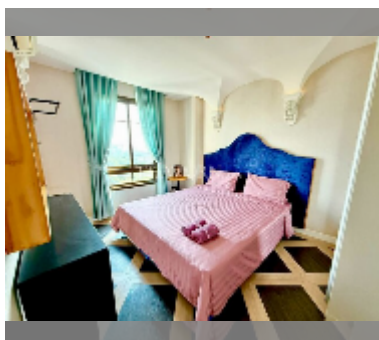

Condo for sale 1 bedroom 36.76 m² in Espana Condo Resort Pattaya, Pattaya

฿ 2,250,000

UNIT PARAMETERS:

UID	FS-242428
quota	foreign quota
type	1 bedroom
size	36.76m ²
floor	7
view	city view
quality	good
equipment: furniture, air conditioner, television, refrigerator	

PROJECT PARAMETERS:

district	Jomtien
buildings	7
floors	8
built in	2018
maintenance	฿ 19,850/year

FACILITIES:

General information: resort, underground parking, open parking, covered parking.
 Swimming pool: swimming pool, kids pool.
 Chill zone: chill zone.
 Health zone: gym, sauna.
 Other: lobby, kids playgarden, CCTV, security, minimart.