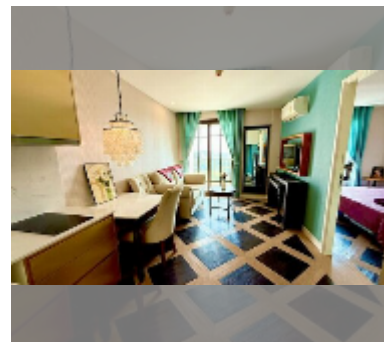

Condo for sale 1 bedroom 36.76 m² in Espana Condo Resort Pattaya, Pattaya

฿ 2,250,000

UNIT PARAMETERS:

UID	FS-242428
quota	foreign quota
type	1 bedroom
size	36.76m²
floor	7
view	city view
quality	good
equipment: furniture, air conditioner, television, refrigerator	

PROJECT PARAMETERS:

district	Jomtien
buildings	7
floors	8
built in	2018
maintenance	฿ 19,850/year

FACILITIES:

General information: resort, underground parking, open parking, covered parking.

Swimming pool: swimming pool, kids pool.

Chill zone: chill zone.

Health zone: gym, sauna.

Other: lobby, kids playgarden, CCTV, security, minimart.