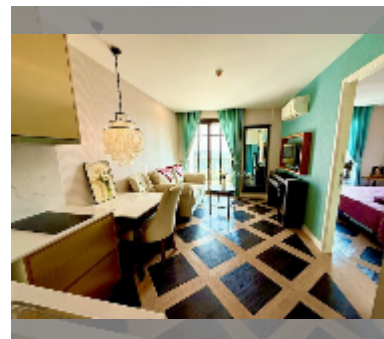

Condo for sale 1 bedroom 36.76 m² in Espana Condo Resort Pattaya, Pattaya

฿ 2,250,000

UNIT PARAMETERS:

UID	FS-242428
quota	foreign quota
type	1 bedroom
size	36.76m ²
floor	7
view	city view
quality	good
equipment: furniture, air conditioner, television, refrigerator	

PROJECT PARAMETERS:

district	Jomtien
buildings	7
floors	8
built in	2018
maintenance	฿ 19,850/year

FACILITIES:

General information: resort, underground parking, open parking, covered parking.
 Swimming pool: swimming pool, kids pool.
 Chill zone: chill zone.
 Health zone: gym, sauna.
 Other: lobby, kids playgarden, CCTV, security, minimart.