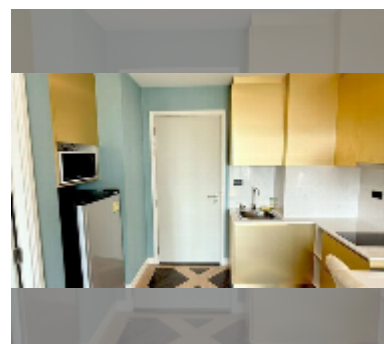

Condo for sale 1 bedroom 36.76 m² in Espana Condo Resort Pattaya, Pattaya

฿ 2,250,000

UNIT PARAMETERS:

UID	FS-242428
quota	foreign quota
type	1 bedroom
size	36.76m²
floor	7
view	city view
quality	good
equipment: furniture, air conditioner, television, refrigerator	

PROJECT PARAMETERS:

district	Jomtien
buildings	7
floors	8
built in	2018
maintenance	฿ 19,850/year

FACILITIES:

General information: resort, underground parking, open parking, covered parking.

Swimming pool: swimming pool, kids pool.

Chill zone: chill zone.

Health zone: gym, sauna.

Other: lobby, kids playgarden, CCTV, security, minimart.