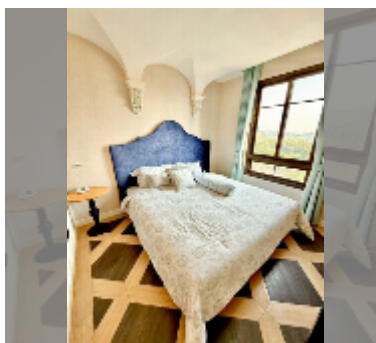

Condo for sale 1 bedroom 34.67 m² in Espana Condo Resort Pattaya, Pattaya

฿ 2,150,000

UNIT PARAMETERS:

UID	FS-242427
quota	foreign quota
type	1 bedroom
size	34.67m ²
floor	7
view	city view
quality	good
equipment: furniture, air conditioner, television, refrigerator	

PROJECT PARAMETERS:

district	Jomtien
buildings	7
floors	8
built in	2018
maintenance	฿ 18,722/year

FACILITIES:

General information: resort, underground parking, open parking, covered parking.
 Swimming pool: swimming pool, kids pool.
 Chill zone: chill zone.
 Health zone: gym, sauna.
 Other: lobby, kids playgarden, CCTV, security, minimart.