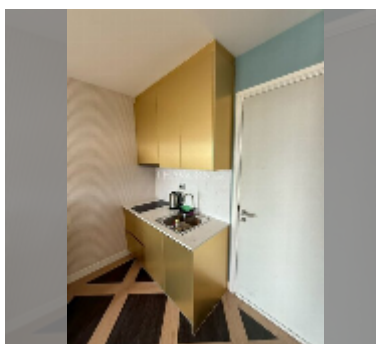

Condo for sale 1 bedroom 34.67 m² in Espana Condo Resort Pattaya, Pattaya

฿ 2,150,000

UNIT PARAMETERS:

UID	FS-242427
quota	foreign quota
type	1 bedroom
size	34.67m²
floor	7
view	city view
quality	good
equipment: furniture, air conditioner, television, refrigerator	

PROJECT PARAMETERS:

district	Jomtien
buildings	7
floors	8
built in	2018
maintenance	฿ 18,722/year

FACILITIES:

General information: resort, underground parking, open parking, covered parking.
Swimming pool: swimming pool, kids pool.
Chill zone: chill zone.
Health zone: gym, sauna.
Other: lobby, kids playgarden, CCTV, security, minimart.