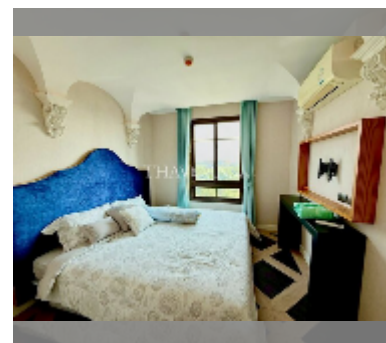

Condo for sale 1 bedroom 34.67 m² in Espana Condo Resort Pattaya, Pattaya

฿ 2,150,000

UNIT PARAMETERS:

UID	FS-242427
quota	foreign quota
type	1 bedroom
size	34.67m ²
floor	7
view	city view
quality	good
equipment: furniture, air conditioner, television, refrigerator	

PROJECT PARAMETERS:

district	Jomtien
buildings	7
floors	8
built in	2018
maintenance	฿ 18,722/year

FACILITIES:

General information: resort, underground parking, open parking, covered parking.
 Swimming pool: swimming pool, kids pool.
 Chill zone: chill zone.
 Health zone: gym, sauna.
 Other: lobby, kids playgarden, CCTV, security, minimart.