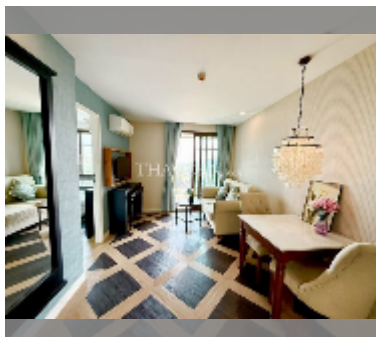

Condo for sale 1 bedroom 34.67 m² in Espana Condo Resort Pattaya, Pattaya

฿ 2,150,000

UNIT PARAMETERS:

UID	FS-242427
quota	foreign quota
type	1 bedroom
size	34.67m ²
floor	7
view	city view
quality	good
equipment: furniture, air conditioner, television, refrigerator	

PROJECT PARAMETERS:

district	Jomtien
buildings	7
floors	8
built in	2018
maintenance	฿ 18,722/year

FACILITIES:

General information: resort, underground parking, open parking, covered parking.
 Swimming pool: swimming pool, kids pool.
 Chill zone: chill zone.
 Health zone: gym, sauna.
 Other: lobby, kids playgarden, CCTV, security, minimart.