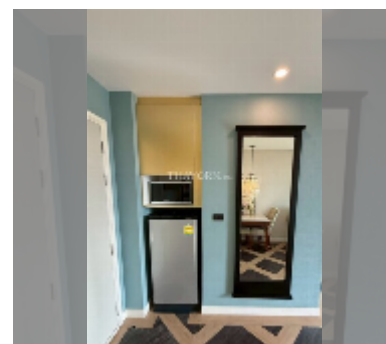

Condo for sale 1 bedroom 34.67 m² in Espana Condo Resort Pattaya, Pattaya

฿ 2,150,000

UNIT PARAMETERS:

UID	FS-242427
quota	foreign quota
type	1 bedroom
size	34.67m²
floor	7
view	city view
quality	good
equipment: furniture, air conditioner, television, refrigerator	

PROJECT PARAMETERS:

district	Jomtien
buildings	7
floors	8
built in	2018
maintenance	฿ 18,722/year

FACILITIES:

General information: resort, underground parking, open parking, covered parking.
Swimming pool: swimming pool, kids pool.
Chill zone: chill zone.
Health zone: gym, sauna.
Other: lobby, kids playgarden, CCTV, security, minimart.