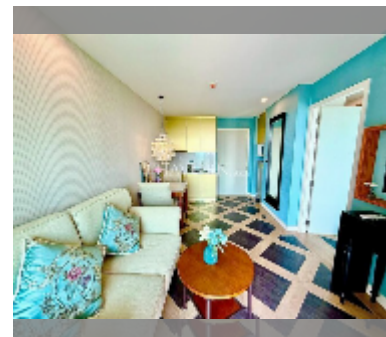

Condo for sale 1 bedroom 34.67 m² in Espana Condo Resort Pattaya, Pattaya

฿ 2,150,000

UNIT PARAMETERS:

UID	FS-242427
quota	foreign quota
type	1 bedroom
size	34.67m²
floor	7
view	city view
quality	good
equipment: furniture, air conditioner, television, refrigerator	

PROJECT PARAMETERS:

district	Jomtien
buildings	7
floors	8
built in	2018
maintenance	฿ 18,722/year

FACILITIES:

General information: resort, underground parking, open parking, covered parking.
Swimming pool: swimming pool, kids pool.
Chill zone: chill zone.
Health zone: gym, sauna.
Other: lobby, kids playgarden, CCTV, security, minimart.