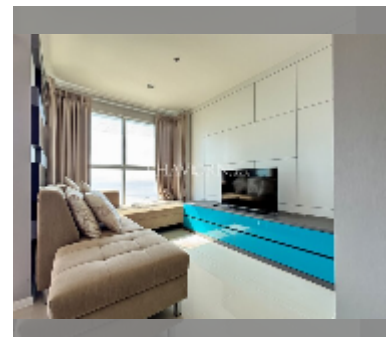

Condo for sale 2 bedroom 57 m² in Lumpini Park Beach Jomtien, Pattaya

฿ 4,590,000

UNIT PARAMETERS:

UID	FS-242423
quota	thai quota
type	2 bedroom
size	57m²
floor	15
view	sea view
quality	excellent

equipment: furniture, kitchen appliances, air conditioner, television, washing-machine, refrigerator

PROJECT PARAMETERS:

district	Jomtien
buildings	3
floors	30
built in	2013
maintenance	฿ 27,360/year

FACILITIES:

General information: highrise, meters to beach: 50, minutes to beach: 1, open parking, multy-level parking.

Swimming pool: swimming pool, kids pool, rooftop pool, jacuzzi.

Chill zone: chill zone, garden, rooftop chillout.

Health zone: gym, sauna.

Other: reception, clubhouse, meeting room, games room, kids playgarden, CCTV, security.