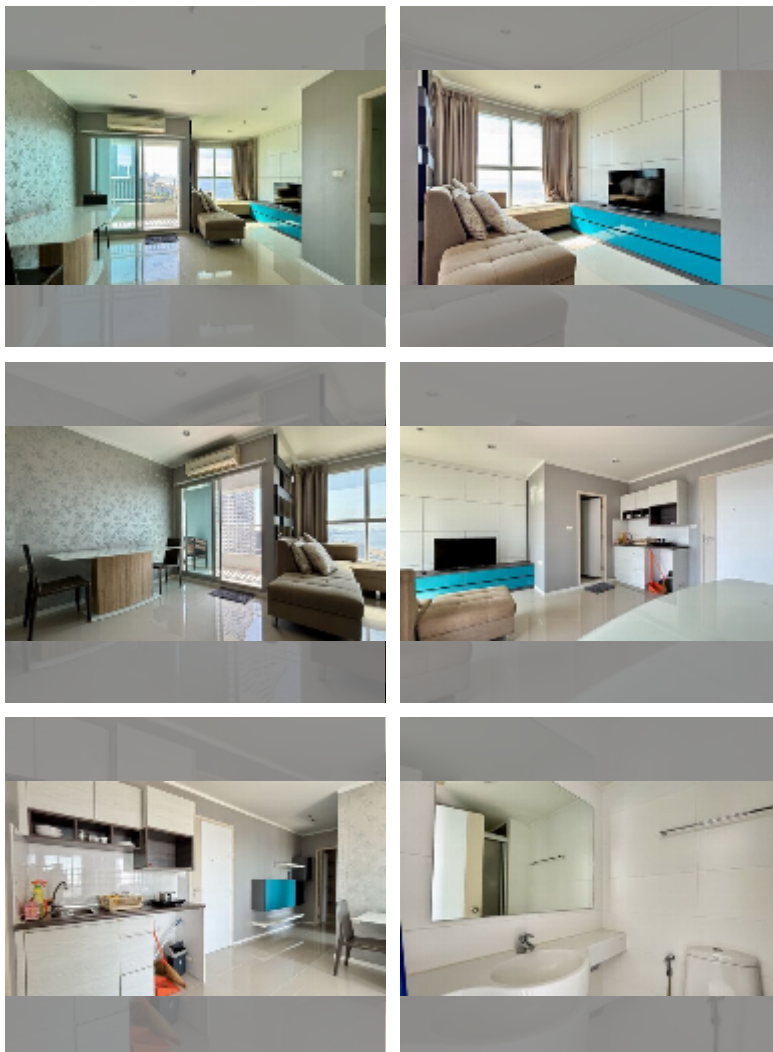

## Condo for sale 2 bedroom 57 m<sup>2</sup> in Lumpini Park Beach Jomtien, Pattaya

**฿ 4,590,000**

**UNIT PARAMETERS:**

UID	FS-242423
quota	thai quota
type	2 bedroom
size	57m <sup>2</sup>
floor	15
view	sea view
quality	excellent

equipment: furniture, kitchen appliances, air conditioner, television, washing-machine, refrigerator

**PROJECT PARAMETERS:**

district	Jomtien
buildings	3
floors	30
built in	2013
maintenance	฿ 27,360/year

**Health zone:** gym, sauna.

**Other:** reception, clubhouse, meeting room, games room, kids playgarden, CCTV, security.

details