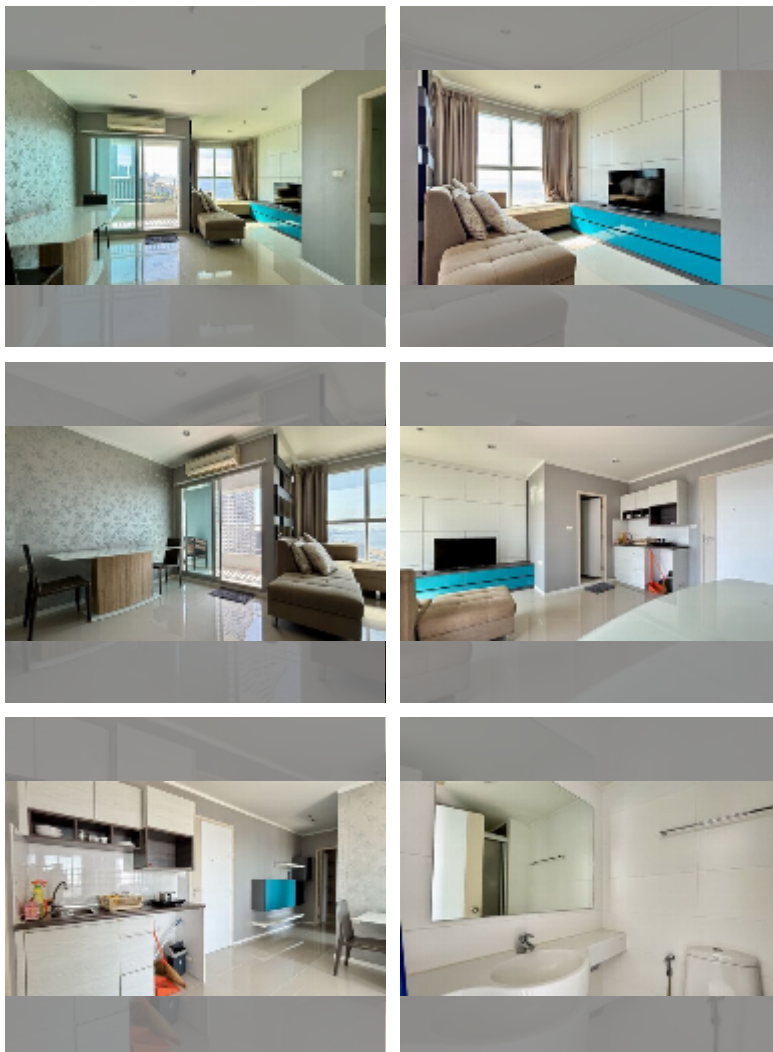

Condo for sale 2 bedroom 57 m² in Lumpini Park Beach Jomtien, Pattaya

฿ 4,590,000

UNIT PARAMETERS:

UID	FS-242423
quota	thai quota
type	2 bedroom
size	57m²
floor	15
view	sea view
quality	excellent

equipment: furniture, kitchen appliances, air conditioner, television, washing-machine, refrigerator

PROJECT PARAMETERS:

district	Jomtien
buildings	3
floors	30
built in	2013
maintenance	฿ 27,360/year

FACILITIES:

General information: highrise, meters to beach: 50, minutes to beach: 1, open parking, multy-level parking.

Swimming pool: swimming pool, kids pool, rooftop pool, jacuzzi.

Chill zone: chill zone, garden, rooftop chillout.

Health zone: gym, sauna.

Other: reception, clubhouse, meeting room, games room, kids playgarden, CCTV, security.