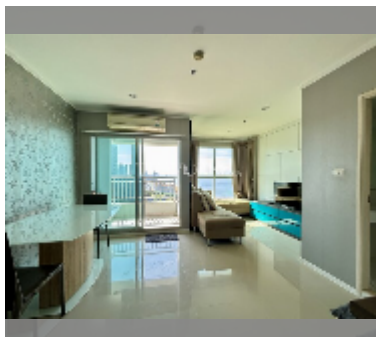

Condo for sale 2 bedroom 57 m² in Lumpini Park Beach Jomtien, Pattaya

฿ 4,590,000

UNIT PARAMETERS:

UID	FS-242423
quota	thai quota
type	2 bedroom
size	57m²
floor	15
view	sea view
quality	excellent

equipment: furniture, kitchen appliances, air conditioner, television, washing-machine, refrigerator

PROJECT PARAMETERS:

district	Jomtien
buildings	3
floors	30
built in	2013
maintenance	฿ 27,360/year

FACILITIES:

General information: highrise, meters to beach: 50, minutes to beach: 1, open parking, multy-level parking.

Swimming pool: swimming pool, kids pool, rooftop pool, jacuzzi.

Chill zone: chill zone, garden, rooftop chillout.

Health zone: gym, sauna.

Other: reception, clubhouse, meeting room, games room, kids playgarden, CCTV, security.