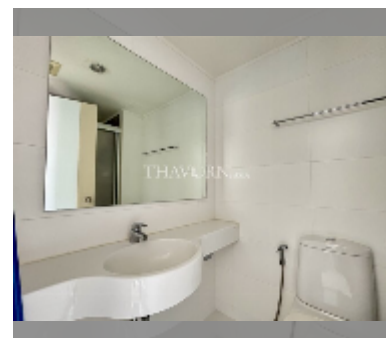

Condo for sale 2 bedroom 57 m² in Lumpini Park Beach Jomtien, Pattaya

฿ 4,590,000

UNIT PARAMETERS:

UID	FS-242423
quota	thai quota
type	2 bedroom
size	57m²
floor	15
view	sea view
quality	excellent

equipment: furniture, kitchen appliances, air conditioner, television, washing-machine, refrigerator

PROJECT PARAMETERS:

district	Jomtien
buildings	3
floors	30
built in	2013
maintenance	฿ 27,360/year

FACILITIES:

General information: highrise, meters to beach: 50, minutes to beach: 1, open parking, multy-level parking.

Swimming pool: swimming pool, kids pool, rooftop pool, jacuzzi.

Chill zone: chill zone, garden, rooftop chillout.

Health zone: gym, sauna.

Other: reception, clubhouse, meeting room, games room, kids playgarden, CCTV, security.