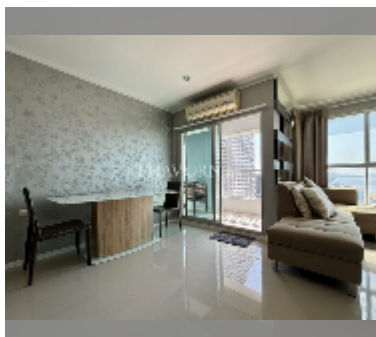

Condo for sale 2 bedroom 57 m² in Lumpini Park Beach Jomtien, Pattaya

฿ 4,590,000

UNIT PARAMETERS:

UID	FS-242423
quota	thai quota
type	2 bedroom
size	57m²
floor	15
view	sea view
quality	excellent

equipment: furniture, kitchen appliances, air conditioner, television, washing-machine, refrigerator

PROJECT PARAMETERS:

district	Jomtien
buildings	3
floors	30
built in	2013
maintenance	฿ 27,360/year

FACILITIES:

General information: highrise, meters to beach: 50, minutes to beach: 1, open parking, multy-level parking.

Swimming pool: swimming pool, kids pool, rooftop pool, jacuzzi.

Chill zone: chill zone, garden, rooftop chillout.

Health zone: gym, sauna.

Other: reception, clubhouse, meeting room, games room, kids playgarden, CCTV, security.