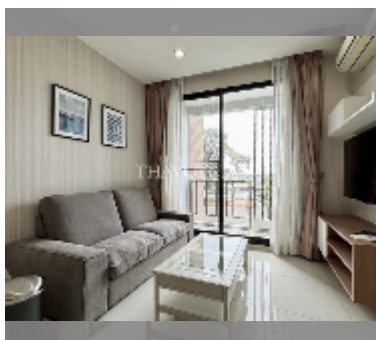

Condo for sale 1 bedroom 35 m² in The Sky Condo Sriracha, Pattaya

฿ 2,200,000

UNIT PARAMETERS:

UID	FS-242422
quota	foreign quota
type	1 bedroom
size	35m²
floor	7
view	city view
quality	excellent

equipment: furniture, kitchen appliances, air conditioner, television, washing-machine, refrigerator

PROJECT PARAMETERS:

district	Laem Chabang
buildings	1
floors	22
built in	2016
maintenance	฿ 14,700/year

FACILITIES:

General information: highrise, shuttle bus, open parking, multy-level parking, covered parking.

Swimming pool: swimming pool, sunbathing area.

Chill zone: chill zone, garden, rooftop chillout.

Health zone: gym.

Other: reception, lobby, CCTV, security.