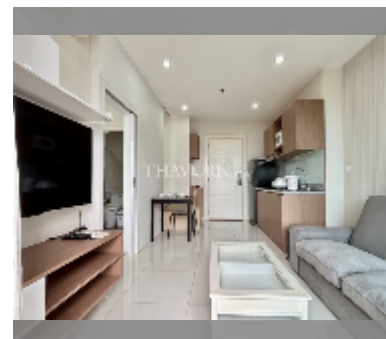

Condo for sale 1 bedroom 35 m² in The Sky Condo Sriracha, Pattaya

฿ 2,200,000

UNIT PARAMETERS:

UID	FS-242422
quota	foreign quota
type	1 bedroom
size	35m²
floor	7
view	city view
quality	excellent

equipment: furniture, kitchen appliances, air conditioner, television, washing-machine, refrigerator

PROJECT PARAMETERS:

district	Laem Chabang
buildings	1
floors	22
built in	2016
maintenance	฿ 14,700/year

FACILITIES:

General information: highrise, shuttle bus, open parking, multy-level parking, covered parking.

Swimming pool: swimming pool, sunbathing area.

Chill zone: chill zone, garden, rooftop chillout.

Health zone: gym.

Other: reception, lobby, CCTV, security.