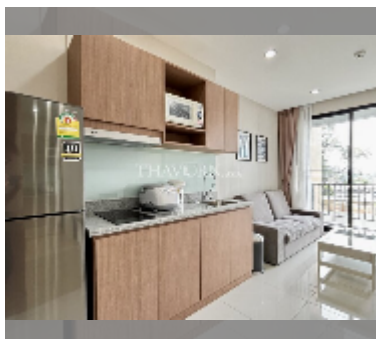

Condo for sale 1 bedroom 35 m² in The Sky Condo Sriracha, Pattaya

฿ 2,200,000

UNIT PARAMETERS:

UID	FS-242422
quota	foreign quota
type	1 bedroom
size	35m²
floor	7
view	city view
quality	excellent

equipment: furniture, kitchen appliances, air conditioner, television, washing-machine, refrigerator

PROJECT PARAMETERS:

district	Laem Chabang
buildings	1
floors	22
built in	2016
maintenance	฿ 14,700/year

FACILITIES:

General information: highrise, shuttle bus, open parking, multy-level parking, covered parking.

Swimming pool: swimming pool, sunbathing area.

Chill zone: chill zone, garden, rooftop chillout.

Health zone: gym.

Other: reception, lobby, CCTV, security.