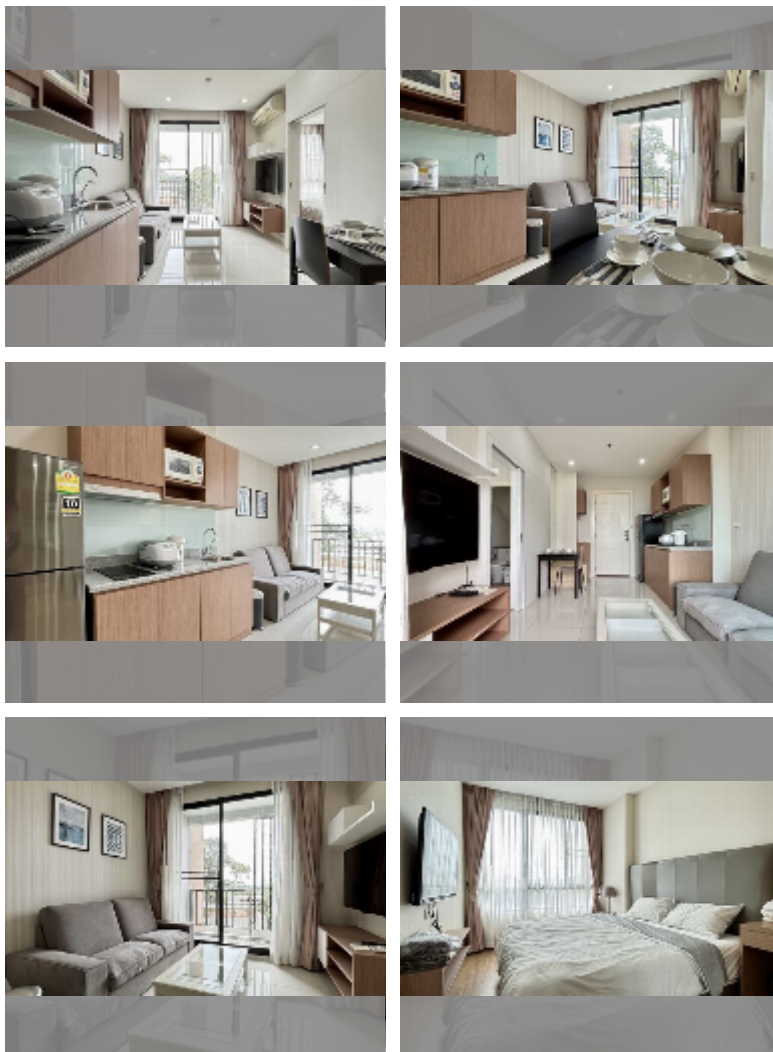

Condo for sale 1 bedroom 35 m² in The Sky Condo Sriracha, Pattaya

฿ 2,200,000

UNIT PARAMETERS:

UID	FS-242422
quota	foreign quota
type	1 bedroom
size	35m²
floor	7
view	city view
quality	excellent

equipment: furniture, kitchen appliances, air conditioner, television, washing-machine, refrigerator

PROJECT PARAMETERS:

district	Laem Chabang
buildings	1
floors	22
built in	2016
maintenance	฿ 14,700/year

FACILITIES:

General information: highrise, shuttle bus, open parking, multy-level parking, covered parking.

Swimming pool: swimming pool, sunbathing area.

Chill zone: chill zone, garden, rooftop chillout.

Health zone: gym.

Other: reception, lobby, CCTV, security.