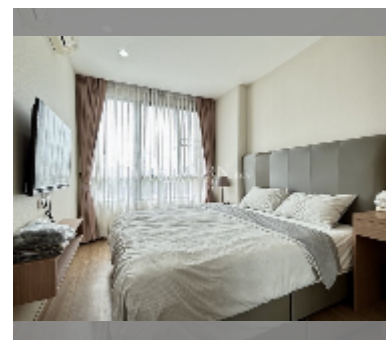

Condo for sale 1 bedroom 35 m² in The Sky Condo Sriracha, Pattaya

฿ 2,200,000

UNIT PARAMETERS:

UID	FS-242422
quota	foreign quota
type	1 bedroom
size	35m²
floor	7
view	city view
quality	excellent

equipment: furniture, kitchen appliances, air conditioner, television, washing-machine, refrigerator

PROJECT PARAMETERS:

district	Laem Chabang
buildings	1
floors	22
built in	2016
maintenance	฿ 14,700/year

FACILITIES:

General information: highrise, shuttle bus, open parking, multy-level parking, covered parking.

Swimming pool: swimming pool, sunbathing area.

Chill zone: chill zone, garden, rooftop chillout.

Health zone: gym.

Other: reception, lobby, CCTV, security.