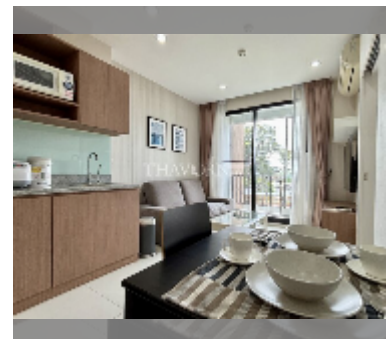

Condo for sale 1 bedroom 35 m² in The Sky Condo Sriracha, Pattaya

฿ 2,200,000

UNIT PARAMETERS:

UID	FS-242422
quota	foreign quota
type	1 bedroom
size	35m²
floor	7
view	city view
quality	excellent

equipment: furniture, kitchen appliances, air conditioner, television, washing-machine, refrigerator

PROJECT PARAMETERS:

district	Laem Chabang
buildings	1
floors	22
built in	2016
maintenance	฿ 14,700/year

FACILITIES:

General information: highrise, shuttle bus, open parking, multy-level parking, covered parking.

Swimming pool: swimming pool, sunbathing area.

Chill zone: chill zone, garden, rooftop chillout.

Health zone: gym.

Other: reception, lobby, CCTV, security.