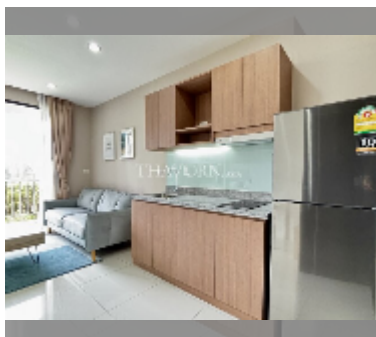

Condo for sale 1 bedroom 38 m² in The Sky Condo Sriracha, Pattaya

฿ 2,200,000

UNIT PARAMETERS:

UID	FS-242421
quota	foreign quota
type	1 bedroom
size	38m²
floor	4
view	pool view
quality	excellent
equipment: furniture, kitchen appliances, air conditioner, television, washing-machine	

PROJECT PARAMETERS:

district	Laem Chabang
buildings	1
floors	22
built in	2016
maintenance	฿ 15,960/year

FACILITIES:

General information: highrise, shuttle bus, open parking, multy-level parking, covered parking.

Swimming pool: swimming pool, sunbathing area.

Chill zone: chill zone, garden, rooftop chillout.

Health zone: gym.

Other: reception, lobby, CCTV, security.