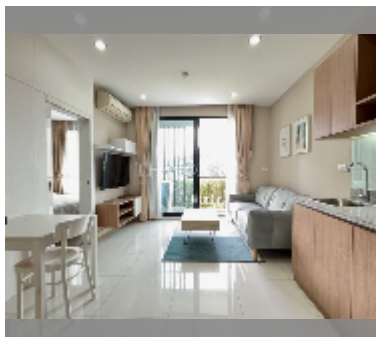

Condo for sale 1 bedroom 38 m² in The Sky Condo Sriracha, Pattaya

฿ 2,200,000

UNIT PARAMETERS:

UID	FS-242421
quota	foreign quota
type	1 bedroom
size	38m²
floor	4
view	pool view
quality	excellent
equipment: furniture, kitchen appliances, air conditioner, television, washing-machine	

PROJECT PARAMETERS:

district	Laem Chabang
buildings	1
floors	22
built in	2016
maintenance	฿ 15,960/year

FACILITIES:

General information: highrise, shuttle bus, open parking, multy-level parking, covered parking.

Swimming pool: swimming pool, sunbathing area.

Chill zone: chill zone, garden, rooftop chillout.

Health zone: gym.

Other: reception, lobby, CCTV, security.