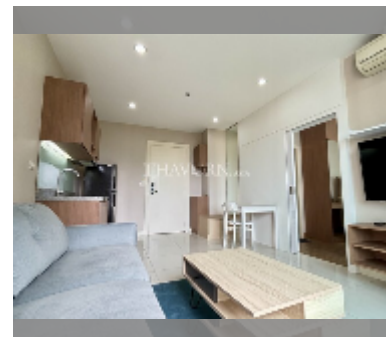

Condo for sale 1 bedroom 38 m² in The Sky Condo Sriracha, Pattaya

฿ 2,200,000

UNIT PARAMETERS:

| | |
|--|------------------|
| UID | FS-242421 |
| quota | foreign quota |
| type | 1 bedroom |
| size | 38m ² |
| floor | 4 |
| view | pool view |
| quality | excellent |
| equipment: furniture, kitchen appliances, air conditioner, television, washing-machine | |

Swimming pool: swimming pool, sunbathing area.

Chill zone: chill zone, garden, rooftop chillout.

Health zone: gym.

Other: reception, lobby, CCTV, security.

[details](#)