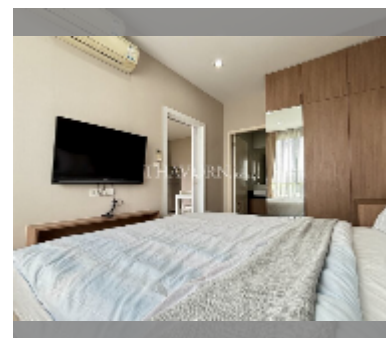

Condo for sale 1 bedroom 38 m² in The Sky Condo Sriracha, Pattaya

฿ 2,200,000

UNIT PARAMETERS:

UID	FS-242421
quota	foreign quota
type	1 bedroom
size	38m²
floor	4
view	pool view
quality	excellent
equipment: furniture, kitchen appliances, air conditioner, television, washing-machine	

PROJECT PARAMETERS:

district	Laem Chabang
buildings	1
floors	22
built in	2016
maintenance	฿ 15,960/year

FACILITIES:

General information: highrise, shuttle bus, open parking, multy-level parking, covered parking.

Swimming pool: swimming pool, sunbathing area.

Chill zone: chill zone, garden, rooftop chillout.

Health zone: gym.

Other: reception, lobby, CCTV, security.