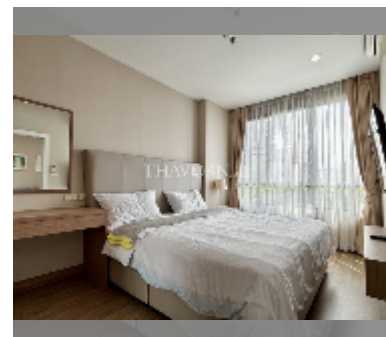

Condo for sale 1 bedroom 38 m² in The Sky Condo Sriracha, Pattaya

฿ 2,200,000

UNIT PARAMETERS:

UID	FS-242421
quota	foreign quota
type	1 bedroom
size	38m²
floor	4
view	pool view
quality	excellent
equipment: furniture, kitchen appliances, air conditioner, television, washing-machine	

PROJECT PARAMETERS:

district	Laem Chabang
buildings	1
floors	22
built in	2016
maintenance	฿ 15,960/year

FACILITIES:

General information: highrise, shuttle bus, open parking, multy-level parking, covered parking.

Swimming pool: swimming pool, sunbathing area.

Chill zone: chill zone, garden, rooftop chillout.

Health zone: gym.

Other: reception, lobby, CCTV, security.