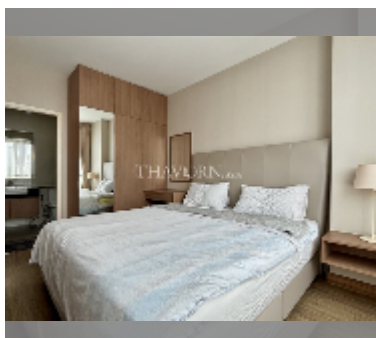

Condo for sale 1 bedroom 38 m² in The Sky Condo Sriracha, Pattaya

฿ 2,200,000

UNIT PARAMETERS:

UID	FS-242421
quota	foreign quota
type	1 bedroom
size	38m²
floor	4
view	pool view
quality	excellent
equipment: furniture, kitchen appliances, air conditioner, television, washing-machine	

PROJECT PARAMETERS:

district	Laem Chabang
buildings	1
floors	22
built in	2016
maintenance	฿ 15,960/year

FACILITIES:

General information: highrise, shuttle bus, open parking, multy-level parking, covered parking.

Swimming pool: swimming pool, sunbathing area.

Chill zone: chill zone, garden, rooftop chillout.

Health zone: gym.

Other: reception, lobby, CCTV, security.