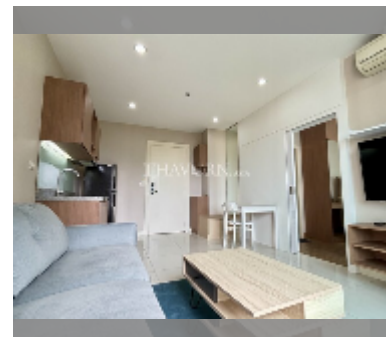

Condo for sale 1 bedroom 38 m² in The Sky Condo Sriracha, Pattaya

฿ 2,200,000

UNIT PARAMETERS:

UID	FS-242421
quota	foreign quota
type	1 bedroom
size	38m ²
floor	4
view	pool view
quality	excellent
equipment: furniture, kitchen appliances, air conditioner, television, washing-machine	

Swimming pool: swimming pool, sunbathing area.

Chill zone: chill zone, garden, rooftop chillout.

Health zone: gym.

Other: reception, lobby, CCTV, security.

details