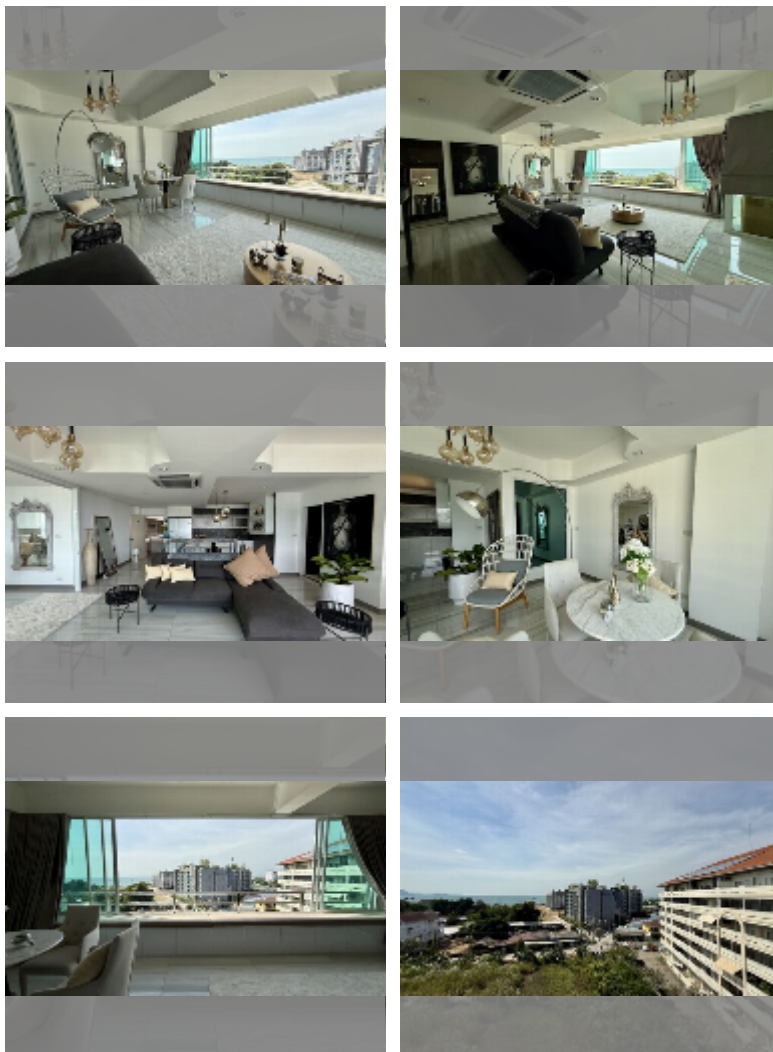

Condo for sale 1 bedroom 87 m² in Somphong Condotel, Pattaya

฿ 6,150,000

UNIT PARAMETERS:

UID	FS-242416
quota	foreign quota
type	1 bedroom
size	87m²
floor	6
view	sea view
quality	excellent
equipment: furniture, air conditioner, washing-machine, refrigerator	

PROJECT PARAMETERS:

district	Na Jomtien
buildings	1
floors	8
maintenance	฿ 18,792/year

FACILITIES:

General information: boutique, open parking.

Swimming pool: swimming pool.

Chill zone: chill zone.

Health zone: gym.

Other: kids playgarden, CCTV, security, minimart.