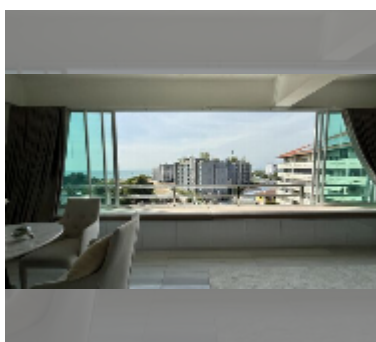

Condo for sale 1 bedroom 87 m² in Somphong Condotel, Pattaya

฿ 6,150,000

UNIT PARAMETERS:

UID	FS-242416
quota	foreign quota
type	1 bedroom
size	87m²
floor	6
view	sea view
quality	excellent
equipment: furniture, air conditioner, washing-machine, refrigerator	

PROJECT PARAMETERS:

district	Na Jomtien
buildings	1
floors	8
maintenance	฿ 18,792/year

FACILITIES:

General information: boutique, open parking.

Swimming pool: swimming pool.

Chill zone: chill zone.

Health zone: gym.

Other: kids playgarden, CCTV, security, minimart.