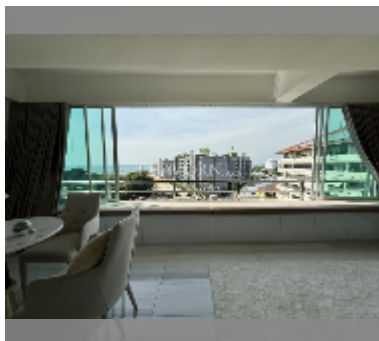

Condo for sale 1 bedroom 87 m² in Somphong Condotel, Pattaya

฿ 6,150,000

UNIT PARAMETERS:

UID	FS-242416
quota	foreign quota
type	1 bedroom
size	87m²
floor	6
view	sea view
quality	excellent
equipment: furniture, air conditioner, washing-machine, refrigerator	

PROJECT PARAMETERS:

district	Na Jomtien
buildings	1
floors	8
maintenance	฿ 18,792/year

FACILITIES:

General information: boutique, open parking.

Swimming pool: swimming pool.

Chill zone: chill zone.

Health zone: gym.

Other: kids playgarden, CCTV, security, minimart.