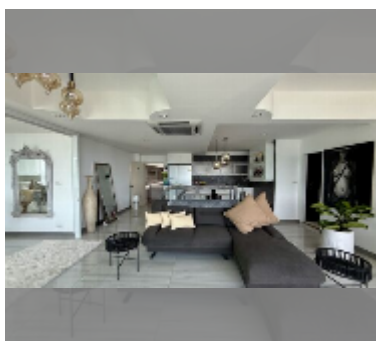

Condo for sale 1 bedroom 87 m² in Somphong Condotel, Pattaya

฿ 6,150,000

UNIT PARAMETERS:

UID	FS-242416
quota	foreign quota
type	1 bedroom
size	87m²
floor	6
view	sea view
quality	excellent
equipment: furniture, air conditioner, washing-machine, refrigerator	

PROJECT PARAMETERS:

district	Na Jomtien
buildings	1
floors	8
maintenance	฿ 18,792/year

FACILITIES:

General information: boutique, open parking.

Swimming pool: swimming pool.

Chill zone: chill zone.

Health zone: gym.

Other: kids playgarden, CCTV, security, minimart.