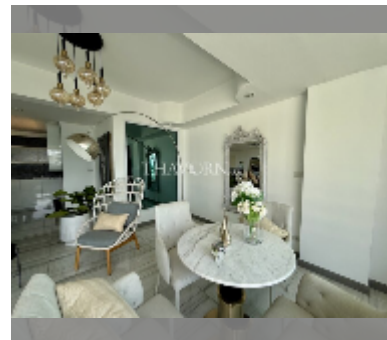

Condo for sale 1 bedroom 87 m² in Somphong Condotel, Pattaya

฿ 6,150,000

UNIT PARAMETERS:

UID	FS-242416
quota	foreign quota
type	1 bedroom
size	87m²
floor	6
view	sea view
quality	excellent
equipment: furniture, air conditioner, washing-machine, refrigerator	

PROJECT PARAMETERS:

district	Na Jomtien
buildings	1
floors	8
maintenance	฿ 18,792/year

FACILITIES:

General information: boutique, open parking.

Swimming pool: swimming pool.

Chill zone: chill zone.

Health zone: gym.

Other: kids playgarden, CCTV, security, minimart.