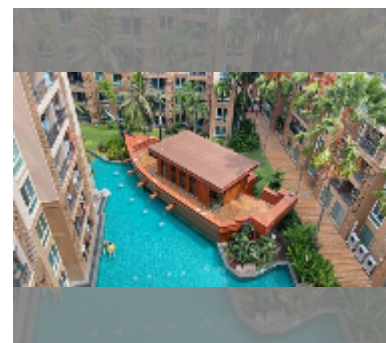

Condo for sale 2 bedroom 72.34 m² in Atlantis Condo Resort, Pattaya

฿ 4,500,000

UNIT PARAMETERS:

UID	FS-242405
quota	company ownership
type	2 bedroom
size	72.34m ²
floor	8
view	pool view
quality	good
equipment: furniture, air conditioner, refrigerator	

Swimming pool: swimming pool, kids pool, water slides, waterfall, jacuzzi.

Chill zone: chill zone, garden.

Health zone: gym, sauna, hamam.

Other: reception, lobby, clubhouse, games room, kids playgarden, CCTV, security, minimart, laundry.