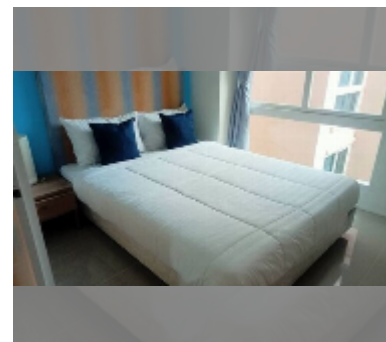

Condo for sale 2 bedroom 72.34 m² in Atlantis Condo Resort, Pattaya

฿ 4,500,000

UNIT PARAMETERS:

UID	FS-242405
quota	company ownership
type	2 bedroom
size	72.34m²
floor	8
view	pool view
quality	good
equipment: furniture, air conditioner, refrigerator	

PROJECT PARAMETERS:

district	Jomtien
buildings	5
floors	8
built in	2014
maintenance	฿ 30,383/year

FACILITIES:

General information: resort, meters to beach: 500, minutes to beach: 5, open parking, covered parking.

Swimming pool: swimming pool, kids pool, water slides, waterfall, jacuzzi.

Chill zone: chill zone, garden.

Health zone: gym, sauna, hamam.

Other: reception, lobby, clubhouse, games room, kids playgarden, CCTV, security, minimart, laundry.