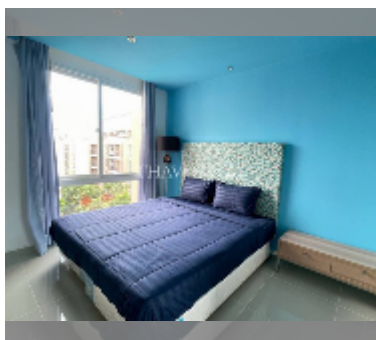

Condo for sale 2 bedroom 72.34 m² in Atlantis Condo Resort, Pattaya

฿ 4,500,000

UNIT PARAMETERS:

UID	FS-242405
quota	company ownership
type	2 bedroom
size	72.34m²
floor	8
view	pool view
quality	good
equipment: furniture, air conditioner, refrigerator	

PROJECT PARAMETERS:

district	Jomtien
buildings	5
floors	8
built in	2014
maintenance	฿ 30,383/year

FACILITIES:

General information: resort, meters to beach: 500, minutes to beach: 5, open parking, covered parking.

Swimming pool: swimming pool, kids pool, water slides, waterfall, jacuzzi.

Chill zone: chill zone, garden.

Health zone: gym, sauna, hamam.

Other: reception, lobby, clubhouse, games room, kids playgarden, CCTV, security, minimart, laundry.