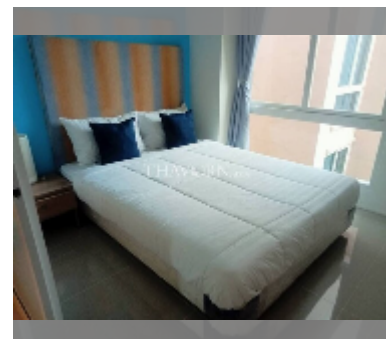

Condo for sale 2 bedroom 72.34 m² in Atlantis Condo Resort, Pattaya

฿ 4,500,000

UNIT PARAMETERS:

UID	FS-242405
quota	company ownership
type	2 bedroom
size	72.34m²
floor	8
view	pool view
quality	good
equipment: furniture, air conditioner, refrigerator	

PROJECT PARAMETERS:

district	Jomtien
buildings	5
floors	8
built in	2014
maintenance	฿ 30,383/year

FACILITIES:

General information: resort, meters to beach: 500, minutes to beach: 5, open parking, covered parking.

Swimming pool: swimming pool, kids pool, water slides, waterfall, jacuzzi.

Chill zone: chill zone, garden.

Health zone: gym, sauna, hamam.

Other: reception, lobby, clubhouse, games room, kids playgarden, CCTV, security, minimart, laundry.