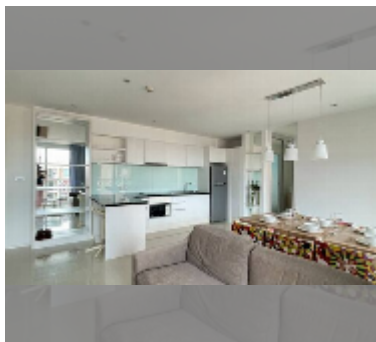

Condo for sale 2 bedroom 72.34 m² in Atlantis Condo Resort, Pattaya

฿ 4,500,000

UNIT PARAMETERS:

UID	FS-242405
quota	company ownership
type	2 bedroom
size	72.34m²
floor	8
view	pool view
quality	good
equipment: furniture, air conditioner, refrigerator	

PROJECT PARAMETERS:

district	Jomtien
buildings	5
floors	8
built in	2014
maintenance	฿ 30,383/year

FACILITIES:

General information: resort, meters to beach: 500, minutes to beach: 5, open parking, covered parking.

Swimming pool: swimming pool, kids pool, water slides, waterfall, jacuzzi.

Chill zone: chill zone, garden.

Health zone: gym, sauna, hamam.

Other: reception, lobby, clubhouse, games room, kids playgarden, CCTV, security, minimart, laundry.