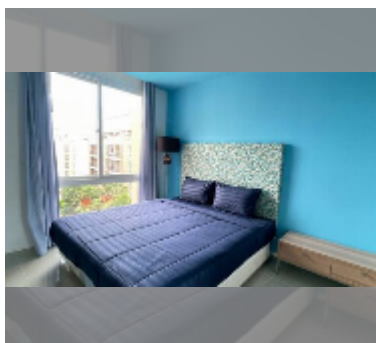

Condo for sale 2 bedroom 72.34 m² in Atlantis Condo Resort, Pattaya

฿ 4,500,000

UNIT PARAMETERS:

UID	FS-242405
quota	company ownership
type	2 bedroom
size	72.34m²
floor	8
view	pool view
quality	good
equipment: furniture, air conditioner, refrigerator	

PROJECT PARAMETERS:

district	Jomtien
buildings	5
floors	8
built in	2014
maintenance	฿ 30,383/year

FACILITIES:

General information: resort, meters to beach: 500, minutes to beach: 5, open parking, covered parking.

Swimming pool: swimming pool, kids pool, water slides, waterfall, jacuzzi.

Chill zone: chill zone, garden.

Health zone: gym, sauna, hamam.

Other: reception, lobby, clubhouse, games room, kids playgarden, CCTV, security, minimart, laundry.