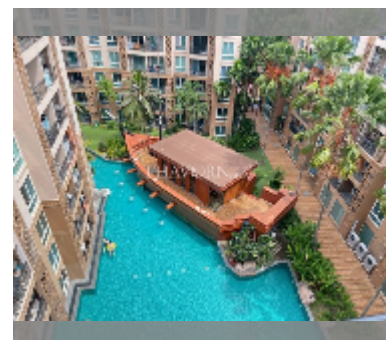

Condo for sale 2 bedroom 72.34 m² in Atlantis Condo Resort, Pattaya

฿ 4,500,000

UNIT PARAMETERS:

UID	FS-242405
quota	company ownership
type	2 bedroom
size	72.34m ²
floor	8
view	pool view
quality	good
equipment: furniture, air conditioner, refrigerator	

PROJECT PARAMETERS:

district	Jomtien
buildings	5
floors	8
built in	2014
maintenance	฿ 30,383/year

FACILITIES:

General information: resort, meters to beach: 500, minutes to beach: 5, open parking, covered parking.

Swimming pool: swimming pool, kids pool, water slides, waterfall, jacuzzi.

Chill zone: chill zone, garden.

Health zone: gym, sauna, hamam.

Other: reception, lobby, clubhouse, games room, kids playgarden, CCTV, security, minimart, laundry.