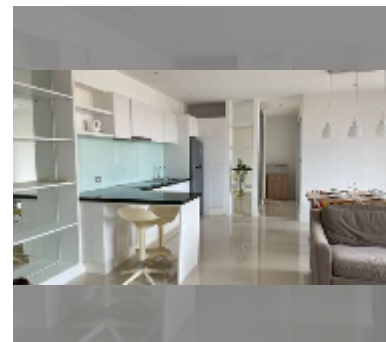

Condo for sale 2 bedroom 72.34 m² in Atlantis Condo Resort, Pattaya

฿ 4,500,000

UNIT PARAMETERS:

UID	FS-242405
quota	company ownership
type	2 bedroom
size	72.34m²
floor	8
view	pool view
quality	good
equipment: furniture, air conditioner, refrigerator	

PROJECT PARAMETERS:

district	Jomtien
buildings	5
floors	8
built in	2014
maintenance	฿ 30,383/year

FACILITIES:

General information: resort, meters to beach: 500, minutes to beach: 5, open parking, covered parking.

Swimming pool: swimming pool, kids pool, water slides, waterfall, jacuzzi.

Chill zone: chill zone, garden.

Health zone: gym, sauna, hamam.

Other: reception, lobby, clubhouse, games room, kids playgarden, CCTV, security, minimart, laundry.