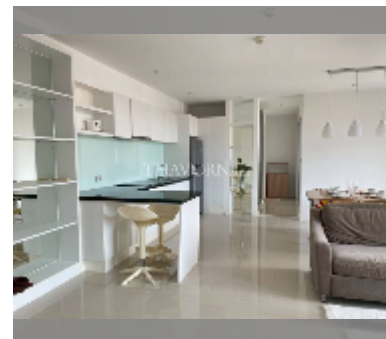

Condo for sale 2 bedroom 72.34 m² in Atlantis Condo Resort, Pattaya

฿ 4,500,000

UNIT PARAMETERS:

UID	FS-242405
quota	company ownership
type	2 bedroom
size	72.34m²
floor	8
view	pool view
quality	good
equipment: furniture, air conditioner, refrigerator	

PROJECT PARAMETERS:

district	Jomtien
buildings	5
floors	8
built in	2014
maintenance	฿ 30,383/year

FACILITIES:

General information: resort, meters to beach: 500, minutes to beach: 5, open parking, covered parking.

Swimming pool: swimming pool, kids pool, water slides, waterfall, jacuzzi.

Chill zone: chill zone, garden.

Health zone: gym, sauna, hamam.

Other: reception, lobby, clubhouse, games room, kids playgarden, CCTV, security, minimart, laundry.