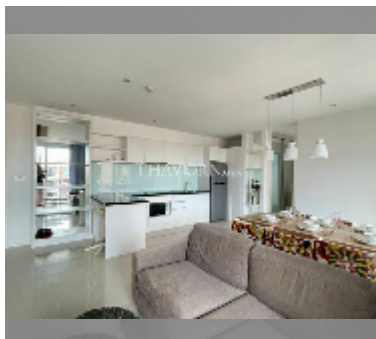

Condo for sale 2 bedroom 72.34 m² in Atlantis Condo Resort, Pattaya

฿ 4,500,000

UNIT PARAMETERS:

UID	FS-242405
quota	company ownership
type	2 bedroom
size	72.34m ²
floor	8
view	pool view
quality	good
equipment: furniture, air conditioner, refrigerator	

Swimming pool: swimming pool, kids pool, water slides, waterfall, jacuzzi.

Chill zone: chill zone, garden.

Health zone: gym, sauna, hamam.

Other: reception, lobby, clubhouse, games room, kids playgarden, CCTV, security, minimart, laundry.