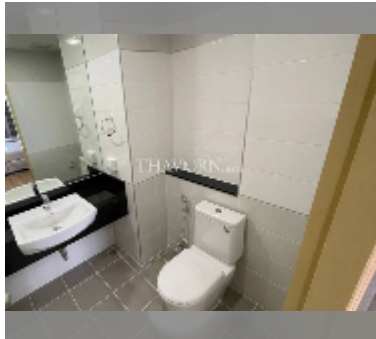

Condo for sale 1 bedroom 56 m² in Whale Marina Condo, Pattaya

฿ 4,460,000

UNIT PARAMETERS:

UID	FS-242387
quota	thai quota
type	1 bedroom
size	56m²
floor	3
view	pool view
equipment: furniture, air conditioner, television	

PROJECT PARAMETERS:

district	Na Jomtien
buildings	3
floors	8
built in	2019
maintenance	฿ 30,240/year

FACILITIES:

General information: lowrise, meters to beach: 500, open parking, covered parking.

Swimming pool: swimming pool.

Chill zone: garden, barbeque areas.

Health zone: gym, sauna.

Other: CCTV, security.