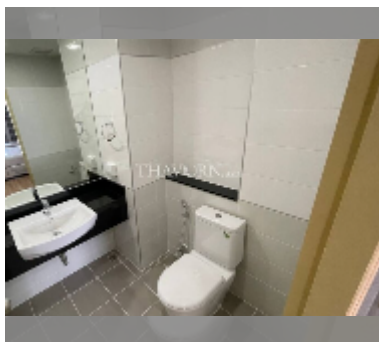

Condo for sale 1 bedroom 56 m² in Whale Marina Condo, Pattaya

฿ 4,460,000

UNIT PARAMETERS:

UID	FS-242387
quota	thai quota
type	1 bedroom
size	56m²
floor	3
view	pool view
equipment: furniture, air conditioner, television	

PROJECT PARAMETERS:

district	Na Jomtien
buildings	3
floors	8
built in	2019
maintenance	฿ 30,240/year

FACILITIES:

General information: lowrise, meters to beach: 500, open parking, covered parking.

Swimming pool: swimming pool.

Chill zone: garden, barbeque areas.

Health zone: gym, sauna.

Other: CCTV, security.