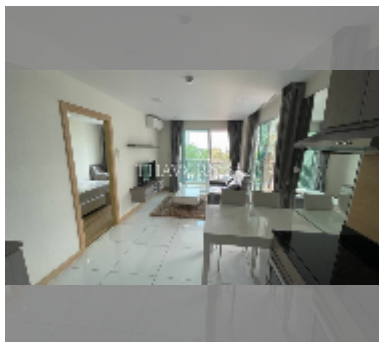

Condo for sale 1 bedroom 56 m² in Whale Marina Condo, Pattaya

฿ 4,460,000

UNIT PARAMETERS:

UID	FS-242387
quota	thai quota
type	1 bedroom
size	56m²
floor	3
view	pool view
equipment: furniture, air conditioner, television	

PROJECT PARAMETERS:

district	Na Jomtien
buildings	3
floors	8
built in	2019
maintenance	฿ 30,240/year

FACILITIES:

General information: lowrise, meters to beach: 500, open parking, covered parking.

Swimming pool: swimming pool.

Chill zone: garden, barbeque areas.

Health zone: gym, sauna.

Other: CCTV, security.