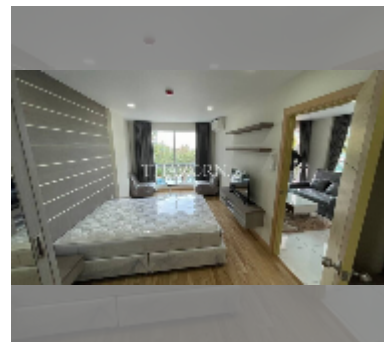

Condo for sale 1 bedroom 56 m² in Whale Marina Condo, Pattaya

฿ 4,460,000

UNIT PARAMETERS:

UID	FS-242387
quota	thai quota
type	1 bedroom
size	56m²
floor	3
view	pool view
equipment: furniture, air conditioner, television	

PROJECT PARAMETERS:

district	Na Jomtien
buildings	3
floors	8
built in	2019
maintenance	฿ 30,240/year

FACILITIES:

General information: lowrise, meters to beach: 500, open parking, covered parking.

Swimming pool: swimming pool.

Chill zone: garden, barbeque areas.

Health zone: gym, sauna.

Other: CCTV, security.