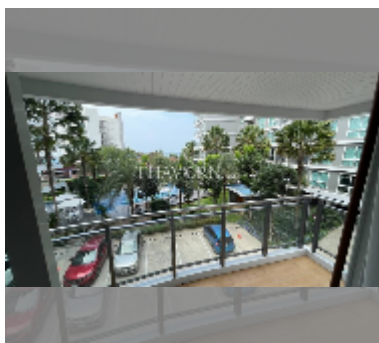

## Condo for sale 1 bedroom 56 m<sup>2</sup> in Whale Marina Condo, Pattaya

**฿ 4,460,000**

**UNIT PARAMETERS:**

UID	FS-242387
quota	thai quota
type	1 bedroom
size	56m <sup>2</sup>
floor	3
view	pool view
equipment: furniture, air conditioner, television	

**PROJECT PARAMETERS:**

district	Na Jomtien
buildings	3
floors	8
built in	2019
maintenance	฿ 30,240/year

**FACILITIES:**

General information: lowrise, meters to beach: 500, open parking, covered parking.

Swimming pool: swimming pool.

Chill zone: garden, barbeque areas.

Health zone: gym, sauna.

Other: CCTV, security.

details