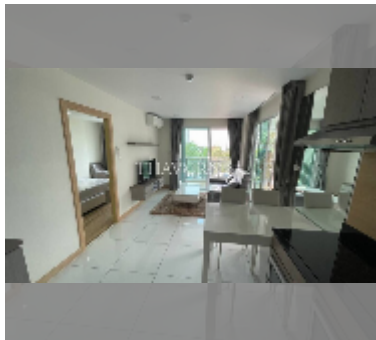

Condo for sale 1 bedroom 56 m² in Whale Marina Condo, Pattaya

฿ 4,460,000

UNIT PARAMETERS:

UID	FS-242387
quota	thai quota
type	1 bedroom
size	56m²
floor	3
view	pool view
equipment: furniture, air conditioner, television	

PROJECT PARAMETERS:

district	Na Jomtien
buildings	3
floors	8
built in	2019
maintenance	฿ 30,240/year

FACILITIES:

General information: lowrise, meters to beach: 500, open parking, covered parking.

Swimming pool: swimming pool.

Chill zone: garden, barbeque areas.

Health zone: gym, sauna.

Other: CCTV, security.