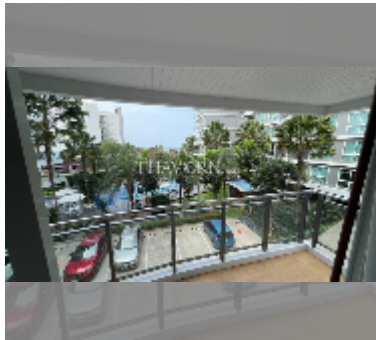

Condo for sale 1 bedroom 56 m² in Whale Marina Condo, Pattaya

฿ 4,460,000

UNIT PARAMETERS:

UID	FS-242387
quota	thai quota
type	1 bedroom
size	56m ²
floor	3
view	pool view
equipment: furniture, air conditioner, television	

PROJECT PARAMETERS:

district	Na Jomtien
buildings	3
floors	8
built in	2019
maintenance	฿ 30,240/year

FACILITIES:

General information: lowrise, meters to beach: 500, open parking, covered parking.

Swimming pool: swimming pool.

Chill zone: garden, barbeque areas.

Health zone: gym, sauna.

Other: CCTV, security.

details