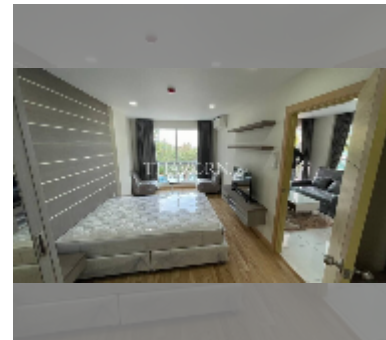

Condo for sale 1 bedroom 56 m² in Whale Marina Condo, Pattaya

฿ 4,460,000

UNIT PARAMETERS:

UID	FS-242387
quota	thai quota
type	1 bedroom
size	56m²
floor	3
view	pool view
equipment: furniture, air conditioner, television	

PROJECT PARAMETERS:

district	Na Jomtien
buildings	3
floors	8
built in	2019
maintenance	฿ 30,240/year

FACILITIES:

General information: lowrise, meters to beach: 500, open parking, covered parking.

Swimming pool: swimming pool.

Chill zone: garden, barbeque areas.

Health zone: gym, sauna.

Other: CCTV, security.