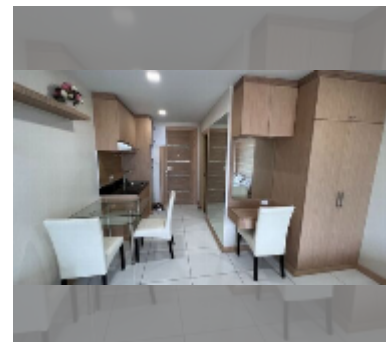

Condo for sale studio 29 m² in Whale Marina Condo, Pattaya

฿ 2,420,000

UNIT PARAMETERS:

UID	FS-242386
quota	company ownership
type	studio
size	29m²
floor	5
view	city view
quality	good
equipment: furniture, air conditioner, television, washing-machine	

PROJECT PARAMETERS:

district	Na Jomtien
buildings	3
floors	8
built in	2019
maintenance	฿ 15,660/year

FACILITIES:

General information: lowrise, meters to beach: 500, open parking, covered parking.

Swimming pool: swimming pool.

Chill zone: garden, barbeque areas.

Health zone: gym, sauna.

Other: CCTV, security.