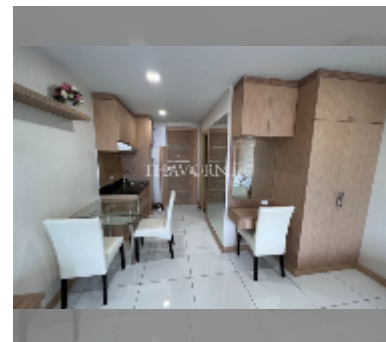

Condo for sale studio 29 m² in Whale Marina Condo, Pattaya

฿ 2,420,000

UNIT PARAMETERS:

UID	FS-242386
quota	company ownership
type	studio
size	29m ²
floor	5
view	city view
quality	good
equipment: furniture, air conditioner, television, washing-machine	

PROJECT PARAMETERS:

district	Na Jomtien
buildings	3
floors	8
built in	2019
maintenance	฿ 15,660/year

FACILITIES:

General information: lowrise, meters to beach: 500, open parking, covered parking.
 Swimming pool: swimming pool.
 Chill zone: garden, barbeque areas.
 Health zone: gym, sauna.
 Other: CCTV, security.