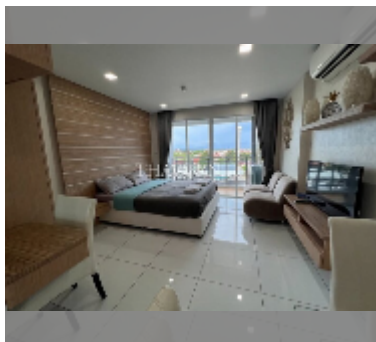

Condo for sale studio 29 m² in Whale Marina Condo, Pattaya

฿ 2,420,000

UNIT PARAMETERS:

UID	FS-242386
quota	company ownership
type	studio
size	29m ²
floor	5
view	city view
quality	good
equipment: furniture, air conditioner, television, washing-machine	

PROJECT PARAMETERS:

district	Na Jomtien
buildings	3
floors	8
built in	2019
maintenance	฿ 15,660/year

FACILITIES:

General information: lowrise, meters to beach: 500, open parking, covered parking.
 Swimming pool: swimming pool.
 Chill zone: garden, barbeque areas.
 Health zone: gym, sauna.
 Other: CCTV, security.