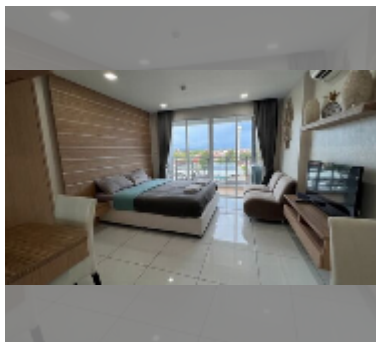

Condo for sale studio 29 m² in Whale Marina Condo, Pattaya

฿ 2,420,000

UNIT PARAMETERS:

UID	FS-242386
quota	company ownership
type	studio
size	29m²
floor	5
view	city view
quality	good
equipment: furniture, air conditioner, television, washing-machine	

PROJECT PARAMETERS:

district	Na Jomtien
buildings	3
floors	8
built in	2019
maintenance	฿ 15,660/year

FACILITIES:

General information: lowrise, meters to beach: 500, open parking, covered parking.

Swimming pool: swimming pool.

Chill zone: garden, barbeque areas.

Health zone: gym, sauna.

Other: CCTV, security.