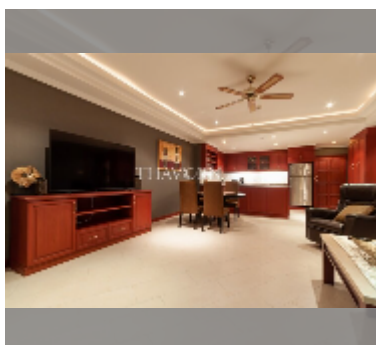

Condo for sale 2 bedroom 101 m² in View Talay 5, Pattaya

฿ 8,350,000

UNIT PARAMETERS:

UID	FS-242383
quota	foreign quota
type	2 bedroom
size	101m²
floor	16
view	sea view
equipment: furniture, air conditioner, television, refrigerator	

PROJECT PARAMETERS:

district	Thappraya
buildings	2
floors	22
built in	2007
maintenance	฿ 24,240/year

FACILITIES:

General information: highrise, meters to beach: 150, minutes to beach: 3, open parking, covered parking.

Swimming pool: swimming pool.

Other: reception, CCTV, security, minimart, laundry, room service.