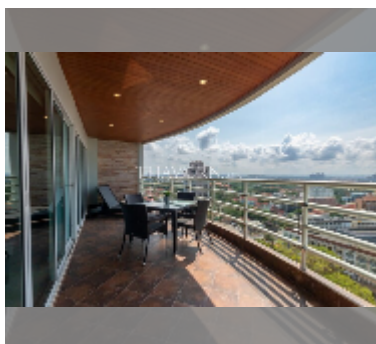

Condo for sale 2 bedroom 101 m² in View Talay 5, Pattaya

฿ 8,350,000

UNIT PARAMETERS:

UID	FS-242383
quota	foreign quota
type	2 bedroom
size	101m²
floor	16
view	sea view
equipment: furniture, air conditioner, television, refrigerator	

PROJECT PARAMETERS:

district	Thappraya
buildings	2
floors	22
built in	2007
maintenance	฿ 24,240/year

FACILITIES:

General information: highrise, meters to beach: 150, minutes to beach: 3, open parking, covered parking.

Swimming pool: swimming pool.

Other: reception, CCTV, security, minimart, laundry, room service.