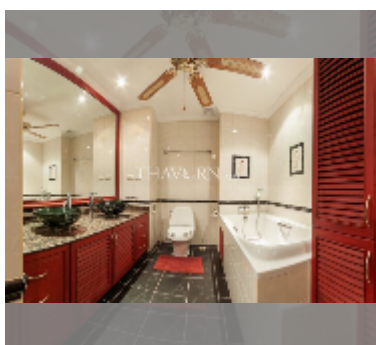

Condo for sale 2 bedroom 101 m² in View Talay 5, Pattaya

฿ 8,350,000

UNIT PARAMETERS:

UID	FS-242383
quota	foreign quota
type	2 bedroom
size	101m²
floor	16
view	sea view
equipment: furniture, air conditioner, television, refrigerator	

PROJECT PARAMETERS:

district	Thappraya
buildings	2
floors	22
built in	2007
maintenance	฿ 24,240/year

FACILITIES:

General information: highrise, meters to beach: 150, minutes to beach: 3, open parking, covered parking.

Swimming pool: swimming pool.

Other: reception, CCTV, security, minimart, laundry, room service.