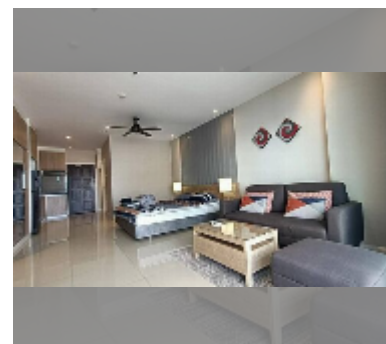

Condo for sale studio 48 m² in View Talay 5, Pattaya

฿ 3,880,000

UNIT PARAMETERS:

UID	FS-242380
quota	foreign quota
type	studio
size	48m²
floor	21
view	sea view
quality	good
equipment: furniture, air conditioner, television, refrigerator	

PROJECT PARAMETERS:

district	Thappraya
buildings	2
floors	22
built in	2007
maintenance	฿ 11,520/year

FACILITIES:

General information: highrise, meters to beach: 150, minutes to beach: 3, open parking, covered parking.

Swimming pool: swimming pool.

Other: reception, CCTV, security, minimart, laundry, room service.