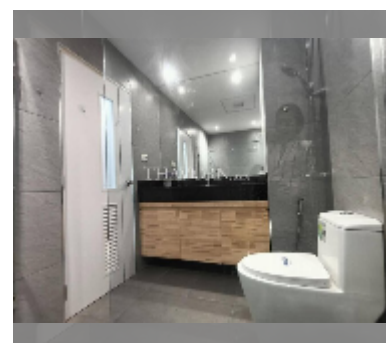

Condo for sale studio 48 m² in View Talay 5, Pattaya

฿ 3,980,000

UNIT PARAMETERS:

UID	FS-242380
quota	foreign quota
type	studio
size	48m²
floor	21
view	sea view
quality	good
equipment: furniture, air conditioner, television, refrigerator	

PROJECT PARAMETERS:

district	Thappraya
buildings	2
floors	22
built in	2007
maintenance	฿ 11,520/year

FACILITIES:

General information: highrise, meters to beach: 150, minutes to beach: 3, open parking, covered parking.

Swimming pool: swimming pool.

Other: reception, CCTV, security, minimart, laundry, room service.