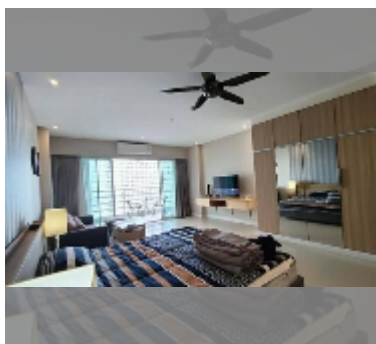

Condo for sale studio 48 m² in View Talay 5, Pattaya

฿ 3,880,000

UNIT PARAMETERS:

UID	FS-242380
quota	foreign quota
type	studio
size	48m²
floor	21
view	sea view
quality	good
equipment: furniture, air conditioner, television, refrigerator	

PROJECT PARAMETERS:

district	Thappraya
buildings	2
floors	22
built in	2007
maintenance	฿ 11,520/year

FACILITIES:

General information: highrise, meters to beach: 150, minutes to beach: 3, open parking, covered parking.

Swimming pool: swimming pool.

Other: reception, CCTV, security, minimart, laundry, room service.