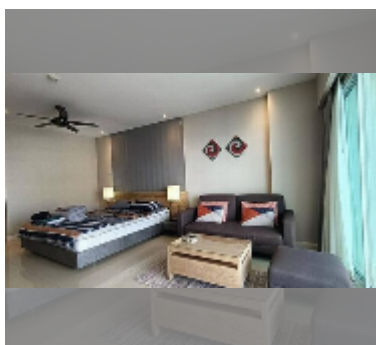

Condo for sale studio 48 m² in View Talay 5, Pattaya

฿ 3,880,000

UNIT PARAMETERS:

UID	FS-242380
quota	foreign quota
type	studio
size	48m²
floor	21
view	sea view
quality	good
equipment: furniture, air conditioner, television, refrigerator	

PROJECT PARAMETERS:

district	Thappraya
buildings	2
floors	22
built in	2007
maintenance	฿ 11,520/year

FACILITIES:

General information: highrise, meters to beach: 150, minutes to beach: 3, open parking, covered parking.

Swimming pool: swimming pool.

Other: reception, CCTV, security, minimart, laundry, room service.