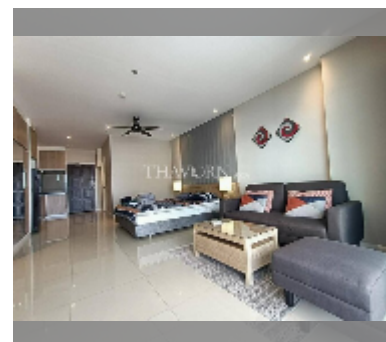

Condo for sale studio 48 m² in View Talay 5, Pattaya

฿ 3,980,000

UNIT PARAMETERS:

UID	FS-242380
quota	foreign quota
type	studio
size	48m²
floor	21
view	sea view
quality	good
equipment: furniture, air conditioner, television, refrigerator	

PROJECT PARAMETERS:

district	Thappraya
buildings	2
floors	22
built in	2007
maintenance	฿ 11,520/year

FACILITIES:

General information: highrise, meters to beach: 150, minutes to beach: 3, open parking, covered parking.

Swimming pool: swimming pool.

Other: reception, CCTV, security, minimart, laundry, room service.