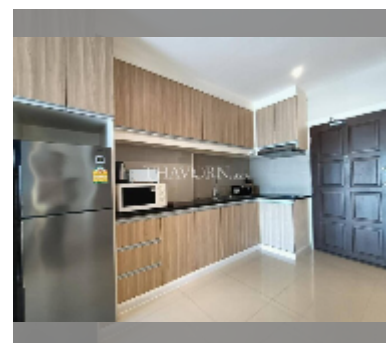

Condo for sale studio 48 m² in View Talay 5, Pattaya

฿ 3,980,000

UNIT PARAMETERS:

UID	FS-242380
quota	foreign quota
type	studio
size	48m²
floor	21
view	sea view
quality	good
equipment: furniture, air conditioner, television, refrigerator	

PROJECT PARAMETERS:

district	Thappraya
buildings	2
floors	22
built in	2007
maintenance	฿ 11,520/year

FACILITIES:

General information: highrise, meters to beach: 150, minutes to beach: 3, open parking, covered parking.

Swimming pool: swimming pool.

Other: reception, CCTV, security, minimart, laundry, room service.