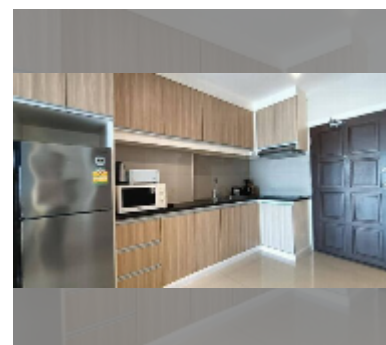

Condo for sale studio 48 m² in View Talay 5, Pattaya

฿ 3,880,000

UNIT PARAMETERS:

UID	FS-242380
quota	foreign quota
type	studio
size	48m²
floor	21
view	sea view
quality	good
equipment: furniture, air conditioner, television, refrigerator	

PROJECT PARAMETERS:

district	Thappraya
buildings	2
floors	22
built in	2007
maintenance	฿ 11,520/year

FACILITIES:

General information: highrise, meters to beach: 150, minutes to beach: 3, open parking, covered parking.

Swimming pool: swimming pool.

Other: reception, CCTV, security, minimart, laundry, room service.