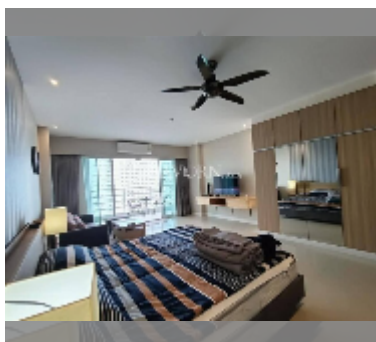

Condo for sale studio 48 m² in View Talay 5, Pattaya

฿ 3,980,000

UNIT PARAMETERS:

UID	FS-242380
quota	foreign quota
type	studio
size	48m²
floor	21
view	sea view
quality	good
equipment: furniture, air conditioner, television, refrigerator	

PROJECT PARAMETERS:

district	Thappraya
buildings	2
floors	22
built in	2007
maintenance	฿ 11,520/year

FACILITIES:

General information: highrise, meters to beach: 150, minutes to beach: 3, open parking, covered parking.

Swimming pool: swimming pool.

Other: reception, CCTV, security, minimart, laundry, room service.