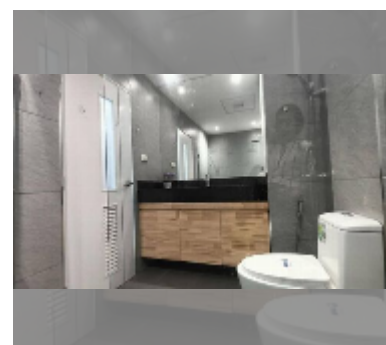

Condo for sale studio 48 m² in View Talay 5, Pattaya

฿ 3,880,000

UNIT PARAMETERS:

UID	FS-242380
quota	foreign quota
type	studio
size	48m²
floor	21
view	sea view
quality	good
equipment: furniture, air conditioner, television, refrigerator	

PROJECT PARAMETERS:

district	Thappraya
buildings	2
floors	22
built in	2007
maintenance	฿ 11,520/year

FACILITIES:

General information: highrise, meters to beach: 150, minutes to beach: 3, open parking, covered parking.

Swimming pool: swimming pool.

Other: reception, CCTV, security, minimart, laundry, room service.