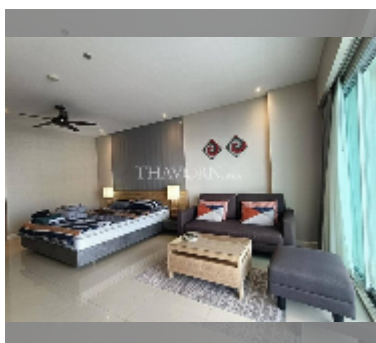

Condo for sale studio 48 m² in View Talay 5, Pattaya

฿ 3,980,000

UNIT PARAMETERS:

UID	FS-242380
quota	foreign quota
type	studio
size	48m²
floor	21
view	sea view
quality	good
equipment: furniture, air conditioner, television, refrigerator	

PROJECT PARAMETERS:

district	Thappraya
buildings	2
floors	22
built in	2007
maintenance	฿ 11,520/year

FACILITIES:

General information: highrise, meters to beach: 150, minutes to beach: 3, open parking, covered parking.

Swimming pool: swimming pool.

Other: reception, CCTV, security, minimart, laundry, room service.