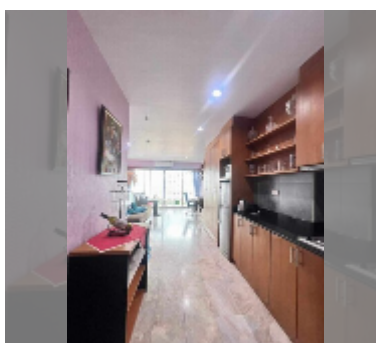

Condo for sale studio 48 m² in View Talay 5, Pattaya

฿ 3,990,000

UNIT PARAMETERS:

UID	FS-242379
quota	foreign quota
type	studio
size	48m²
floor	14
view	sea view
quality	good
equipment: furniture, air conditioner, television, refrigerator	

PROJECT PARAMETERS:

district	Thappraya
buildings	2
floors	22
built in	2007
maintenance	฿ 11,520/year

FACILITIES:

General information: highrise, meters to beach: 150, minutes to beach: 3, open parking, covered parking.

Swimming pool: swimming pool.

Other: reception, CCTV, security, minimart, laundry, room service.