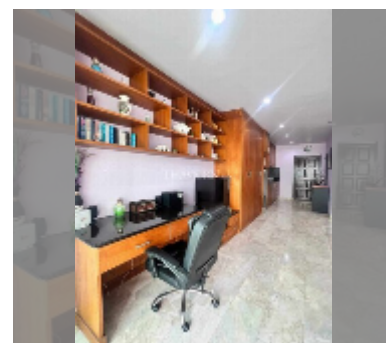

Condo for sale studio 48 m² in View Talay 5, Pattaya

฿ 3,990,000

UNIT PARAMETERS:

UID	FS-242379
quota	foreign quota
type	studio
size	48m²
floor	14
view	sea view
quality	good
equipment: furniture, air conditioner, television, refrigerator	

PROJECT PARAMETERS:

district	Thappraya
buildings	2
floors	22
built in	2007
maintenance	฿ 11,520/year

FACILITIES:

General information: highrise, meters to beach: 150, minutes to beach: 3, open parking, covered parking.

Swimming pool: swimming pool.

Other: reception, CCTV, security, minimart, laundry, room service.