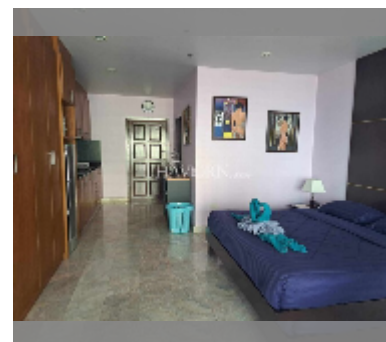

Condo for sale studio 48 m² in View Talay 5, Pattaya

฿ 3,990,000

UNIT PARAMETERS:

UID	FS-242379
quota	foreign quota
type	studio
size	48m²
floor	14
view	sea view
quality	good
equipment: furniture, air conditioner, television, refrigerator	

PROJECT PARAMETERS:

district	Thappraya
buildings	2
floors	22
built in	2007
maintenance	฿ 11,520/year

FACILITIES:

General information: highrise, meters to beach: 150, minutes to beach: 3, open parking, covered parking.

Swimming pool: swimming pool.

Other: reception, CCTV, security, minimart, laundry, room service.