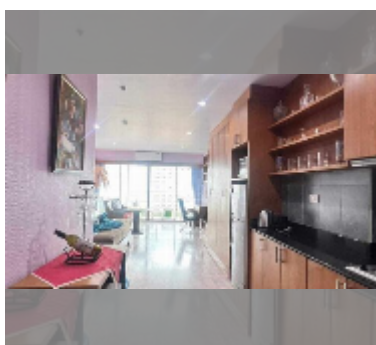

Condo for sale studio 48 m² in View Talay 5, Pattaya

฿ 3,990,000

UNIT PARAMETERS:

UID	FS-242379
quota	foreign quota
type	studio
size	48m²
floor	14
view	sea view
quality	good
equipment: furniture, air conditioner, television, refrigerator	

PROJECT PARAMETERS:

district	Thappraya
buildings	2
floors	22
built in	2007
maintenance	฿ 11,520/year

FACILITIES:

General information: highrise, meters to beach: 150, minutes to beach: 3, open parking, covered parking.

Swimming pool: swimming pool.

Other: reception, CCTV, security, minimart, laundry, room service.