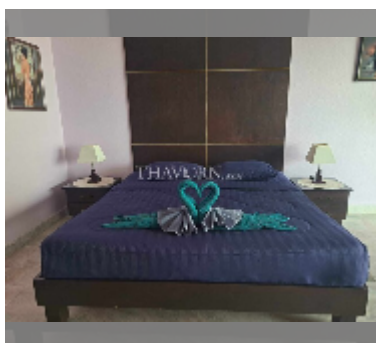

Condo for sale studio 48 m² in View Talay 5, Pattaya

฿ 3,990,000

UNIT PARAMETERS:

UID	FS-242379
quota	foreign quota
type	studio
size	48m²
floor	14
view	sea view
quality	good
equipment: furniture, air conditioner, television, refrigerator	

PROJECT PARAMETERS:

district	Thappraya
buildings	2
floors	22
built in	2007
maintenance	฿ 11,520/year

FACILITIES:

General information: highrise, meters to beach: 150, minutes to beach: 3, open parking, covered parking.

Swimming pool: swimming pool.

Other: reception, CCTV, security, minimart, laundry, room service.