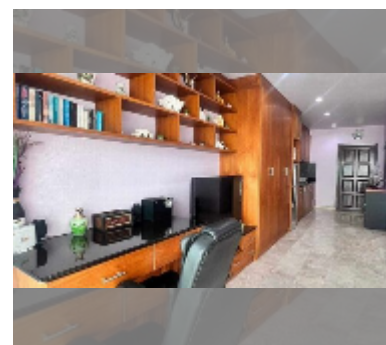

Condo for sale studio 48 m² in View Talay 5, Pattaya

฿ 3,990,000

UNIT PARAMETERS:

UID	FS-242379
quota	foreign quota
type	studio
size	48m²
floor	14
view	sea view
quality	good
equipment: furniture, air conditioner, television, refrigerator	

PROJECT PARAMETERS:

district	Thappraya
buildings	2
floors	22
built in	2007
maintenance	฿ 11,520/year

FACILITIES:

General information: highrise, meters to beach: 150, minutes to beach: 3, open parking, covered parking.

Swimming pool: swimming pool.

Other: reception, CCTV, security, minimart, laundry, room service.