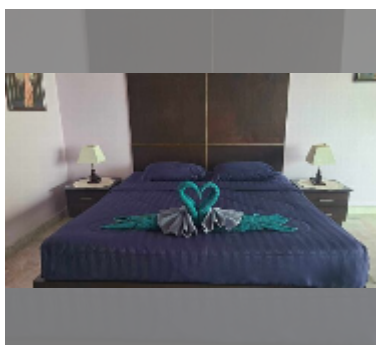

Condo for sale studio 48 m² in View Talay 5, Pattaya

฿ 3,990,000

UNIT PARAMETERS:

UID	FS-242379
quota	foreign quota
type	studio
size	48m²
floor	14
view	sea view
quality	good
equipment: furniture, air conditioner, television, refrigerator	

PROJECT PARAMETERS:

district	Thappraya
buildings	2
floors	22
built in	2007
maintenance	฿ 11,520/year

FACILITIES:

General information: highrise, meters to beach: 150, minutes to beach: 3, open parking, covered parking.

Swimming pool: swimming pool.

Other: reception, CCTV, security, minimart, laundry, room service.