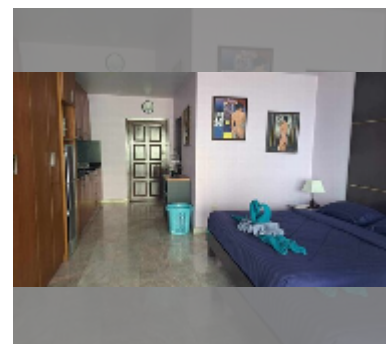

Condo for sale studio 48 m² in View Talay 5, Pattaya

฿ 3,990,000

UNIT PARAMETERS:

UID	FS-242379
quota	foreign quota
type	studio
size	48m²
floor	14
view	sea view
quality	good
equipment: furniture, air conditioner, television, refrigerator	

PROJECT PARAMETERS:

district	Thappraya
buildings	2
floors	22
built in	2007
maintenance	฿ 11,520/year

FACILITIES:

General information: highrise, meters to beach: 150, minutes to beach: 3, open parking, covered parking.

Swimming pool: swimming pool.

Other: reception, CCTV, security, minimart, laundry, room service.