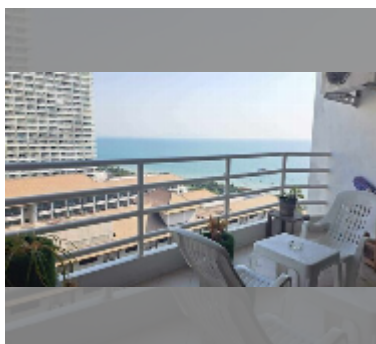

Condo for sale studio 48 m² in View Talay 5, Pattaya

฿ 3,990,000

UNIT PARAMETERS:

UID	FS-242379
quota	foreign quota
type	studio
size	48m²
floor	14
view	sea view
quality	good
equipment: furniture, air conditioner, television, refrigerator	

PROJECT PARAMETERS:

district	Thappraya
buildings	2
floors	22
built in	2007
maintenance	฿ 11,520/year

FACILITIES:

General information: highrise, meters to beach: 150, minutes to beach: 3, open parking, covered parking.

Swimming pool: swimming pool.

Other: reception, CCTV, security, minimart, laundry, room service.