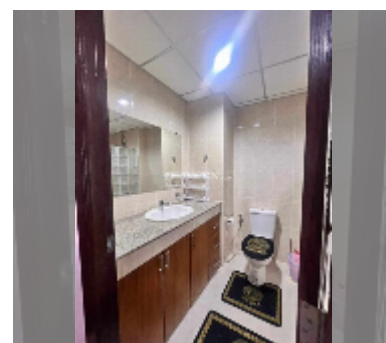

Condo for sale studio 48 m² in View Talay 5, Pattaya

฿ 3,990,000

UNIT PARAMETERS:

| | |
|---|------------------|
| UID | FS-242379 |
| quota | foreign quota |
| type | studio |
| size | 48m ² |
| floor | 14 |
| view | sea view |
| quality | good |
| equipment: furniture, air conditioner, television, refrigerator | |

Swimming pool: swimming pool.

Other: reception, CCTV, security, minimart, laundry, room service.

[details](#)