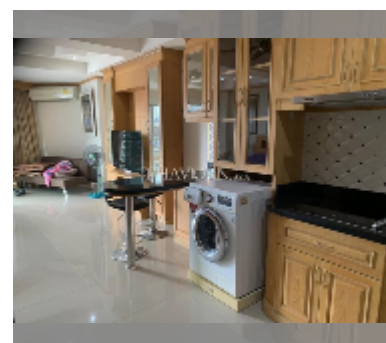

Condo for sale studio 45 m² in View Talay 2, Pattaya

฿ 2,520,000

UNIT PARAMETERS:

UID	FS-242373
quota	company ownership
type	studio
size	45m²
floor	9
view	sea view

equipment: furniture, air conditioner, television, washing-machine, refrigerator

PROJECT PARAMETERS:

district	Jomtien
buildings	2
floors	20
built in	2002

FACILITIES:

General information: highrise, open parking, covered parking.

Swimming pool: swimming pool, kids pool.

Other: lobby, CCTV, security, minimart, laundry, room service.