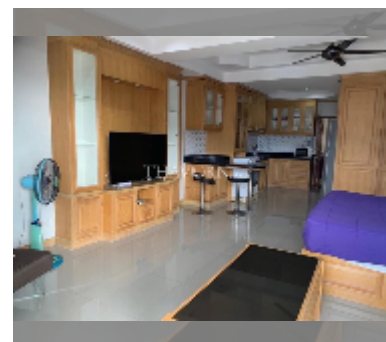

Condo for sale studio 45 m² in View Talay 2, Pattaya

฿ 2,520,000

UNIT PARAMETERS:

UID	FS-242373
quota	company ownership
type	studio
size	45m²
floor	9
view	sea view

equipment: furniture, air conditioner, television, washing-machine, refrigerator

PROJECT PARAMETERS:

district	Jomtien
buildings	2
floors	20
built in	2002

FACILITIES:

General information: highrise, open parking, covered parking.

Swimming pool: swimming pool, kids pool.

Other: lobby, CCTV, security, minimart, laundry, room service.