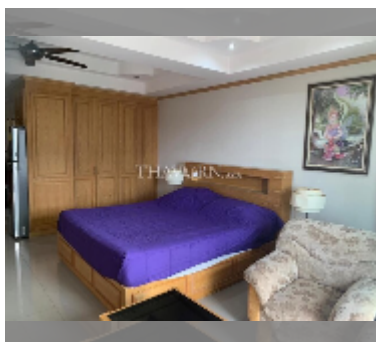

Condo for sale studio 45 m² in View Talay 2, Pattaya

฿ 2,520,000

UNIT PARAMETERS:

UID	FS-242373
quota	company ownership
type	studio
size	45m²
floor	9
view	sea view

equipment: furniture, air conditioner, television, washing-machine, refrigerator

PROJECT PARAMETERS:

district	Jomtien
buildings	2
floors	20
built in	2002

FACILITIES:

General information: highrise, open parking, covered parking.

Swimming pool: swimming pool, kids pool.

Other: lobby, CCTV, security, minimart, laundry, room service.