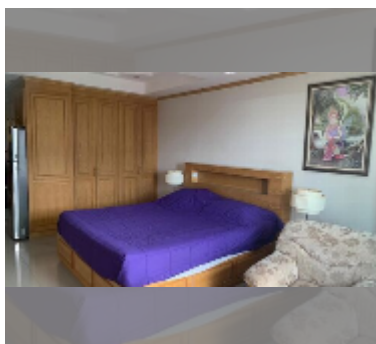

Condo for sale studio 45 m² in View Talay 2, Pattaya

฿ 2,520,000

UNIT PARAMETERS:

UID	FS-242373
quota	company ownership
type	studio
size	45m²
floor	9
view	sea view

equipment: furniture, air conditioner, television, washing-machine, refrigerator

PROJECT PARAMETERS:

district	Jomtien
buildings	2
floors	20
built in	2002

FACILITIES:

General information: highrise, open parking, covered parking.

Swimming pool: swimming pool, kids pool.

Other: lobby, CCTV, security, minimart, laundry, room service.