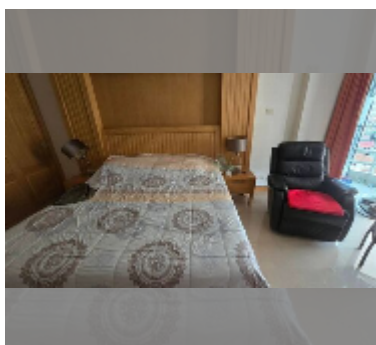

Condo for sale studio 41 m² in View Talay 2, Pattaya

฿ 2,050,000

UNIT PARAMETERS:

UID	FS-242372
quota	company ownership
type	studio
size	41m²
floor	9
view	pool view
equipment: furniture, air conditioner, television, refrigerator	

PROJECT PARAMETERS:

district	Jomtien
buildings	2
floors	20
built in	2002

FACILITIES:

General information: highrise, open parking, covered parking.

Swimming pool: swimming pool, kids pool.

Other: lobby, CCTV, security, minimart, laundry, room service.