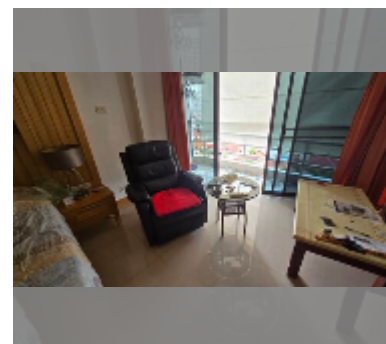

Condo for sale studio 41 m² in View Talay 2, Pattaya

฿ 2,050,000

UNIT PARAMETERS:

UID	FS-242372
quota	company ownership
type	studio
size	41m²
floor	9
view	pool view
equipment: furniture, air conditioner, television, refrigerator	

PROJECT PARAMETERS:

district	Jomtien
buildings	2
floors	20
built in	2002

FACILITIES:

General information: highrise, open parking, covered parking.

Swimming pool: swimming pool, kids pool.

Other: lobby, CCTV, security, minimart, laundry, room service.