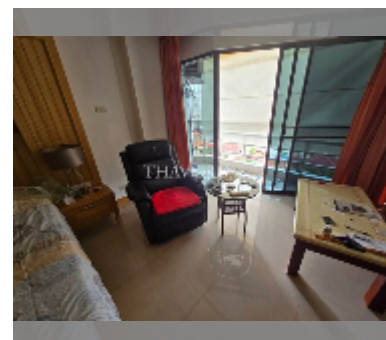

Condo for sale studio 41 m² in View Talay 2, Pattaya

฿ 2,050,000

UNIT PARAMETERS:

UID	FS-242372
quota	company ownership
type	studio
size	41m²
floor	9
view	pool view
equipment: furniture, air conditioner, television, refrigerator	

PROJECT PARAMETERS:

district	Jomtien
buildings	2
floors	20
built in	2002

FACILITIES:

General information: highrise, open parking, covered parking.

Swimming pool: swimming pool, kids pool.

Other: lobby, CCTV, security, minimart, laundry, room service.