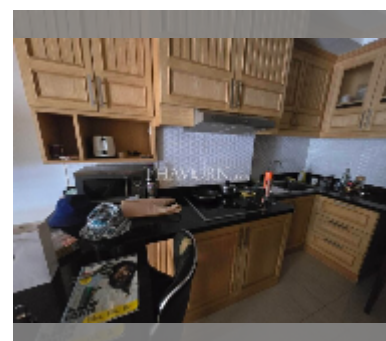

Condo for sale studio 41 m² in View Talay 2, Pattaya

฿ 2,050,000

UNIT PARAMETERS:

UID	FS-242372
quota	company ownership
type	studio
size	41m²
floor	9
view	pool view
equipment: furniture, air conditioner, television, refrigerator	

PROJECT PARAMETERS:

district	Jomtien
buildings	2
floors	20
built in	2002

FACILITIES:

General information: highrise, open parking, covered parking.

Swimming pool: swimming pool, kids pool.

Other: lobby, CCTV, security, minimart, laundry, room service.