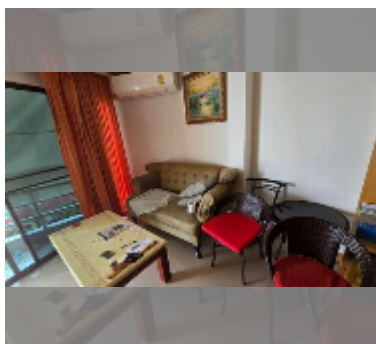

Condo for sale studio 41 m² in View Talay 2, Pattaya

฿ 2,050,000

UNIT PARAMETERS:

UID	FS-242372
quota	company ownership
type	studio
size	41m²
floor	9
view	pool view
equipment: furniture, air conditioner, television, refrigerator	

PROJECT PARAMETERS:

district	Jomtien
buildings	2
floors	20
built in	2002

FACILITIES:

General information: highrise, open parking, covered parking.

Swimming pool: swimming pool, kids pool.

Other: lobby, CCTV, security, minimart, laundry, room service.