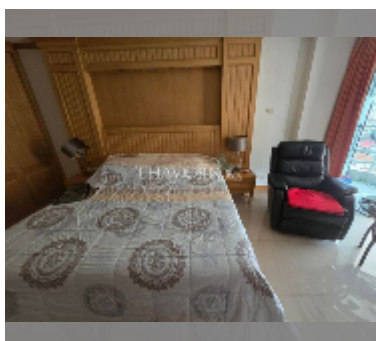

Condo for sale studio 41 m² in View Talay 2, Pattaya

฿ 2,050,000

UNIT PARAMETERS:

UID	FS-242372
quota	company ownership
type	studio
size	41m²
floor	9
view	pool view
equipment: furniture, air conditioner, television, refrigerator	

PROJECT PARAMETERS:

district	Jomtien
buildings	2
floors	20
built in	2002

FACILITIES:

General information: highrise, open parking, covered parking.

Swimming pool: swimming pool, kids pool.

Other: lobby, CCTV, security, minimart, laundry, room service.