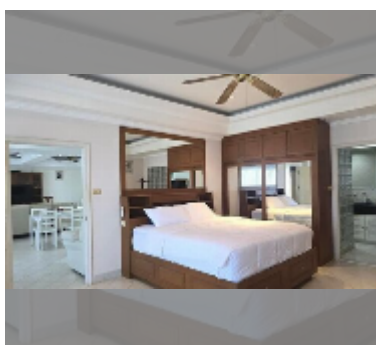

Condo for sale 1 bedroom 145 m² in View Talay 2, Pattaya

฿ 9,350,000

UNIT PARAMETERS:

UID	FS-242371
quota	foreign quota
type	1 bedroom
size	145m²
floor	16
view	partial sea view
quality	good
equipment: furniture, air conditioner, television, refrigerator	

PROJECT PARAMETERS:

district	Jomtien
buildings	2
floors	20
built in	2002

FACILITIES:

General information: highrise, open parking, covered parking.

Swimming pool: swimming pool, kids pool.

Other: lobby, CCTV, security, minimart, laundry, room service.