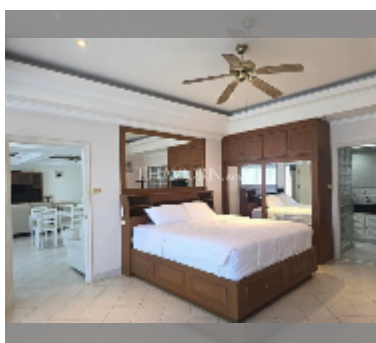

Condo for sale 1 bedroom 145 m² in View Talay 2, Pattaya

฿ 9,350,000

UNIT PARAMETERS:

UID	FS-242371
quota	foreign quota
type	1 bedroom
size	145m²
floor	16
view	partial sea view
quality	good
equipment: furniture, air conditioner, television, refrigerator	

PROJECT PARAMETERS:

district	Jomtien
buildings	2
floors	20
built in	2002

FACILITIES:

General information: highrise, open parking, covered parking.

Swimming pool: swimming pool, kids pool.

Other: lobby, CCTV, security, minimart, laundry, room service.