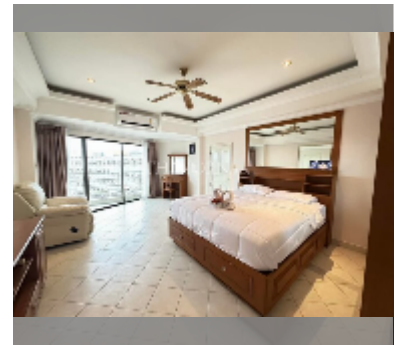

Condo for sale 1 bedroom 145 m² in View Talay 2, Pattaya

฿ 9,350,000

UNIT PARAMETERS:

UID	FS-242371
quota	foreign quota
type	1 bedroom
size	145m ²
floor	16
view	partial sea view
quality	good
equipment: furniture, air conditioner, television, refrigerator	

PROJECT PARAMETERS:

district	Jomtien
buildings	2
floors	20
built in	2002

FACILITIES:

General information: highrise, open parking, covered parking.

Swimming pool: swimming pool, kids pool.

Other: lobby, CCTV, security, minimart, laundry, room service.