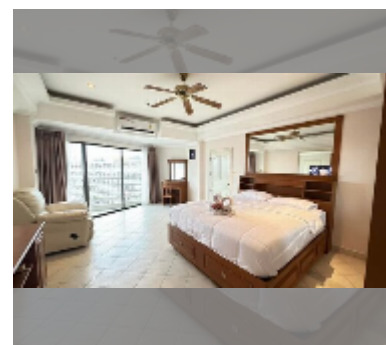

Condo for sale 1 bedroom 145 m² in View Talay 2, Pattaya

฿ 9,350,000

UNIT PARAMETERS:

UID	FS-242371
quota	foreign quota
type	1 bedroom
size	145m ²
floor	16
view	partial sea view
quality	good
equipment: furniture, air conditioner, television, refrigerator	

PROJECT PARAMETERS:

district	Jomtien
buildings	2
floors	20
built in	2002

FACILITIES:

General information: highrise, open parking, covered parking.

Swimming pool: swimming pool, kids pool.

Other: lobby, CCTV, security, minimart, laundry, room service.