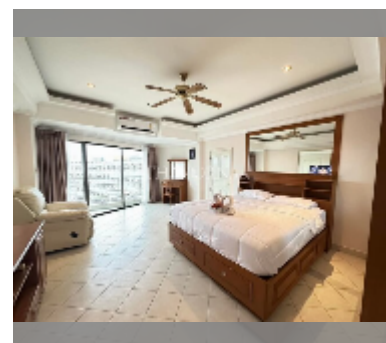

Condo for sale 1 bedroom 145 m² in View Talay 2, Pattaya

฿ 9,350,000

UNIT PARAMETERS:

UID	FS-242371
quota	foreign quota
type	1 bedroom
size	145m ²
floor	16
view	partial sea view
quality	good
equipment: furniture, air conditioner, television, refrigerator	

PROJECT PARAMETERS:

district	Jomtien
buildings	2
floors	20
built in	2002

FACILITIES:

General information: highrise, open parking, covered parking.

Swimming pool: swimming pool, kids pool.

Other: lobby, CCTV, security, minimart, laundry, room service.