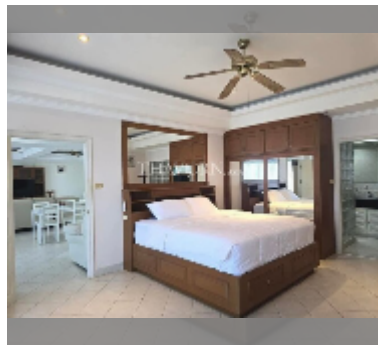

Condo for sale 1 bedroom 145 m² in View Talay 2, Pattaya

฿ 9,350,000

UNIT PARAMETERS:

UID	FS-242371
quota	foreign quota
type	1 bedroom
size	145m ²
floor	16
view	partial sea view
quality	good
equipment: furniture, air conditioner, television, refrigerator	

PROJECT PARAMETERS:

district	Jomtien
buildings	2
floors	20
built in	2002

FACILITIES:

General information: highrise, open parking, covered parking.

Swimming pool: swimming pool, kids pool.

Other: lobby, CCTV, security, minimart, laundry, room service.