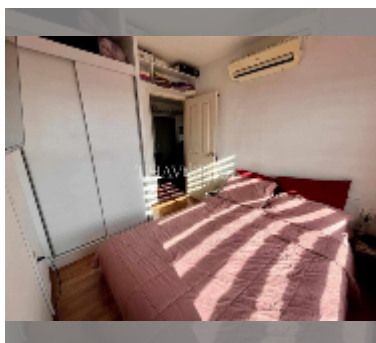

Condo for sale 1 bedroom 30 m² in The Trust Condo South Pattaya, Pattaya

฿ 1,890,000

UNIT PARAMETERS:

UID	FS-242364
quota	foreign quota
type	1 bedroom
size	30m²
floor	12
view	pool view
equipment: furniture, air conditioner, television, refrigerator	

PROJECT PARAMETERS:

district	Theprasit
buildings	1
floors	24
built in	2014

FACILITIES:

General information: highrise, underground parking, open parking.

Swimming pool: swimming pool, kids pool.

Chill zone: barbeque areas.

Other: reception, lobby, CCTV, security.