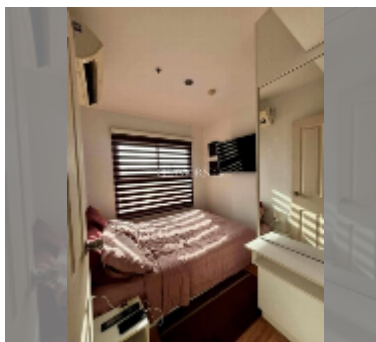

Condo for sale 1 bedroom 30 m² in The Trust Condo South Pattaya, Pattaya

฿ 1,890,000

UNIT PARAMETERS:

UID	FS-242364
quota	foreign quota
type	1 bedroom
size	30m²
floor	12
view	pool view
equipment: furniture, air conditioner, television, refrigerator	

PROJECT PARAMETERS:

district	Theprasit
buildings	1
floors	24
built in	2014

FACILITIES:

General information: highrise, underground parking, open parking.

Swimming pool: swimming pool, kids pool.

Chill zone: barbeque areas.

Other: reception, lobby, CCTV, security.