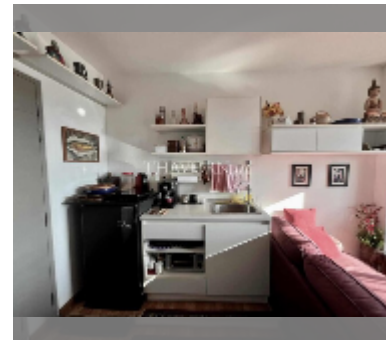

Condo for sale 1 bedroom 30 m² in The Trust Condo South Pattaya, Pattaya

฿ 1,890,000

UNIT PARAMETERS:

UID	FS-242364
quota	foreign quota
type	1 bedroom
size	30m²
floor	12
view	pool view
equipment: furniture, air conditioner, television, refrigerator	

PROJECT PARAMETERS:

district	Theprasit
buildings	1
floors	24
built in	2014

FACILITIES:

General information: highrise, underground parking, open parking.

Swimming pool: swimming pool, kids pool.

Chill zone: barbeque areas.

Other: reception, lobby, CCTV, security.