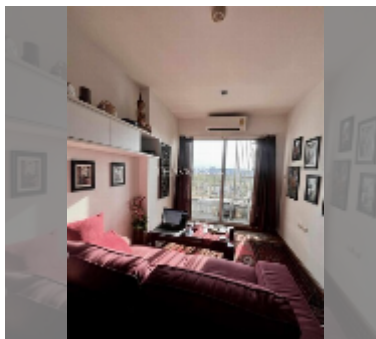

Condo for sale 1 bedroom 30 m² in The Trust Condo South Pattaya, Pattaya

฿ 1,890,000

UNIT PARAMETERS:

UID	FS-242364
quota	foreign quota
type	1 bedroom
size	30m²
floor	12
view	pool view
equipment: furniture, air conditioner, television, refrigerator	

PROJECT PARAMETERS:

district	Theprasit
buildings	1
floors	24
built in	2014

FACILITIES:

General information: highrise, underground parking, open parking.

Swimming pool: swimming pool, kids pool.

Chill zone: barbeque areas.

Other: reception, lobby, CCTV, security.