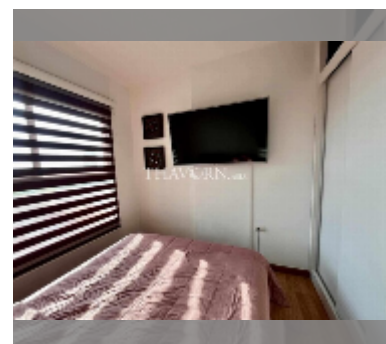

Condo for sale 1 bedroom 30 m² in The Trust Condo South Pattaya, Pattaya

฿ 1,890,000

UNIT PARAMETERS:

UID	FS-242364
quota	foreign quota
type	1 bedroom
size	30m²
floor	12
view	pool view
equipment: furniture, air conditioner, television, refrigerator	

PROJECT PARAMETERS:

district	Theprasit
buildings	1
floors	24
built in	2014

FACILITIES:

General information: highrise, underground parking, open parking.

Swimming pool: swimming pool, kids pool.

Chill zone: barbeque areas.

Other: reception, lobby, CCTV, security.