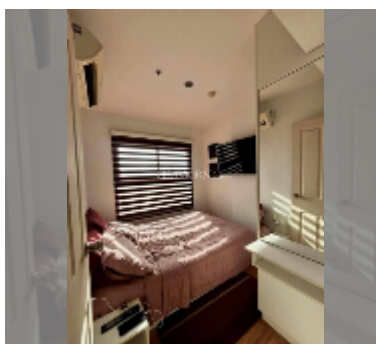

Condo for sale 1 bedroom 30 m² in The Trust Condo South Pattaya, Pattaya

฿ 1,890,000

UNIT PARAMETERS:

UID	FS-242364
quota	foreign quota
type	1 bedroom
size	30m²
floor	12
view	pool view
equipment: furniture, air conditioner, television, refrigerator	

PROJECT PARAMETERS:

district	Theprasit
buildings	1
floors	24
built in	2014

FACILITIES:

General information: highrise, underground parking, open parking.

Swimming pool: swimming pool, kids pool.

Chill zone: barbeque areas.

Other: reception, lobby, CCTV, security.