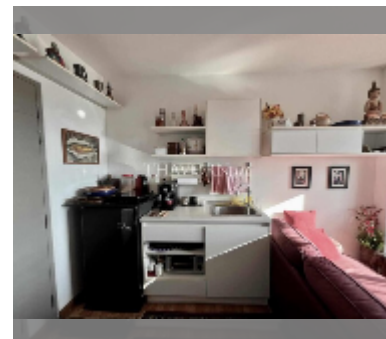

Condo for sale 1 bedroom 30 m² in The Trust Condo South Pattaya, Pattaya

฿ 1,890,000

UNIT PARAMETERS:

UID	FS-242364
quota	foreign quota
type	1 bedroom
size	30m²
floor	12
view	pool view
equipment: furniture, air conditioner, television, refrigerator	

PROJECT PARAMETERS:

district	Theprasit
buildings	1
floors	24
built in	2014

FACILITIES:

General information: highrise, underground parking, open parking.

Swimming pool: swimming pool, kids pool.

Chill zone: barbeque areas.

Other: reception, lobby, CCTV, security.