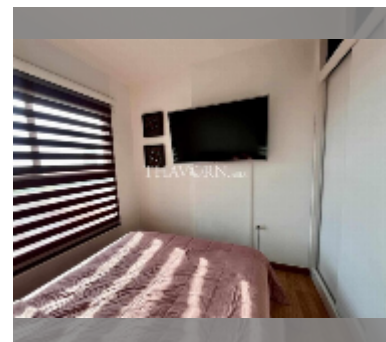

Condo for sale 1 bedroom 30 m² in The Trust Condo South Pattaya, Pattaya

฿ 1,890,000

UNIT PARAMETERS:

UID	FS-242364
quota	foreign quota
type	1 bedroom
size	30m²
floor	12
view	pool view
equipment: furniture, air conditioner, television, refrigerator	

PROJECT PARAMETERS:

district	Theprasit
buildings	1
floors	24
built in	2014

FACILITIES:

General information: highrise, underground parking, open parking.

Swimming pool: swimming pool, kids pool.

Chill zone: barbeque areas.

Other: reception, lobby, CCTV, security.